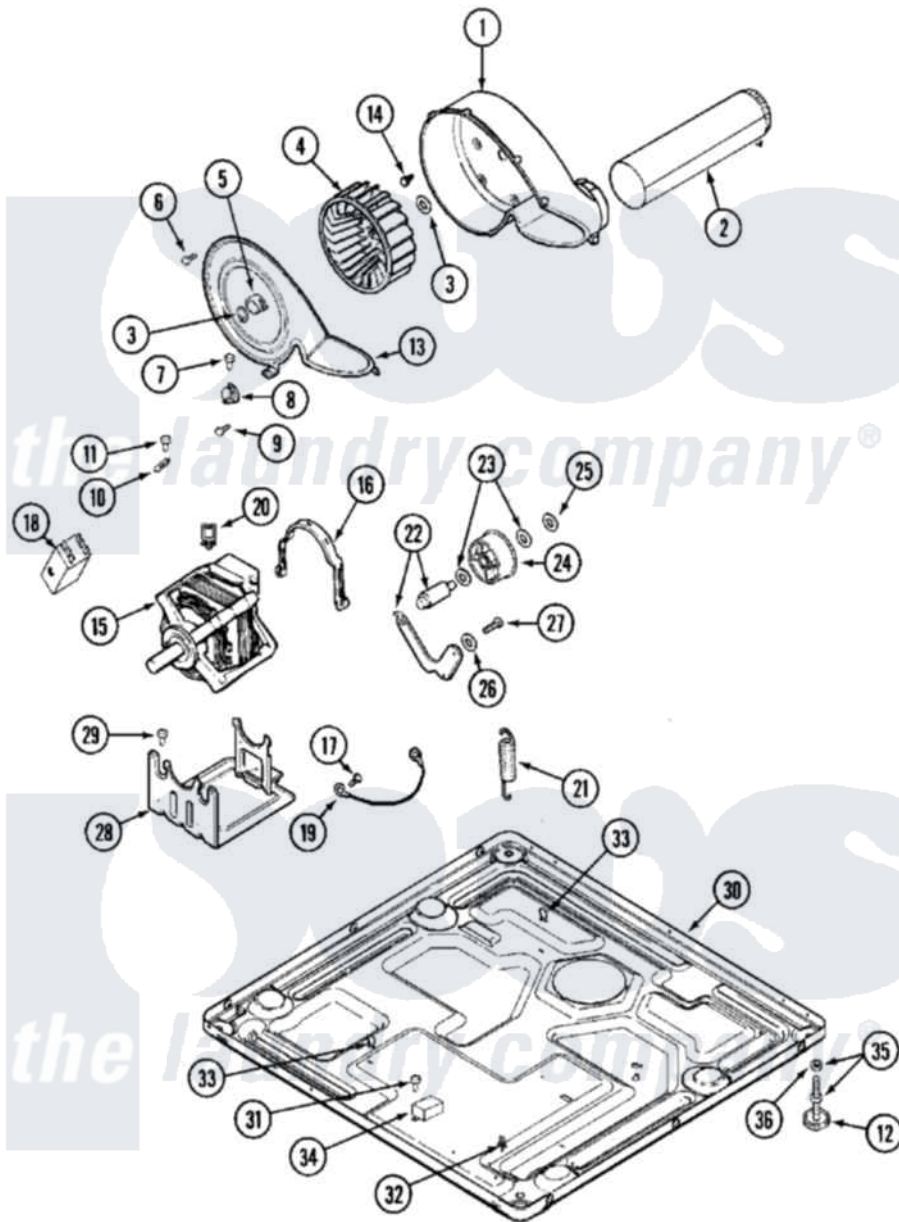

Maytag MDG14PSABW 07 - MOTOR DRIVE

Maytag Residential Maytag MDG14PSABW Dryer Parts Parts Diagram 07 - MOTOR DRIVE
 Click on the part number to view part

Item	Original Part Number	Replaced By	Status	Part Description
001	33001789			Housing, Blower
002	22001995			Screw Note: Screw, Tumbler Front And Shroud
"	33001800			Duct Assembly, Exhaust
003	410233	9703438		Ring-Retrn
004	33001790			Wheel, Blower
005	312967			Clamp, Blower Housing
006	33001855	33002917		Screw, No.10-16
007	Y313561			Screw---NA
008	303392			Thermostat, Cycling
"	33303391			Thermostat, Cycling
009	22001996	3370225		Screw
010	33001762			Fuse, Thermal
011	NLA		Not Available	SCREW, THERMAL CUT-OFF
012	Y314137			Foot, Rubber
013	33001796	33002711		Cover, Blower Housing
014	314818	1163839		Screw

015	33001753	W10410997	Motor-Drive
"	33001853	33002478	Motor
"	33002237	33002478	Motor
"	33002462	33002478	Motor
"	33002478		Motor
016	Y015825		Clip, Motor To Motor Support
017	910343	488234	Screw 8-32 X 1/4
018	33001854	33002478	Motor
"	Y303877	Not Available	SWITCH, MOTOR EXTERNAL START No.303358-2, No.303358-4, 303358-7
019	901220		Ground Wire
020	Y310376		Clip, Door Switch Harness
021	33001754	33002459	Assembly, Spring And Plug
"	33002157		Grommet
"	33002460	33002459	Assembly, Spring And Plug
"	33002461		Plug For Spring
022	33001782	6-3705180	Idler Arm
"	33001840	6-3705180	Idler Arm
023	Y312527		Washer, Idler Shaft
024	33001783	6-3700340	Bearing- I
025	312958	354987	Ring, Retaining
026	315772		Sleeve, Idler Arm
027	Y014874		Screw, Idler Arm And Sleeve
028	Y313561		Screw---NA
"	33001752	33002817	Motor Support, Offset
"	33002466	33002817	Motor Support, Offset
029	Y313561		Screw---NA
030	33002622		Base,
"	NLA	Not Available	BASE
031	22001078	3177991	Screw
032	315471	22003298	Retainer, Wire
033	410490		Spring, Retainer Wire Harness
034	306199		Relay, Heater
035	Y305086		Adjustable Leg And Nut
036	Y052740	62739	Nut, Lock