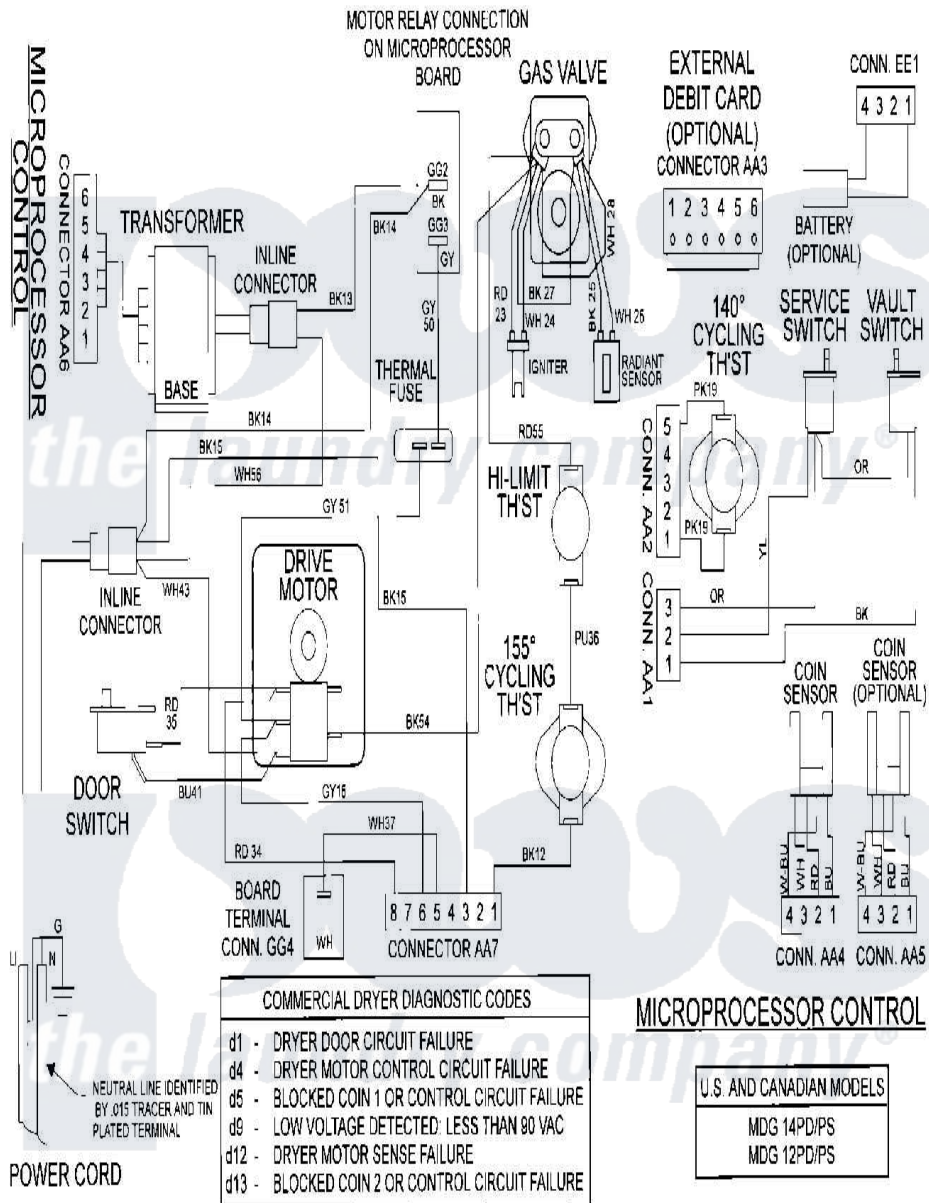

Maytag MDG14PSABW 08 - WIRING INFORMATION

Maytag Residential Maytag MDG14PSABW Dryer Parts Parts Diagram 08 - WIRING INFORMATION
[Click on the part number to view part](#)

Item	Original Part Number	Replaced By	Status	Part Description
001	NLA		Not Available	WIRING INFORMATION