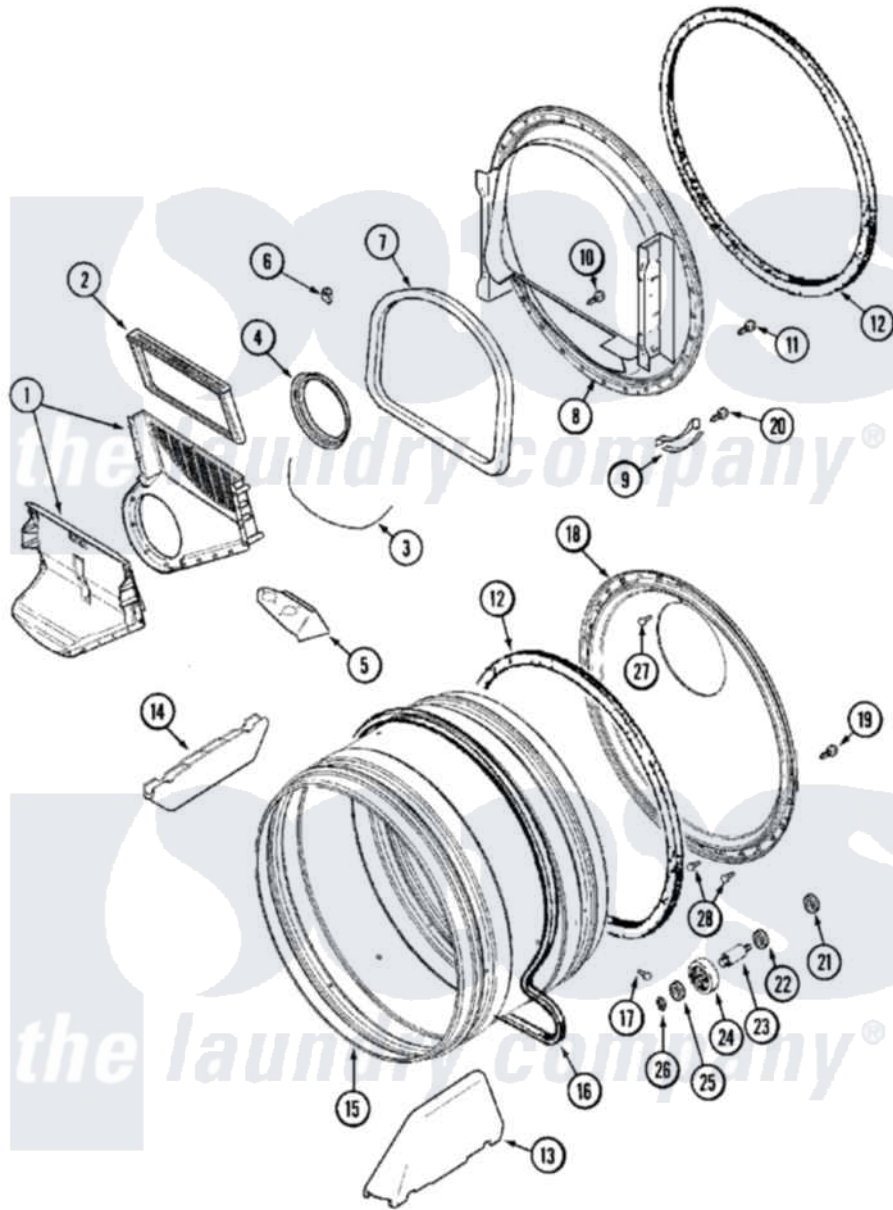

Maytag MDG14PSABW 09 - TUMBLER

Maytag [Residential Maytag MDG14PSABW Dryer Parts](#) Parts Diagram 09 - TUMBLER
 Click on the part number to view part

Item	Original Part Number	Replaced By	Status	Part Description
001	33001799			Outlet Duct Assembly Note: Outlet Duct Assembly
002	33001804	33002790		Lint Filter
003	NLA		Not Available	SEAL, OUTLET DUCT
004	33001758	33002560		Seal, Blower
005	33001837			Cover, Thermostat
006	Y310376			Clip, Door Switch Harness
007	33001767			Seal, Shroud
008	33001802			Front, Tumbler
009	306508			Tumbler Bearing Kit ----W
010	NLA		Not Available	SCREW, OUTLET DUCT (PHILLIPS)
011	33001855	33002917		Screw, No.10-16
012	33001807			Seal, Tumbler
013	33001756	33002032		Baffle
014	33001755			Baffle
015	33001794	33001889		Tumbler

016	33001777	33002535	V-Belt
017	33001788	33002973	Screw, No.9-15 X 1.00 Hx WS
018	33001801		Back, Tumbler
019	33002190		SCrew, C BraCe, BraCket, Cabinet
020	210720		Rivet, Bearing To Tumbler Fmt
021	33001443		Nut, Hex
022	Y313347	312535	Washer, Vault Mounting Brk.
023	Y312948	6-3129480	Shaft- Tumbler
024	Y303373	12001541	Drum Roller/Washer Assembly--W
025	312535		Washer, Vault Mounting Brk.
026	410233	9703438	Ring-Retrn
027	210932		Screw, No.8 X 9/16 Ctsk Note: Screw, Inlet Duct
028	22001996	3370225	Screw