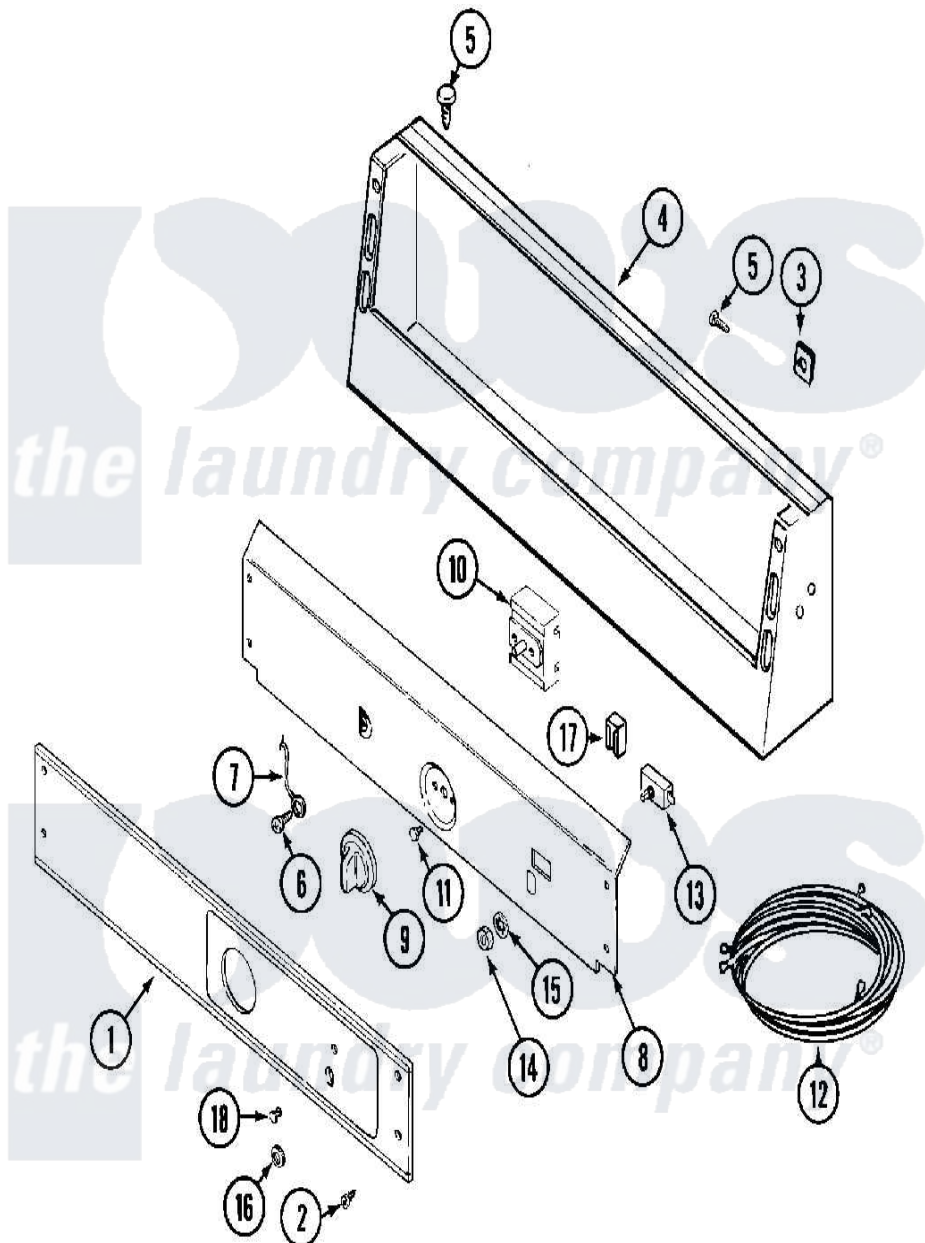

# Maytag MDG16CSAEW 01 - CONTROL PANEL

Maytag [Residential Maytag MDG16CSAEW Dryer Parts](#) Parts Diagram 01 - CONTROL PANEL  
 Click on the part number to view part

Item	Original Part Number	Replaced By	Status	Part Description
001	NLA		Not Available	PANEL, CONTROL
002	<a href="#">215506</a>			Screw, Control Panel Overlay
003	<a href="#">215506</a>			Screw, Control Panel Overlay
004	<a href="#">22002329</a>			Console
"	22002330	<a href="#">22002889</a>		Console
"	<a href="#">22003089</a>			Console
005	212276	<a href="#">W10116760</a>		Screw
006	<a href="#">211252</a>			Screw, Ground Wire
007	<a href="#">205810</a>			Wire, Ground
008	<a href="#">33001959</a>			Bracket, Back
"	<a href="#">33002522</a>			Bracket, Back
"	NLA		Not Available	BRACKET, BACK (ALM)
009	<a href="#">306938</a>			Knob, Selector Switch
010	307237	<a href="#">W10327105</a>		Switch, Cycle Selection
"	<a href="#">33002276</a>			Switch, Cycle Selector
011	Y313588	<a href="#">488234</a>		Screw 8-32 X 1/4

012	<a href="#">33001963</a>		Wire Harness, Main
"	<a href="#">33002244</a>		Wire Harness, Main
"	<a href="#">33002245</a>		Wire Harness, Main
"	NLA	Not Available	WIRE HARNESS, MAIN
013	306940	<a href="#">W10149462</a>	Switch, Push-To-Start
014	Y312706	<a href="#">422617</a>	Nut
015	<a href="#">312751</a>		Lockwasher, Start Switch
016	<a href="#">Y312702</a>		Knurled Nut, Start Switch
017	204075	Not Available	PILOT LAMP (DG MODELS ONLY)
"	22001365	<a href="#">W10139459</a>	Lamp-Indicator 230 V.
018	<a href="#">215564</a>		Lens, Indicator Light
019	<a href="#">16009021</a>		Manual, Service-No Refund