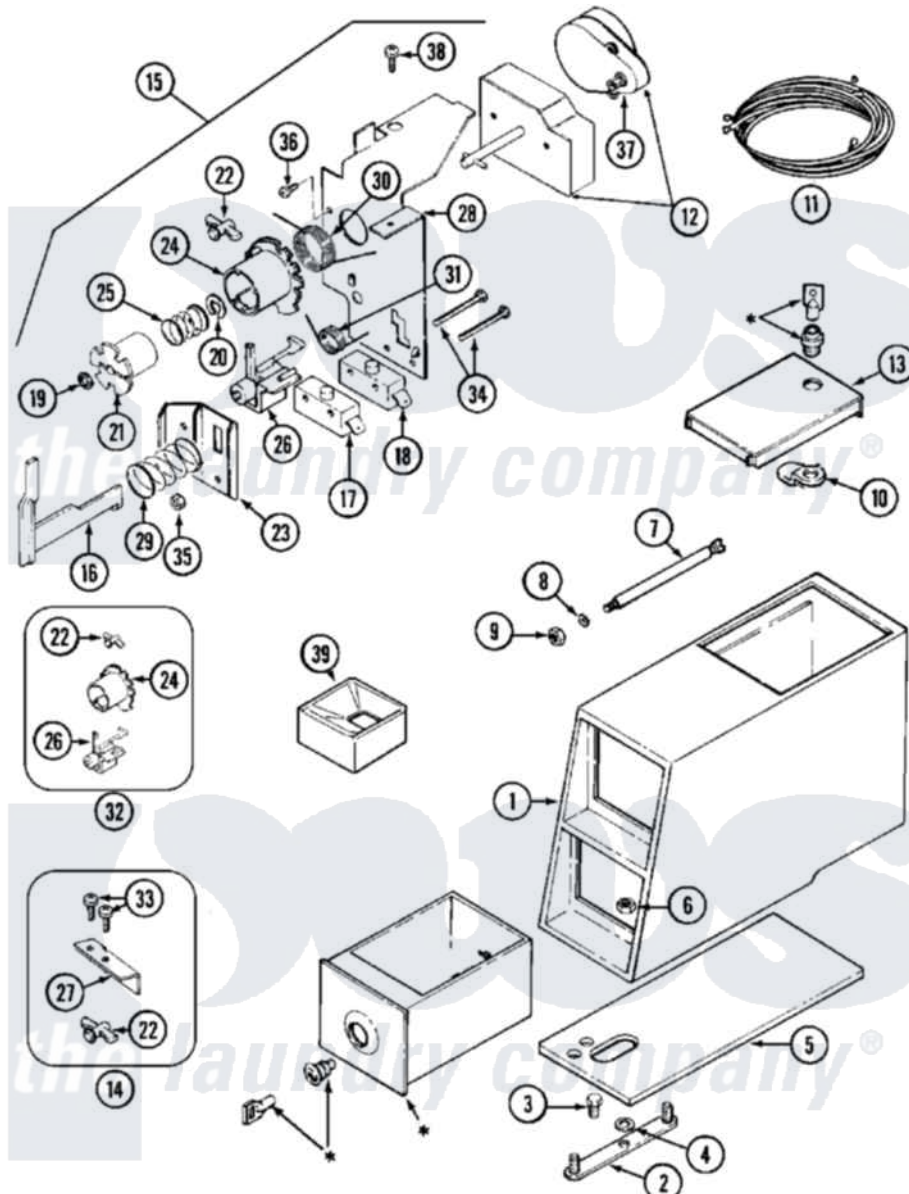

Maytag MDG16CSAEW 02 - CONTROL CENTER

* CONTACT YOUR COMMERCIAL LAUNDRY DISTRIBUTOR

Maytag [Residential Maytag MDG16CSAEW Dryer Parts](#) Parts Diagram 02 - CONTROL CENTER

[Click on the part number to view part](#)

Item	Original Part Number	Replaced By	Status	Part Description
001	22002478		Not Available	VAULT, COIN (WHT) (ORIGINAL COIN VAULT NLA USE
"	22002479	22002885		Vault, Coin
002	22001810		Not Available	STRAP, MOUNTING
003	211294	90767		Screw, 8A X 3/8 HeX Washer Head Tapping
004	910309			Washer, Mounting Strap
005	22002072			Gasket, Control Center
"	22002073	22002618		Gasket, Control Center
006	Y052740	62739		Nut, Lock
007	22001903	8576635		Bolt
008	910387			Lockwasher, Vault Assembly
009	Y052721			Nut, Terminal Block Plate
010	NLA		Not Available	CAM, LOCKING
011	33001195			Wire Harness, Timer
012	33001155	33002115		Timer