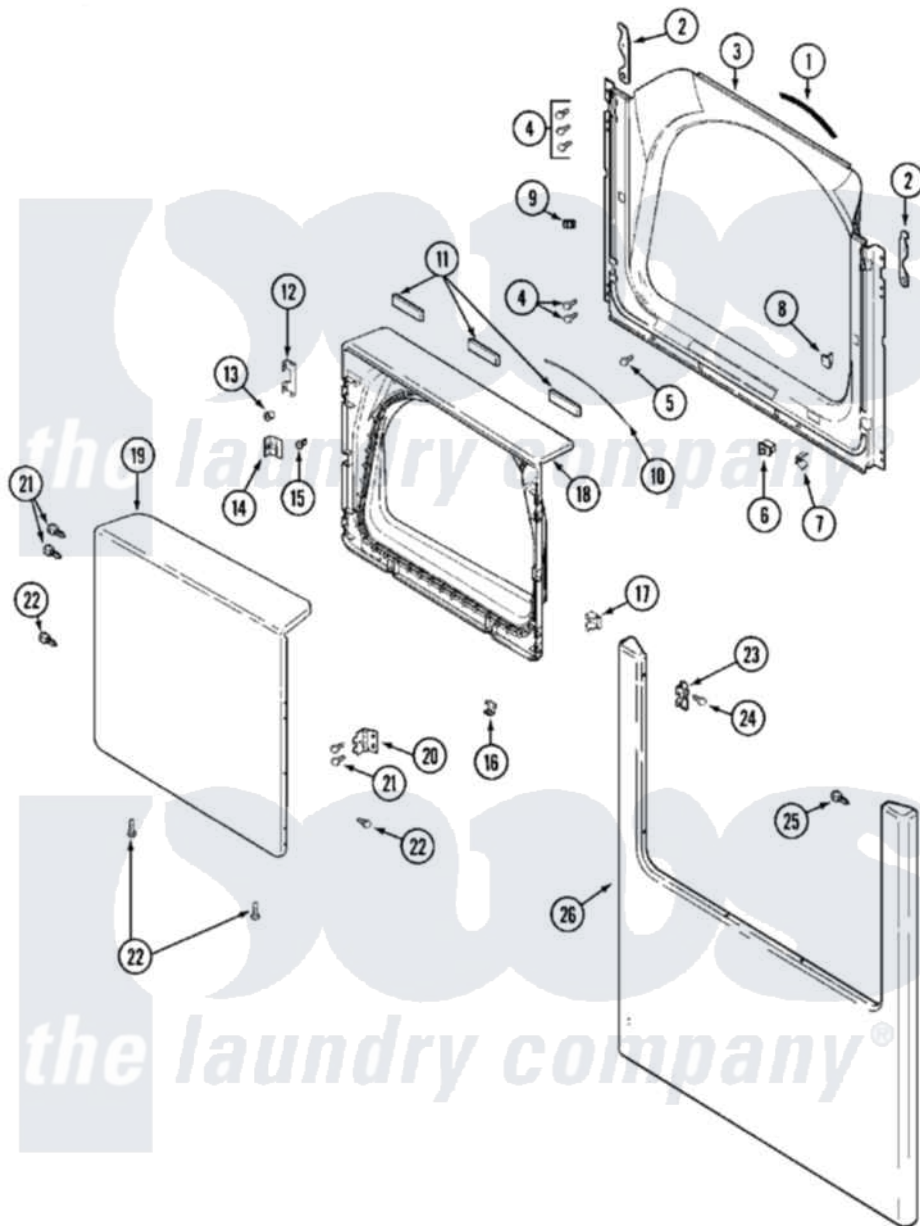

# Maytag MDG16CSAEW 04 - DOOR

Maytag [Residential Maytag MDG16CSAEW Dryer Parts](#) Parts Diagram 04 - DOOR  
 Click on the part number to view part

Item	Original Part Number	Replaced By	Status	Part Description
001	<a href="#">33001767</a>			Seal, Shroud
002	22002247	<a href="#">33002597</a>		Hook, Security
003	<a href="#">33001900</a>			Shroud
"	<a href="#">33001954</a>			Shroud
"	NLA		Not Available	(ALM)
004	<a href="#">22001995</a>			Screw Note: Screw, Tumbler Front And Shroud
005	<a href="#">33001768</a>			Screw, Shroud Note: Screw, Shroud And Outlet Duct
006	33001509	<a href="#">W10169313</a>		Switch-Dor
"	<a href="#">33002167</a>			Switch, Door
"	<a href="#">33002239</a>			Switch, Door
007	<a href="#">33001760</a>			Bracket, Hinge
008	NLA		Not Available	PLUG, DOOR CATCH
009	Y304578	<a href="#">LA-1003</a>		Door Catch Kit
010	<a href="#">33002094</a>			Seal, Door
011	33001268		Not Available	PAD, DOOR

012	<a href="#">22002038</a>		Clip, Door
013	<a href="#">33001771</a>		Bushing, Inner Door
014	<a href="#">33001793</a>		Bracket, Strike
015	<a href="#">33001761</a>		Strike, Door
016	<a href="#">22002039</a>		Clip, Door
017	<a href="#">33001763</a>		Plug, Inner Door
018	<a href="#">33001899</a>		Door, Inner
"	33001908		DOOR, INNER (ALM)
019	<a href="#">33001904</a>		Door, Outer
"	NLA	Not Available	(ALM)
020	<a href="#">33001759</a>		Hinge, Door
021	22002062	<a href="#">98006631</a>	Screw
022	<a href="#">22002063</a>		Screw No.8-18AB Wafer Head
"	22002064	<a href="#">489355</a>	Screw, 8 X 1/2
023	<a href="#">33001764</a>		Cover, Hinge Hole
"	<a href="#">33001765</a>		Cover, Hinge Hole
024	<a href="#">33001846</a>		Screw, Hinge Hole Cover
025	<a href="#">22002243</a>		Screw, Front Panel And Hinge
"	<a href="#">22002244</a>		Clip, Grounding
026	213280	<a href="#">204439</a>	Screw And Fstner Assembly
"	<a href="#">22002239</a>		Clip, Front Panel
"	<a href="#">33001901</a>		Panel, Front
"	NLA	Not Available	(ALM)