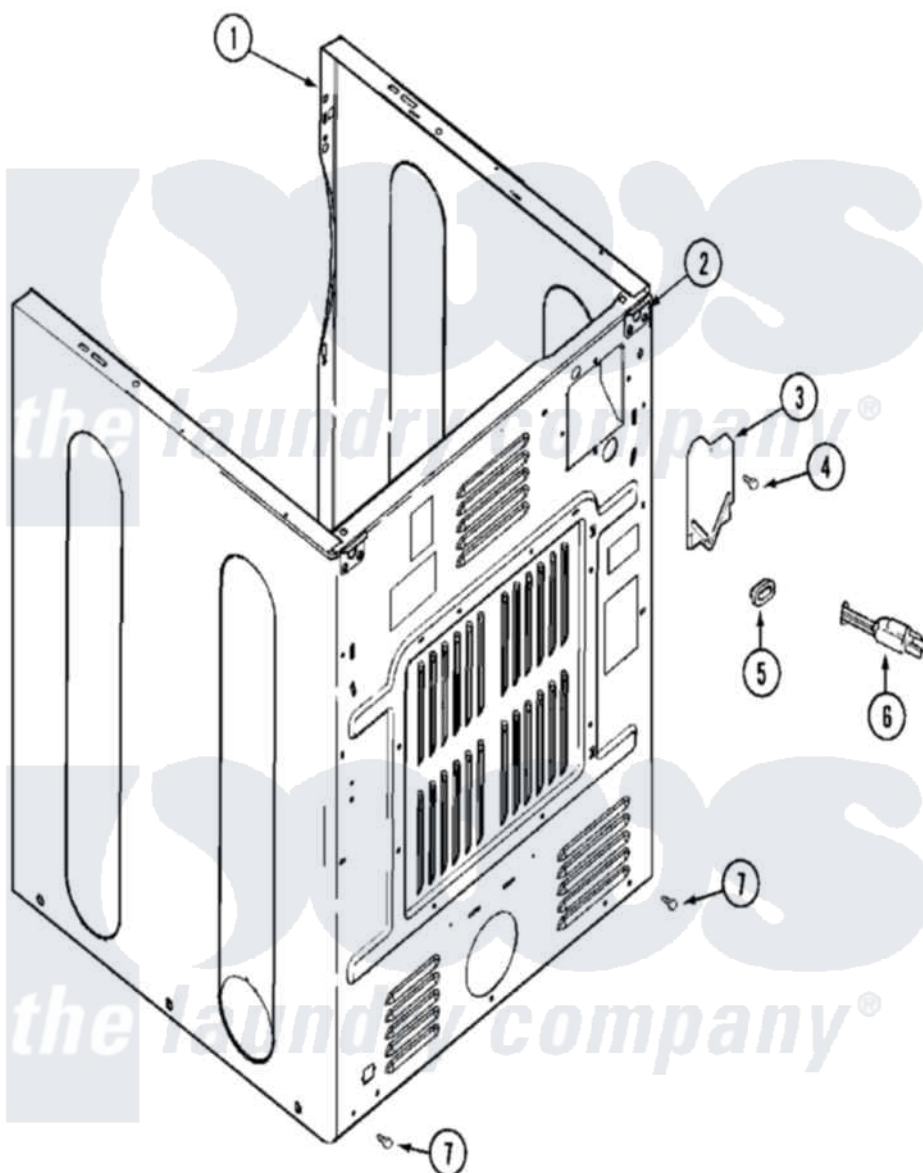

Maytag MDG16CSAEW 05 - CABINET-REAR

Maytag Residential Maytag MDG16CSAEW Dryer Parts Parts Diagram 05 - CABINET-REAR
 Click on the part number to view part

Item	Original Part Number	Replaced By	Status	Part Description
001	NLA		Not Available	CABINET (WHT)
002	22001995			Screw Note: Screw, Tumbler Front And Shroud
"	22003367	22004095		Hinge, Plastic
"	NLA		Not Available	BRACKET, CABINET HINGE
003	33001795			Cover, Terminal Block
004	22001995			Screw Note: Screw, Tumbler Front And Shroud
"	Y912873			Screw, Terminal Block Bracket
005	211881			Grommet, Cord Part Not Used-Gas Models Only
"	216183			Grommet, Cord Export
"	22002532	216183		Grommet, Cord Export
006	308966		Not Available	CORD, POWER (EXPORT)
"	33001284		Not Available	CORD, POWER
"	33001689		Not Available	CORD, POWER (AS WRAPPED)
007	22001995			Screw Note: Screw, Tumbler