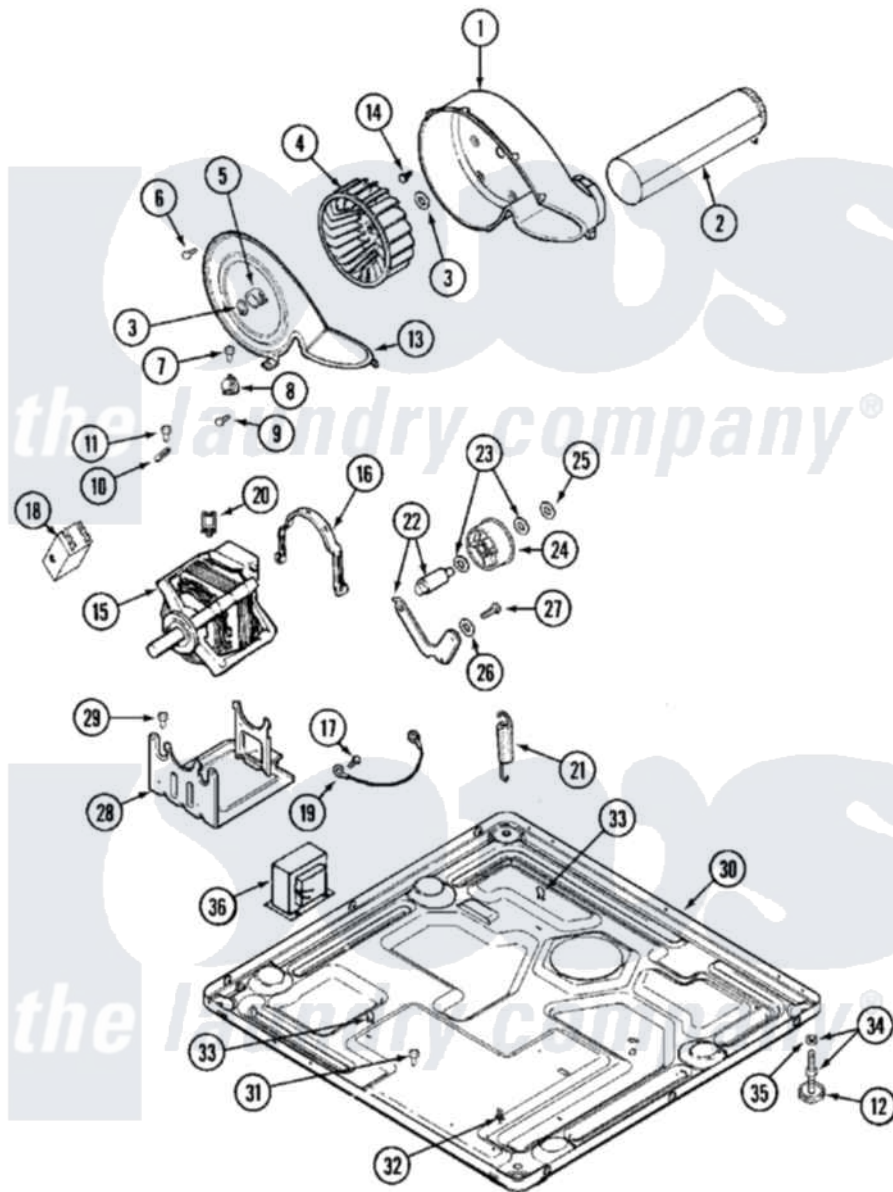

Maytag MDG16CSAEW 07 - MOTOR DRIVE

Maytag Residential Maytag MDG16CSAEW Dryer Parts Parts Diagram 07 - MOTOR DRIVE
 Click on the part number to view part

Item	Original Part Number	Replaced By	Status	Part Description
001	33001789			Housing, Blower
002	22001995			Screw Note: Screw, Tumbler Front And Shroud
"	33001800			Duct Assembly, Exhaust
003	410233	9703438		Ring-Retrn
004	33001790			Wheel, Blower
005	312967			Clamp, Blower Housing
006	33001855	33002917		Screw, No.10-16
007	Y313561			Screw---NA
008	303392			Thermostat, Cycling
"	306966			Thermostat, Multi-Temp Part Not Used Mdg26ct-MN Only
009	22001996	3370225		Screw
010	33001762			Fuse, Thermal
011	NLA		Not Available	SCREW, THERMAL CUT-OFF
012	Y314137			Foot, Rubber
013	33001796	33002711		Cover, Blower Housing