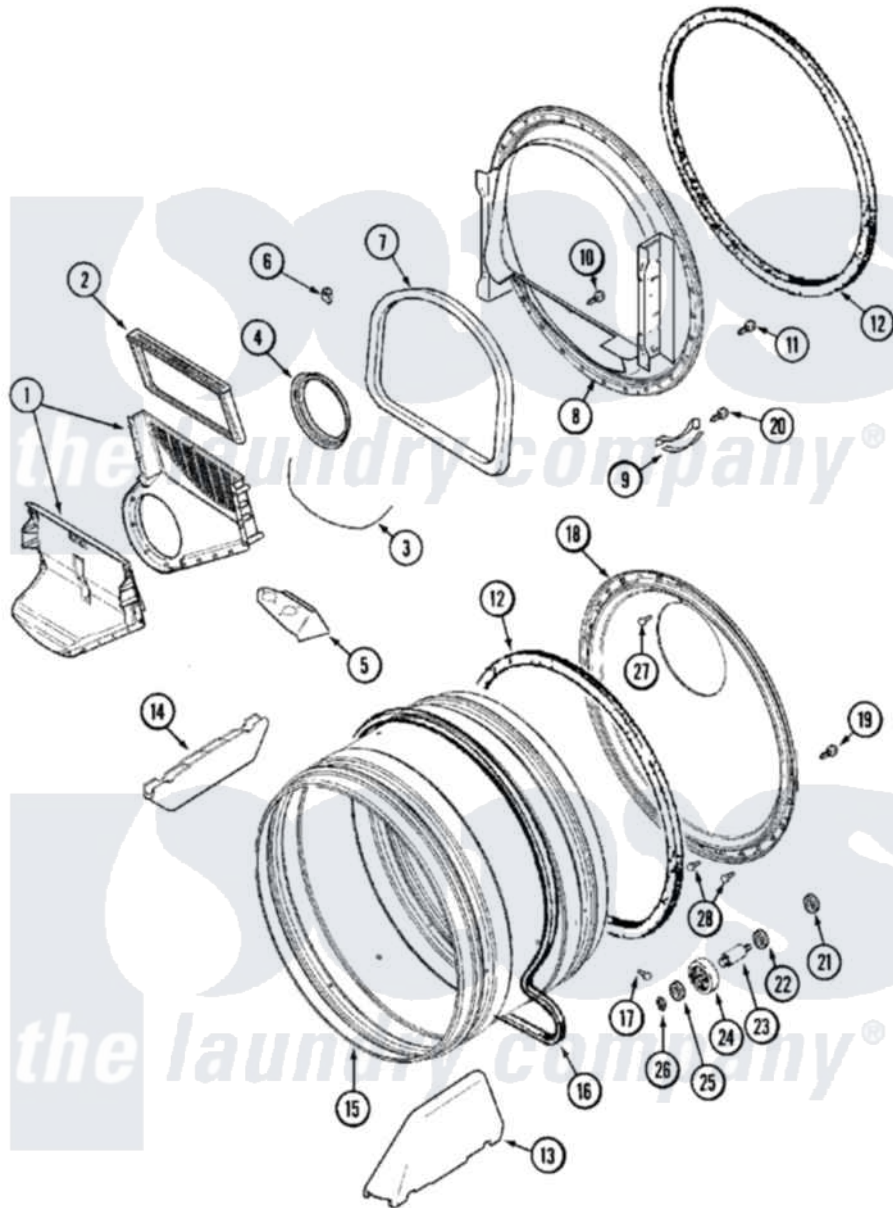

Maytag MDG16CSAEW 10 - TUMBLER

Maytag [Residential Maytag MDG16CSAEW Dryer Parts](#) Parts Diagram 10 - TUMBLER
 Click on the part number to view part

Item	Original Part Number	Replaced By	Status	Part Description
001	33001799			Outlet Duct Assembly Note: Outlet Duct Assembly
002	33001804	33002790		Lint Filter
003	NLA		Not Available	SEAL, OUTLET DUCT
004	33001758	33002560		Seal, Blower
005	33001837			Cover, Thermostat
006	Y310376			Clip, Door Switch Harness
007	33001767			Seal, Shroud
008	33001802			Front, Tumbler
009	306508			Tumbler Bearing Kit ----W
010	NLA		Not Available	SCREW, OUTLET DUCT (PHILLIPS)
011	33001855	33002917		Screw, No.10-16
012	33001807			Seal, Tumbler
013	33001756	33002032		Baffle
014	33001755			Baffle
015	33001794	33001889		Tumbler

016	33001777	33002535	V-Belt
017	33001788	33002973	Screw, No.9-15 X 1.00 Hx WS
018	33001801		Back, Tumbler
019	33002190		SCrew, C BraCe, BraCket, Cabinet
020	210720		Rivet, Bearing To Tumbler Fmt
021	33001443		Nut, Hex
022	Y313347	312535	Washer, Vault Mounting Brk.
023	Y312948	6-3129480	Shaft- Tumbler
024	Y303373	12001541	Drum Roller/Washer Assembly--W
025	312535		Washer, Vault Mounting Brk.
026	410233	9703438	Ring-Retrn
027	210932		Screw, No.8 X 9/16 Ctsk Note: Screw, Inlet Duct
028	22001996	3370225	Screw