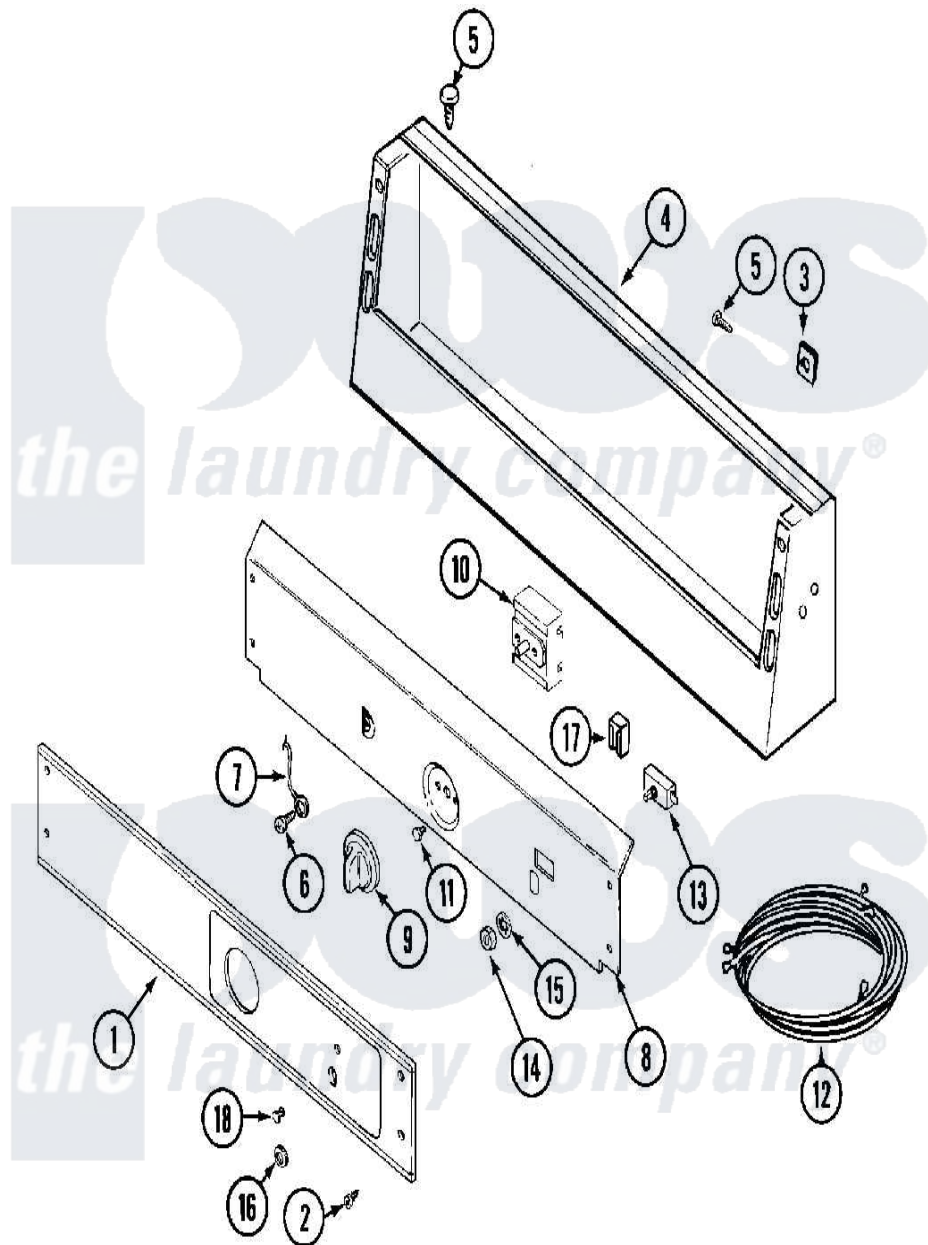

Maytag MDG16CSAGW 01 - CONTROL PANEL

Maytag [Residential Maytag MDG16CSAGW Dryer Parts](#) Parts Diagram 01 - CONTROL PANEL
 Click on the part number to view part

Item	Original Part Number	Replaced By	Status	Part Description
001	NLA		Not Available	PANEL, CONTROL
002	215506			Screw, Control Panel Overlay
003	215506			Screw, Control Panel Overlay
004	22002329			Console
"	22002330	22002889		Console
"	22003089			Console
005	212276	W10116760		Screw
006	211252			Screw, Ground Wire
007	205810			Wire, Ground
008	33001959			Bracket, Back
"	33002522			Bracket, Back
"	NLA		Not Available	BRACKET, BACK (ALM)
009	306938			Knob, Selector Switch
010	307237	W10327105		Switch, Cycle Selection
"	33002276			Switch, Cycle Selector
011	Y313588	488234		Screw 8-32 X 1/4

012	33001963		Wire Harness, Main
"	33002244		Wire Harness, Main
"	33002245		Wire Harness, Main
"	NLA	Not Available	WIRE HARNESS, MAIN
013	306940	W10149462	Switch, Push-To-Start
014	Y312706	422617	Nut
015	312751		Lockwasher, Start Switch
016	Y312702		Knurled Nut, Start Switch
017	204075	Not Available	PILOT LAMP (DG MODELS ONLY)
"	22001365	W10139459	Lamp-Indicator 230 V.
018	215564		Lens, Indicator Light
019	16009021		Manual, Service-No Refund