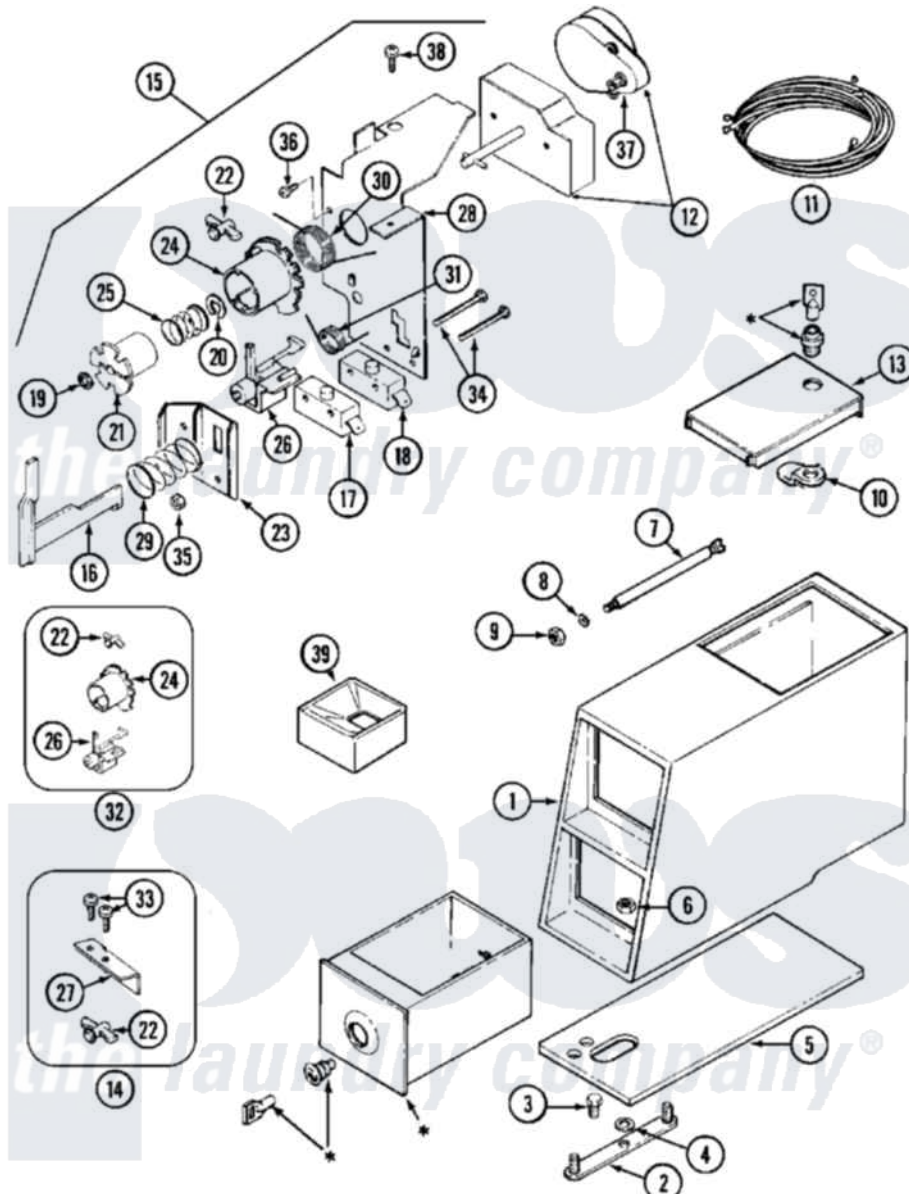

# Maytag MDG16CSAGW 02 - CONTROL CENTER

\* CONTACT YOUR COMMERCIAL LAUNDRY DISTRIBUTOR

[Maytag Residential Maytag MDG16CSAGW Dryer Parts](#) Parts Diagram 02 - CONTROL CENTER

[Click on the part number to view part](#)

Item	Original Part Number	Replaced By	Status	Part Description
001	22002478		Not Available	VAULT, COIN (WHT) (ORIGINAL COIN VAULT NLA USE
"	22002479	<a href="#">22002885</a>		Vault, Coin
002	22001810		Not Available	STRAP, MOUNTING
003	211294	<a href="#">90767</a>		Screw, 8A X 3/8 HeX Washer Head Tapping
004	<a href="#">910309</a>			Washer, Mounting Strap
005	<a href="#">22002072</a>			Gasket, Control Center
"	22002073	<a href="#">22002618</a>		Gasket, Control Center
006	Y052740	<a href="#">62739</a>		Nut, Lock
007	22001903	<a href="#">8576635</a>		Bolt
008	<a href="#">910387</a>			Lockwasher, Vault Assembly
009	<a href="#">Y052721</a>			Nut, Terminal Block Plate
010	NLA		Not Available	CAM, LOCKING
011	<a href="#">33001195</a>			Wire Harness, Timer
012	33001155	<a href="#">33002115</a>		Timer