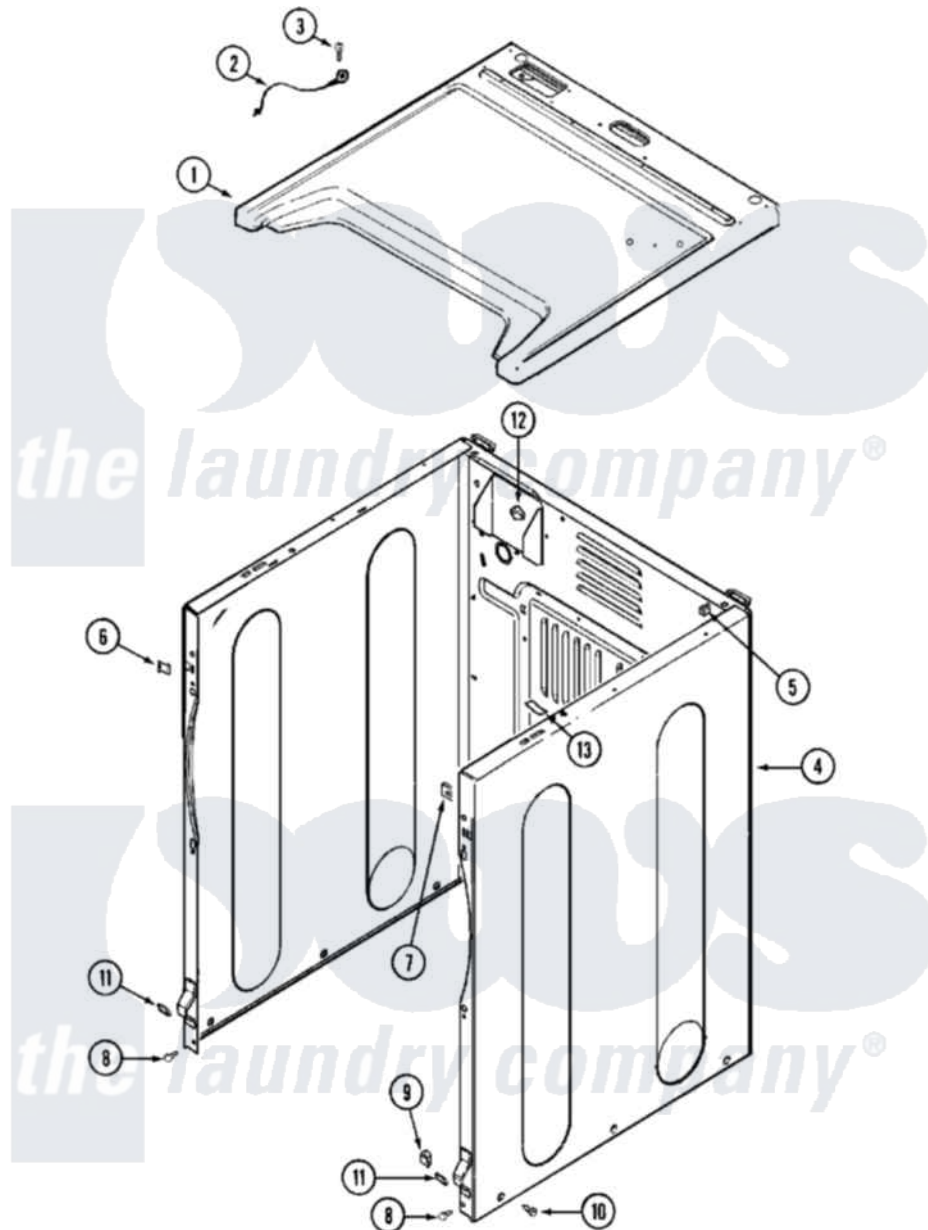

Maytag MDG16CSAGW 03 - CABINET-FRONT

Maytag [Residential Maytag MDG16CSAGW Dryer Parts](#) Parts Diagram 03 - CABINET-FRONT
 Click on the part number to view part

Item	Original Part Number	Replaced By	Status	Part Description
001	33001949			Cover, Top
"	33002633			Cover, Top
"	NLA		Not Available	(ALM)
002	22001959			Wire, Ground
003	210186	3370225		Screw
004	NLA		Not Available	CABINET (WHT)
005	310933	33002194		Nut, Speed
006	22002049			Clip Note: Clip, Front Panel
007	213280	204439		Screw And Fstner Assembly
008	22001995			Screw Note: Screw, Tumbler Front And Shroud
009	Y310376			Clip, Door Switch Harness
010	213007			Xfor Cabinet See Cabinet, Back
"	22003409	213007		Xfor Cabinet See Cabinet, Back
011	22002239			Clip, Front Panel