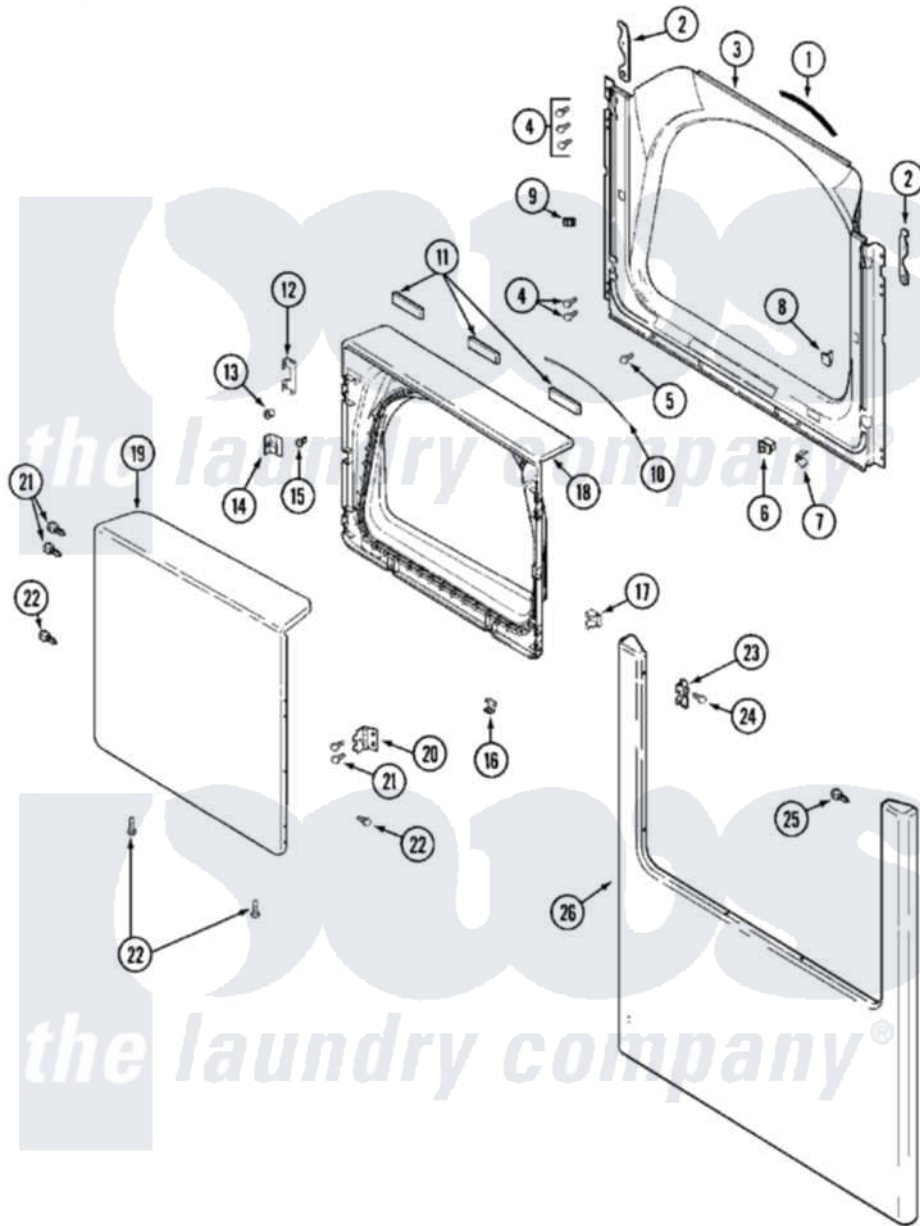

Maytag MDG16CSAGW 04 - DOOR

Maytag [Residential Maytag MDG16CSAGW Dryer Parts](#) Parts Diagram 04 - DOOR
 Click on the part number to view part

Item	Original Part Number	Replaced By	Status	Part Description
001	33001767			Seal, Shroud
002	22002247	33002597		Hook, Security
003	33001900			Shroud
"	33001954			Shroud
"	NLA		Not Available	(ALM)
004	22001995			Screw Note: Screw, Tumbler Front And Shroud
005	33001768			Screw, Shroud Note: Screw, Shroud And Outlet Duct
006	33001509	W10169313		Switch-Dor
"	33002167			Switch, Door
"	33002239			Switch, Door
007	33001760			Bracket, Hinge
008	NLA		Not Available	PLUG, DOOR CATCH
009	Y304578	LA-1003		Door Catch Kit
010	33002094			Seal, Door
011	33001268		Not Available	PAD, DOOR

012	22002038		Clip, Door
013	33001771		Bushing, Inner Door
014	33001793		Bracket, Strike
015	33001761		Strike, Door
016	22002039		Clip, Door
017	33001763		Plug, Inner Door
018	33001899		Door, Inner
"	33001908		DOOR, INNER (ALM)
019	33001904		Door, Outer
"	NLA	Not Available	(ALM)
020	33001759		Hinge, Door
021	22002062	98006631	Screw
022	22002063		Screw No.8-18AB Wafer Head
"	22002064	489355	Screw, 8 X 1/2
023	33001764		Cover, Hinge Hole
"	33001765		Cover, Hinge Hole
024	33001846		Screw, Hinge Hole Cover
025	22002243		Screw, Front Panel And Hinge
"	22002244		Clip, Grounding
026	213280	204439	Screw And Fstner Assembly
"	22002239		Clip, Front Panel
"	33001901		Panel, Front
"	NLA	Not Available	(ALM)