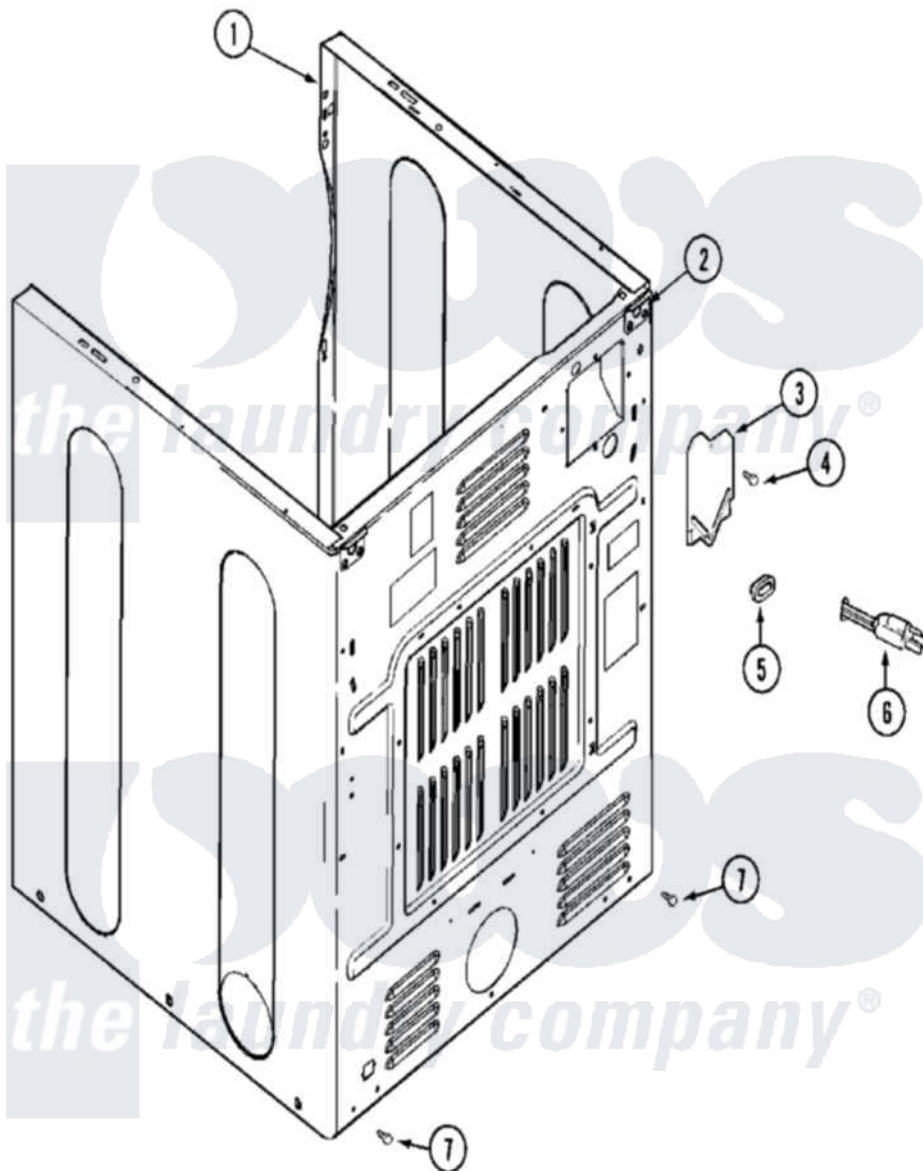

Maytag MDG16CSAGW 05 - CABINET-REAR

Maytag Residential Maytag MDG16CSAGW Dryer Parts Parts Diagram 05 - CABINET-REAR
 Click on the part number to view part

Item	Original Part Number	Replaced By	Status	Part Description
001	NLA		Not Available	CABINET (WHT)
002	22001995			Screw Note: Screw, Tumbler Front And Shroud
"	22003367	22004095		Hinge, Plastic
"	NLA		Not Available	BRACKET, CABINET HINGE
003	33001795			Cover, Terminal Block
004	22001995			Screw Note: Screw, Tumbler Front And Shroud
"	Y912873			Screw, Terminal Block Bracket
005	211881			Grommet, Cord Part Not Used-Gas Models Only
"	216183			Grommet, Cord Export
"	22002532	216183		Grommet, Cord Export
006	308966		Not Available	CORD, POWER (EXPORT)
"	33001284		Not Available	CORD, POWER
"	33001689		Not Available	CORD, POWER (AS WRAPPED)
007	22001995			Screw Note: Screw, Tumbler