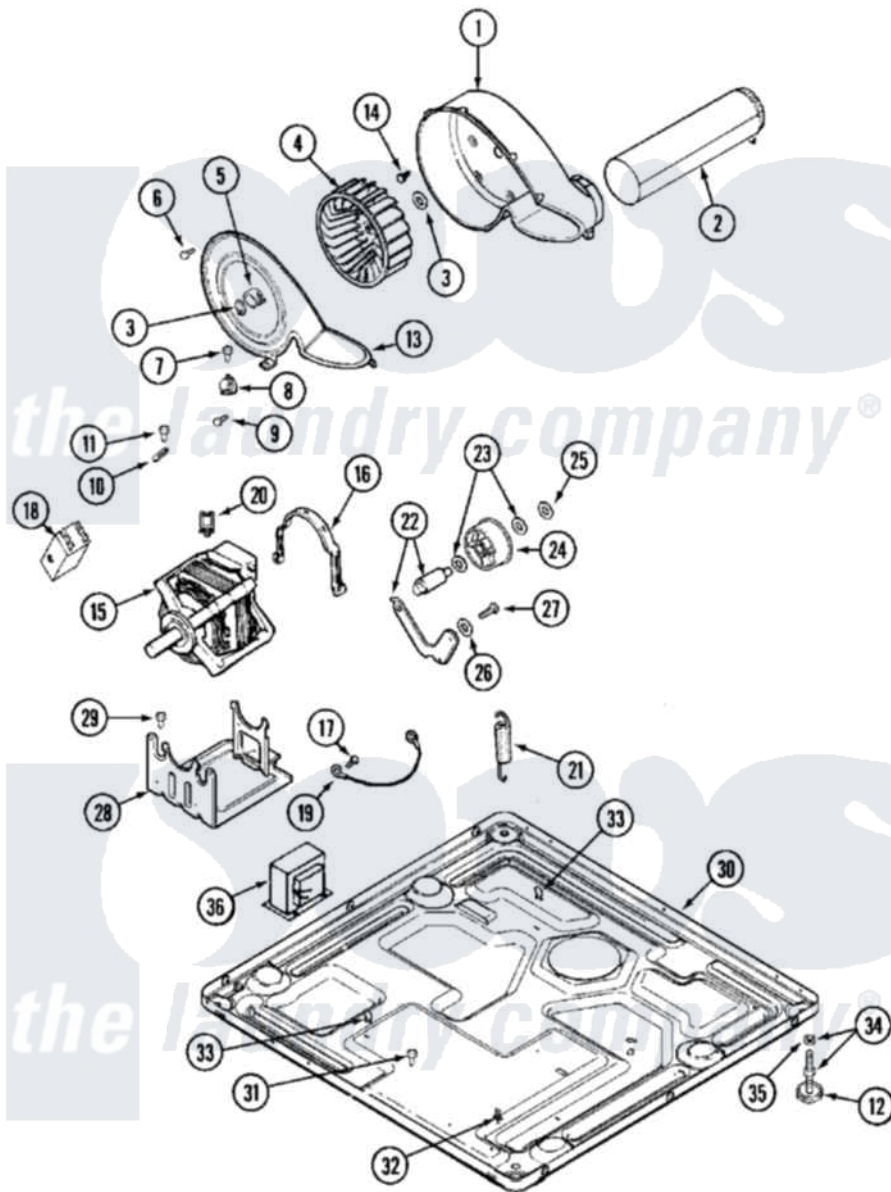

# Maytag MDG16CSAGW 07 - MOTOR DRIVE

Maytag Residential Maytag MDG16CSAGW Dryer Parts Parts Diagram 07 - MOTOR DRIVE  
 Click on the part number to view part

Item	Original Part Number	Replaced By	Status	Part Description
001	<a href="#">33001789</a>			Housing, Blower
002	<a href="#">22001995</a>			Screw Note: Screw, Tumbler Front And Shroud
"	<a href="#">33001800</a>			Duct Assembly, Exhaust
003	410233	<a href="#">9703438</a>		Ring-Retrn
004	<a href="#">33001790</a>			Wheel, Blower
005	<a href="#">312967</a>			Clamp, Blower Housing
006	33001855	<a href="#">33002917</a>		Screw, No.10-16
007	<a href="#">Y313561</a>			Screw---NA
008	<a href="#">303392</a>			Thermostat, Cycling
"	<a href="#">306966</a>			Thermostat, Multi-Temp Part Not Used Mdg26ct-MN Only
009	22001996	<a href="#">3370225</a>		Screw
010	<a href="#">33001762</a>			Fuse, Thermal
011	NLA		Not Available	SCREW, THERMAL CUT-OFF
012	<a href="#">Y314137</a>			Foot, Rubber
013	33001796	<a href="#">33002711</a>		Cover, Blower Housing