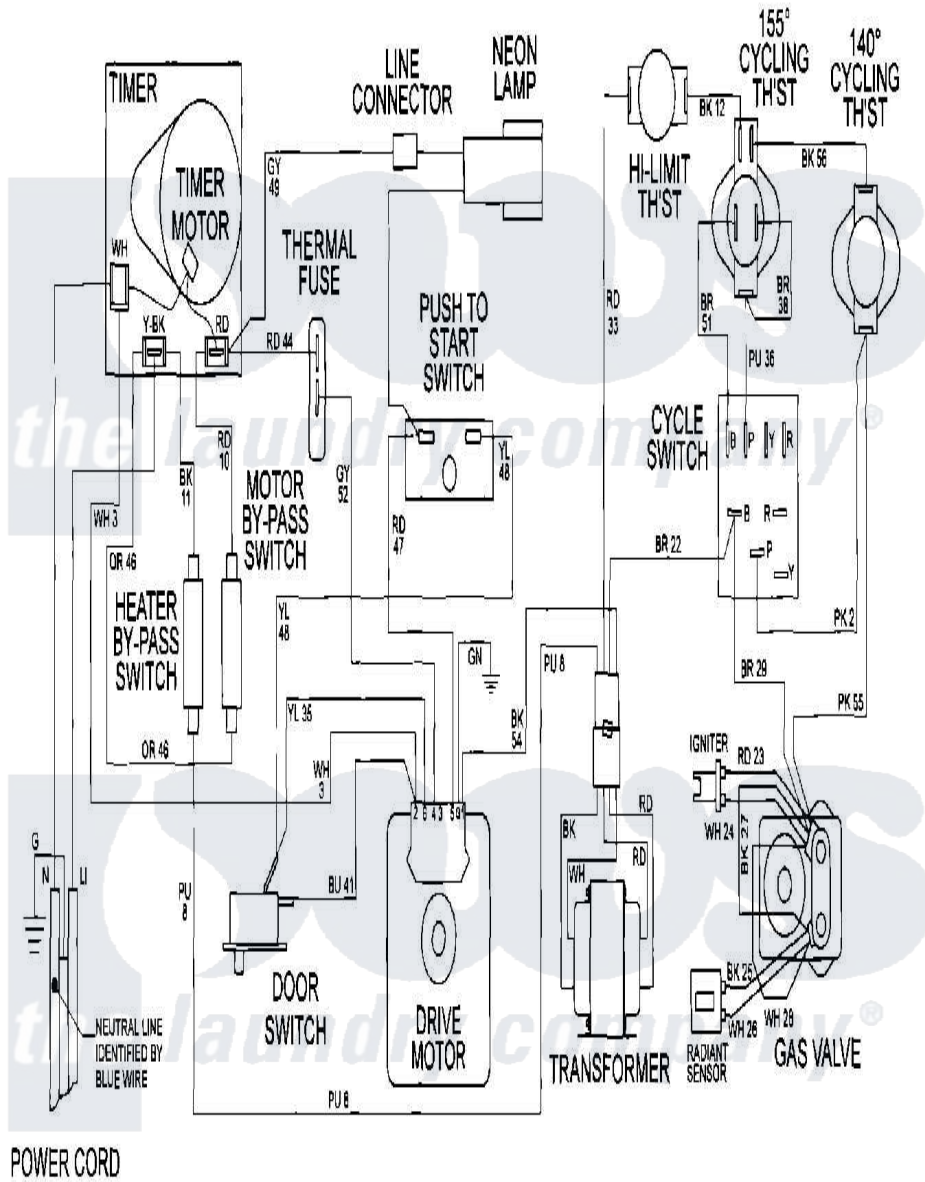

Maytag MDG16CSAGW 08 - WIRING INFORMATION

Maytag [Residential Maytag MDG16CSAGW Dryer Parts](#) Parts Diagram 08 - WIRING INFORMATION
 Click on the part number to view part

| Item | Original Part Number | Replaced By | Status | Part Description |
|------|----------------------|-------------|---------------|--------------------|
| 001 | NLA | | Not Available | WIRING INFORMATION |