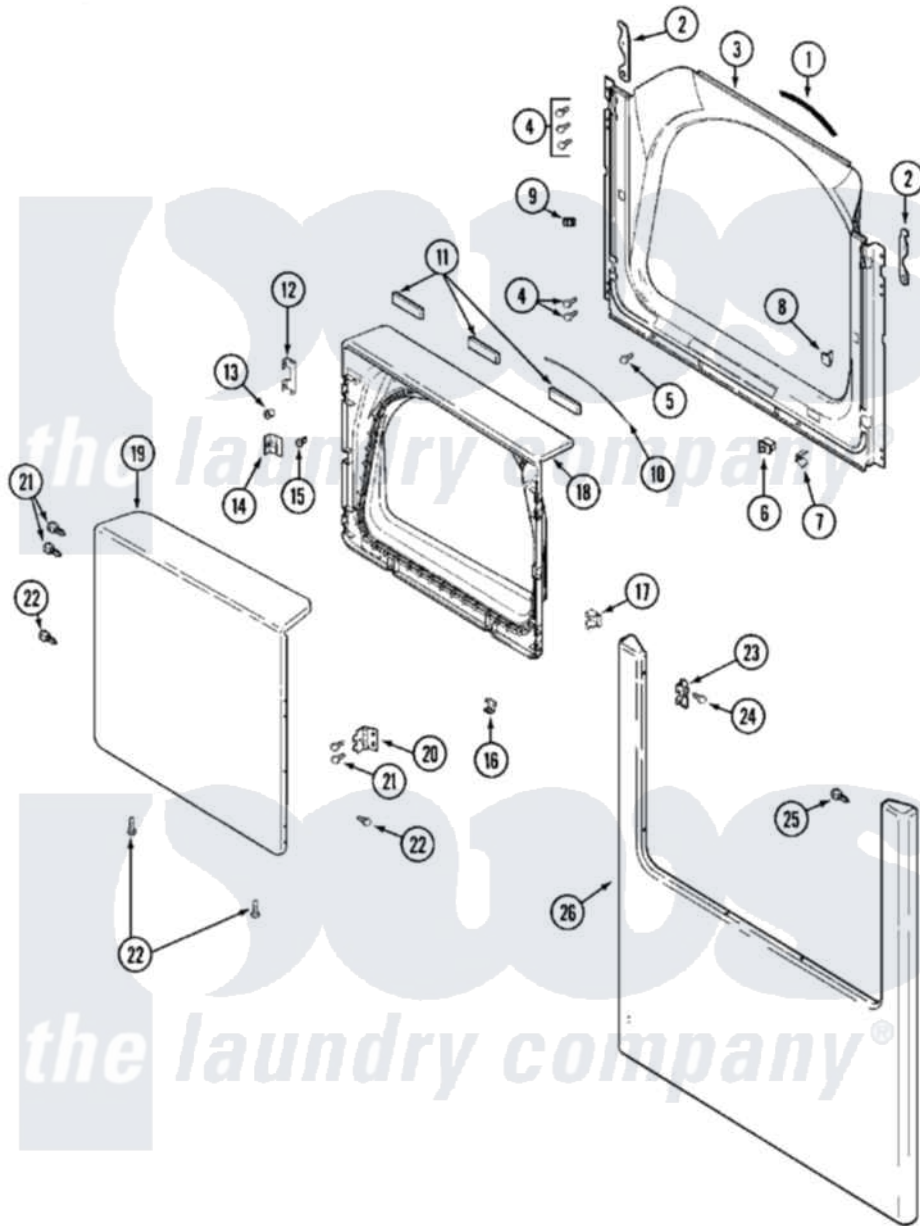

Maytag MDG16CSAGW 09 - DOOR (MDG16CSAWQ)

Maytag [Residential Maytag MDG16CSAGW Dryer Parts](#) Parts Diagram 09 - DOOR (MDG16CSAWQ)
 Click on the part number to view part

Item	Original Part Number	Replaced By	Status	Part Description
001	33001767			Seal, Shroud
002	22002247	33002597		Hook, Security
003	33001900			Shroud
004	22001995			Screw Note: Screw, Tumbler Front And Shroud
005	33001768			Screw, Shroud Note: Screw, Shroud And Outlet Duct
006	33001509	W10169313		Switch-Dor
007	33001760			Bracket, Hinge
008	NLA		Not Available	PLUG, DOOR CATCH
009	Y304578	LA-1003		Door Catch Kit
010	33002094			Seal, Door
011	33001268		Not Available	PAD, DOOR
012	22002038			Clip, Door
013	33001771			Bushing, Inner Door
014	33001793			Bracket, Strike
015	33001761			Strike, Door

016	22002039		Clip, Door
017	33001763		Plug, Inner Door
018	22002039		Clip, Door
"	22002063		Screw No.8-18AB Wafer Head
"	33001899		Door, Inner
"	33002351		Screw
019	NLA	Not Available	DOOR, OUTER (BSQ)
020	33001759		Hinge, Door
021	22002062	98006631	Screw
022	33002351		Screw
023	33002349		Cover, Hinge Hole
024	33001846		Screw, Hinge Hole Cover
025	22002243		Screw, Front Panel And Hinge
"	22002244		Clip, Grounding
026	213280	204439	Screw And Fstner Assembly
"	22002239		Clip, Front Panel
"	NLA	Not Available	PANEL, FRONT (BSQ)