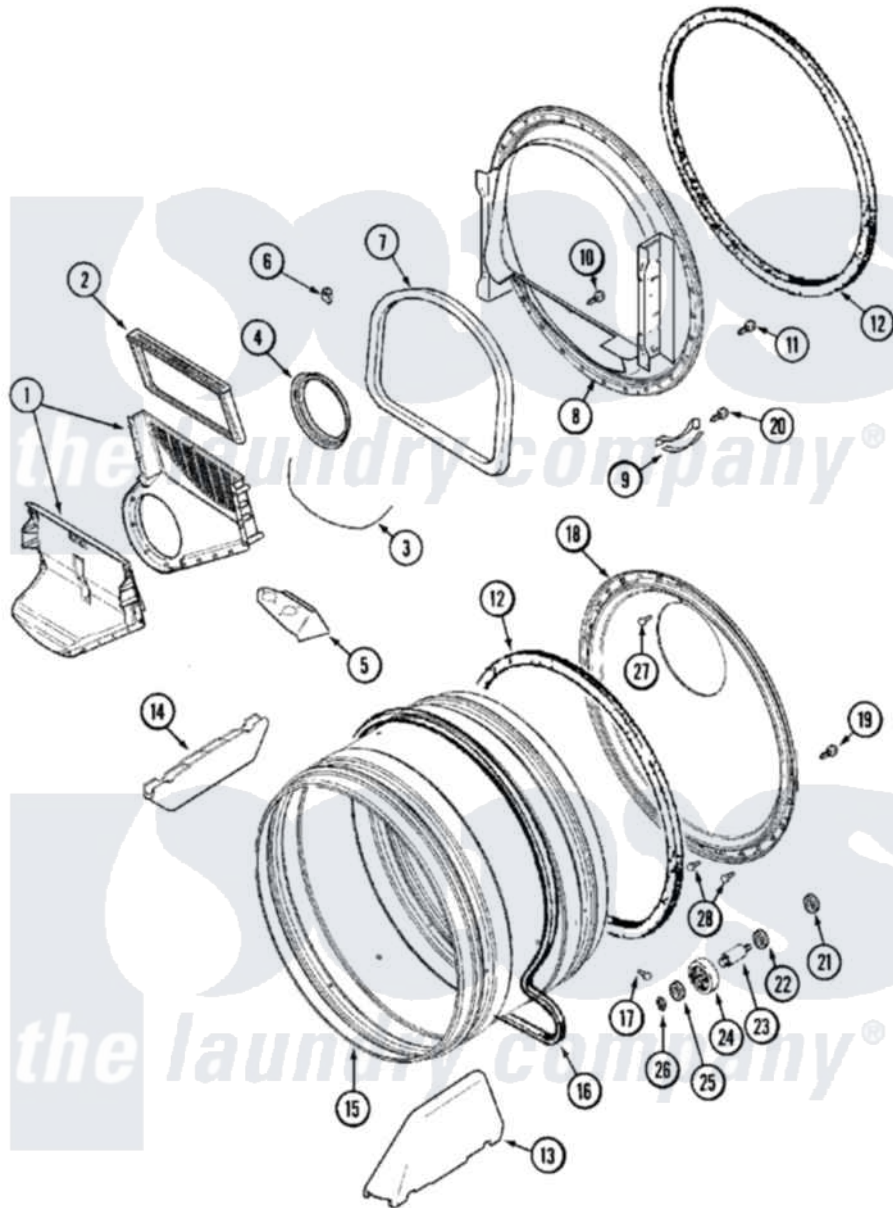

# Maytag MDG16CSAGW 10 - TUMBLER

Maytag [Residential Maytag MDG16CSAGW Dryer Parts](#) Parts Diagram 10 - TUMBLER  
 Click on the part number to view part

Item	Original Part Number	Replaced By	Status	Part Description
001	<a href="#">33001799</a>			Outlet Duct Assembly Note: Outlet Duct Assembly
002	33001804	<a href="#">33002790</a>		Lint Filter
003	NLA		Not Available	SEAL, OUTLET DUCT
004	33001758	<a href="#">33002560</a>		Seal, Blower
005	<a href="#">33001837</a>			Cover, Thermostat
006	<a href="#">Y310376</a>			Clip, Door Switch Harness
007	<a href="#">33001767</a>			Seal, Shroud
008	<a href="#">33001802</a>			Front, Tumbler
009	<a href="#">306508</a>			Tumbler Bearing Kit ----W
010	NLA		Not Available	SCREW, OUTLET DUCT (PHILLIPS)
011	33001855	<a href="#">33002917</a>		Screw, No.10-16
012	<a href="#">33001807</a>			Seal, Tumbler
013	33001756	<a href="#">33002032</a>		Baffle
014	<a href="#">33001755</a>			Baffle
015	33001794	<a href="#">33001889</a>		Tumbler

016	33001777	<a href="#">33002535</a>	V-Belt
017	33001788	<a href="#">33002973</a>	Screw, No.9-15 X 1.00 Hx WS
018	<a href="#">33001801</a>		Back, Tumbler
019	<a href="#">33002190</a>		SCrew, C BraCe, BraCket, Cabinet
020	<a href="#">210720</a>		Rivet, Bearing To Tumbler Fmt
021	<a href="#">33001443</a>		Nut, Hex
022	Y313347	<a href="#">312535</a>	Washer, Vault Mounting Brk.
023	Y312948	<a href="#">6-3129480</a>	Shaft- Tumbler
024	Y303373	<a href="#">12001541</a>	Drum Roller/Washer Assembly--W
025	<a href="#">312535</a>		Washer, Vault Mounting Brk.
026	410233	<a href="#">9703438</a>	Ring-Retrn
027	<a href="#">210932</a>		Screw, No.8 X 9/16 Ctsk Note: Screw, Inlet Duct
028	22001996	<a href="#">3370225</a>	Screw