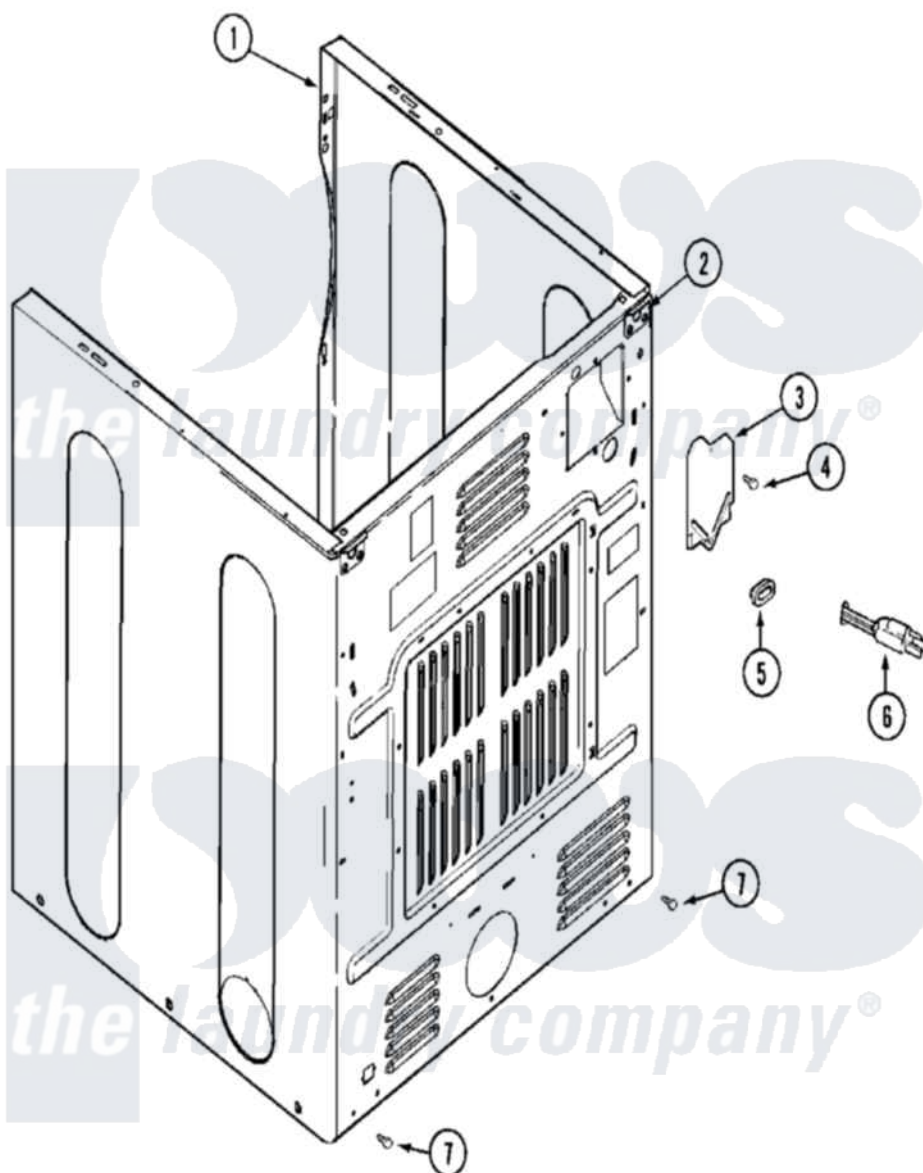

# Maytag MDG16CSAKA 06 - CABINET-REAR

Maytag Residential Maytag MDG16CSAKA Dryer Parts Parts Diagram 06 - CABINET-REAR  
 Click on the part number to view part

Item	Original Part Number	Replaced By	Status	Part Description
001	NLA		Not Available	CABINET (ALM)---NA
002	NLA		Not Available	BRACKET, CABINET HINGE
003	<a href="#">33001795</a>			Cover, Terminal Block
004	<a href="#">22001995</a>			Screw Note: Screw, Tumbler Front And Shroud
"	33002137	<a href="#">W10296816</a>		Screw
005	22002532	<a href="#">216183</a>		Grommet, Cord Export
006	NLA		Not Available	CORD, POWER
007	<a href="#">22001995</a>			Screw Note: Screw, Tumbler Front And Shroud