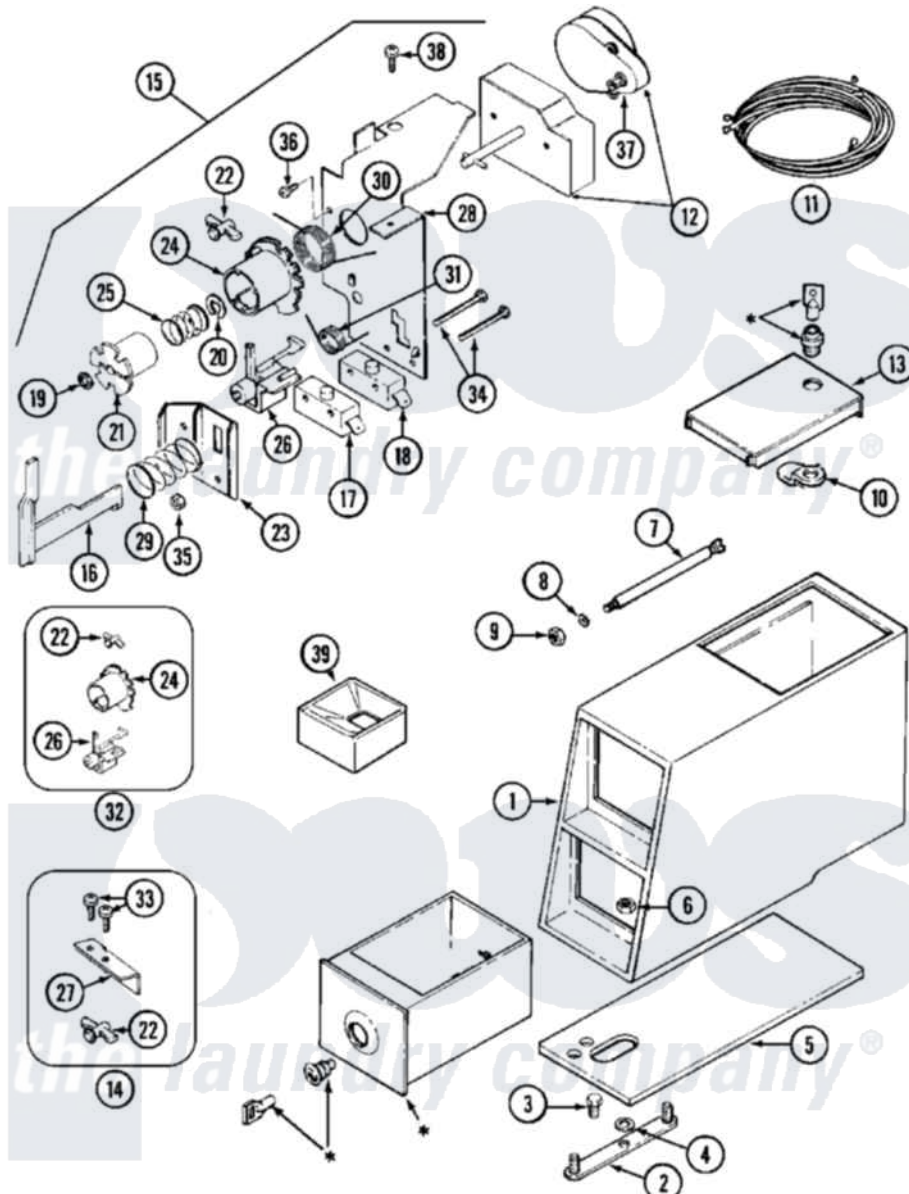

Maytag MDG16CSAWA 02 - CONTROL CENTER

* CONTACT YOUR COMMERCIAL LAUNDRY DISTRIBUTOR

Maytag [Residential Maytag MDG16CSAWA Dryer Parts](#) Parts Diagram 02 - CONTROL CENTER

[Click on the part number to view part](#)

Item	Original Part Number	Replaced By	Status	Part Description
001	22002478		Not Available	VAULT, COIN (WHT) (ORIGINAL COIN VAULT NLA USE)
"	22002479	22002885		Vault, Coin
002	22001810		Not Available	STRAP, MOUNTING
003	211294	90767		Screw, 8A X 3/8 HeX Washer Head Tapping
004	910309			Washer, Mounting Strap
005	22002072			Gasket, Control Center
"	22002073	22002618		Gasket, Control Center
006	Y052740	62739		Nut, Lock
007	22001903	8576635		Bolt
008	910387			Lockwasher, Vault Assembly
009	Y052721			Nut, Terminal Block Plate
010	NLA		Not Available	CAM, LOCKING
011	33001195			Wire Harness, Timer
012	33001155	33002115		Timer