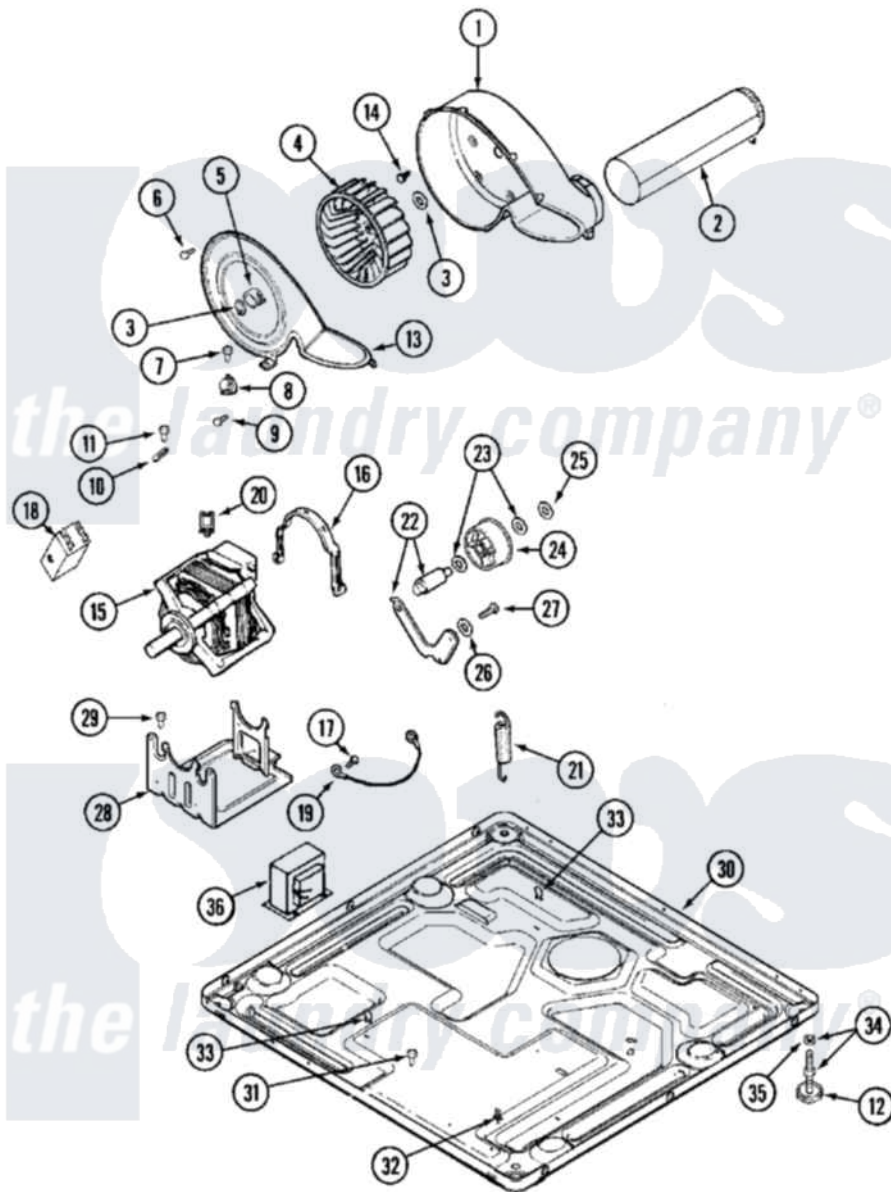

Maytag MDG16CSAWA 07 - MOTOR DRIVE

Maytag Residential Maytag MDG16CSAWA Dryer Parts Parts Diagram 07 - MOTOR DRIVE
 Click on the part number to view part

Item	Original Part Number	Replaced By	Status	Part Description
001	33001789			Housing, Blower
002	22001995			Screw Note: Screw, Tumbler Front And Shroud
"	33001800			Duct Assembly, Exhaust
003	410233	9703438		Ring-Retrn
004	33001790			Wheel, Blower
005	312967			Clamp, Blower Housing
006	33001855	33002917		Screw, No.10-16
007	Y313561			Screw---NA
008	303392			Thermostat, Cycling
"	306966			Thermostat, Multi-Temp Part Not Used Mdg26ct-MN Only
009	22001996	3370225		Screw
010	33001762			Fuse, Thermal
011	NLA		Not Available	SCREW, THERMAL CUT-OFF
012	Y314137			Foot, Rubber
013	33001796	33002711		Cover, Blower Housing