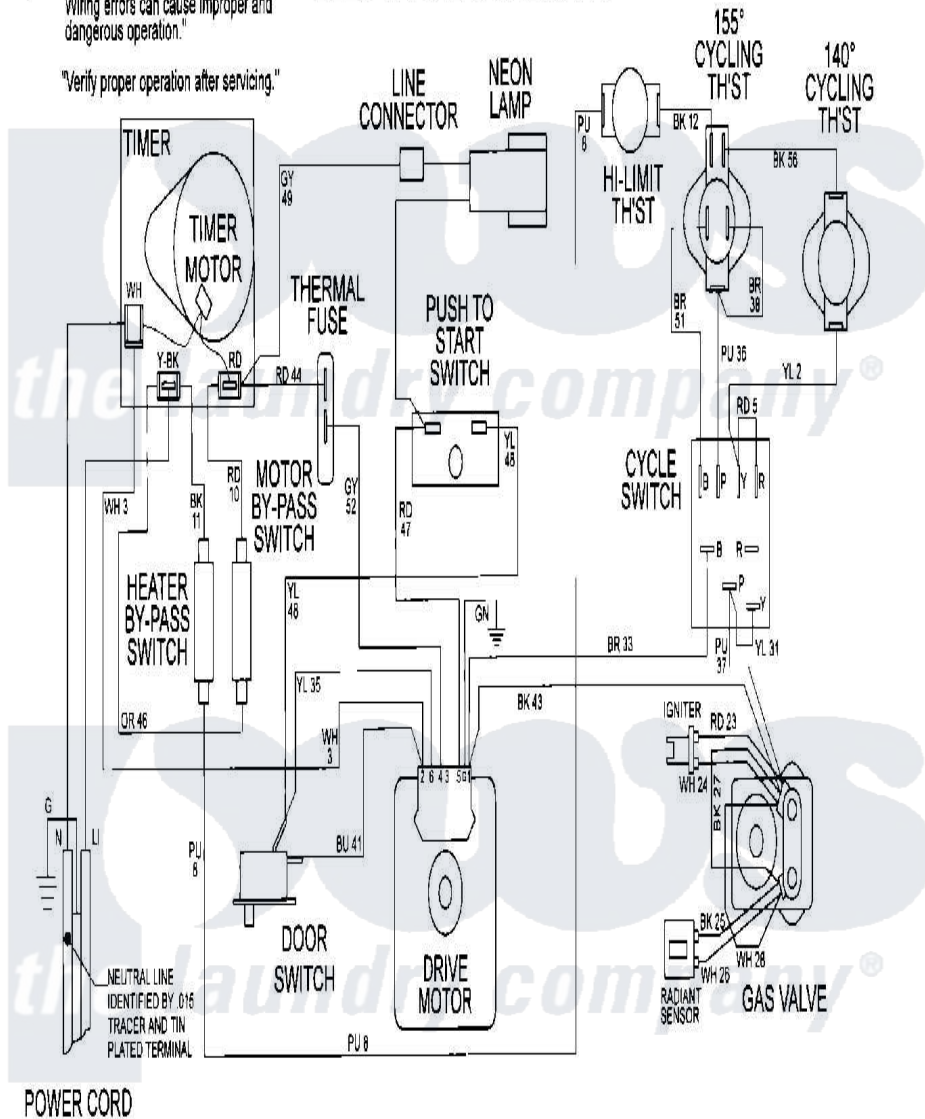

Maytag MDG16CSAWA 08 - WIRING INFORMATION

"CAUTION: Label all wires prior to disconnection when servicing controls. Wiring errors can cause improper and dangerous operation."

ELECTRICAL SCHEMATIC

"Verify proper operation after servicing."

[Maytag Residential Maytag MDG16CSAWA Dryer Parts](#) Parts Diagram 08 - WIRING INFORMATION
 Click on the part number to view part

Item	Original Part Number	Replaced By	Status	Part Description
001	NLA		Not Available	WIRING INFORMATION