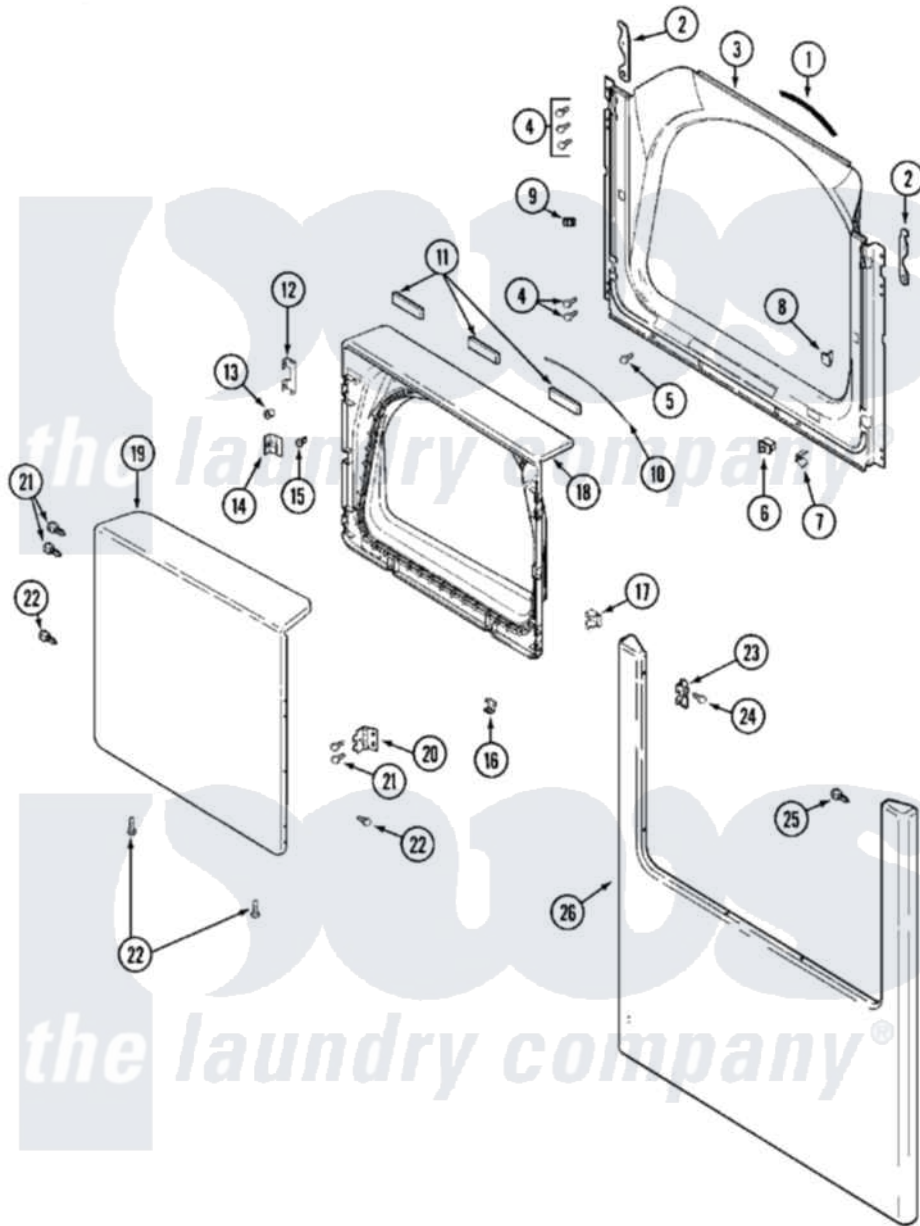

Maytag MDG16CSAWA 09 - DOOR (MDG16CSAWQ)

Maytag Residential Maytag MDG16CSAWA Dryer Parts Parts Diagram 09 - DOOR (MDG16CSAWQ)
 Click on the part number to view part

| Item | Original Part Number | Replaced By | Status | Part Description |
|------|--------------------------|---------------------------|---------------|---|
| 001 | 33001767 | | | Seal, Shroud |
| 002 | 22002247 | 33002597 | | Hook, Security |
| 003 | 33001900 | | | Shroud |
| 004 | 22001995 | | | Screw Note: Screw, Tumbler Front And Shroud |
| 005 | 33001768 | | | Screw, Shroud Note: Screw, Shroud And Outlet Duct |
| 006 | 33001509 | W10169313 | | Switch-Dor |
| 007 | 33001760 | | | Bracket, Hinge |
| 008 | NLA | | Not Available | PLUG, DOOR CATCH |
| 009 | Y304578 | LA-1003 | | Door Catch Kit |
| 010 | 33002094 | | | Seal, Door |
| 011 | 33001268 | | Not Available | PAD, DOOR |
| 012 | 22002038 | | | Clip, Door |
| 013 | 33001771 | | | Bushing, Inner Door |
| 014 | 33001793 | | | Bracket, Strike |
| 015 | 33001761 | | | Strike, Door |

| | | | |
|-----|--------------------------|--------------------------|------------------------------|
| 016 | 22002039 | | Clip, Door |
| 017 | 33001763 | | Plug, Inner Door |
| 018 | 22002039 | | Clip, Door |
| " | 22002063 | | Screw No.8-18AB Wafer Head |
| " | 33001899 | | Door, Inner |
| " | 33002351 | | Screw |
| 019 | NLA | Not Available | DOOR, OUTER (BSQ) |
| 020 | 33001759 | | Hinge, Door |
| 021 | 22002062 | 98006631 | Screw |
| 022 | 33002351 | | Screw |
| 023 | 33002349 | | Cover, Hinge Hole |
| 024 | 33001846 | | Screw, Hinge Hole Cover |
| 025 | 22002243 | | Screw, Front Panel And Hinge |
| " | 22002244 | | Clip, Grounding |
| 026 | 213280 | 204439 | Screw And Fstner Assembly |
| " | 22002239 | | Clip, Front Panel |
| " | NLA | Not Available | PANEL, FRONT (BSQ) |