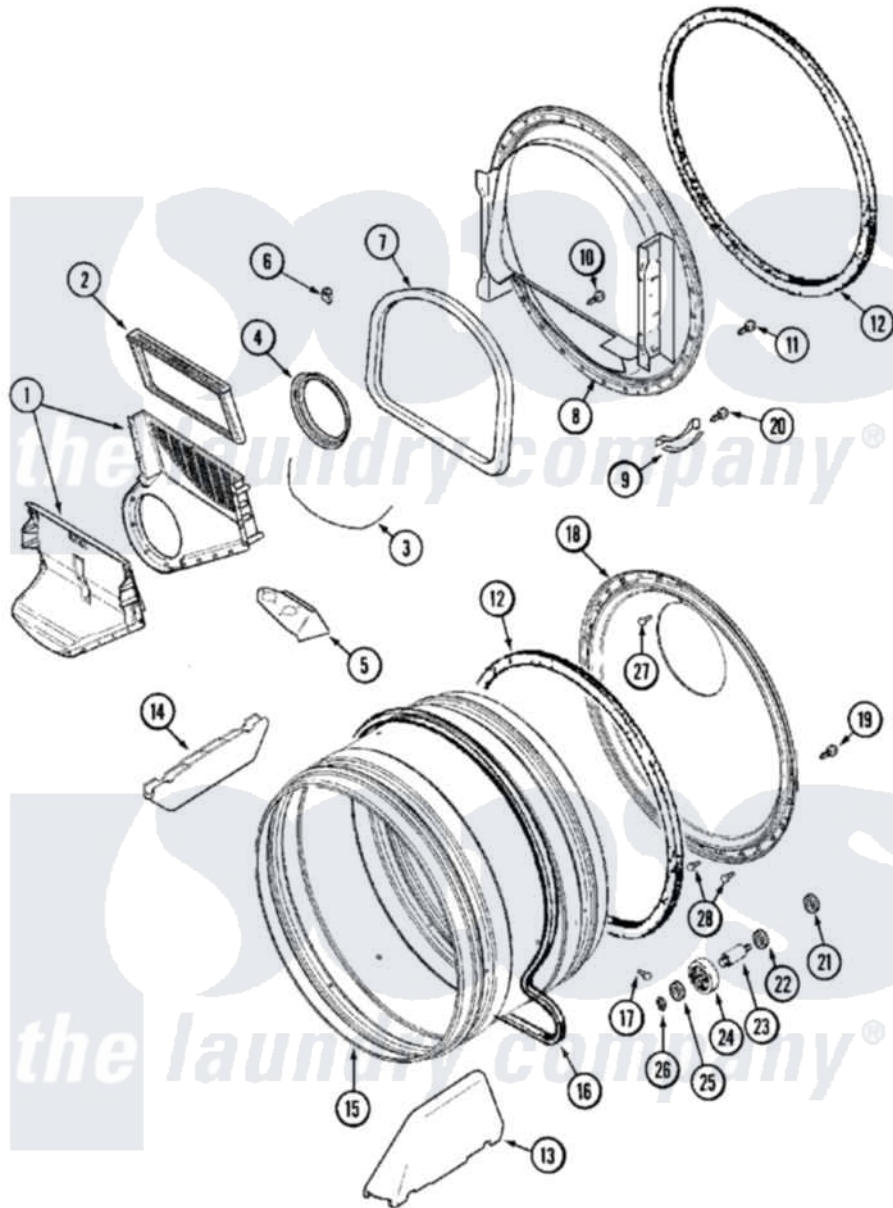

# Maytag MDG16CSAWA 10 - TUMBLER

Maytag [Residential Maytag MDG16CSAWA Dryer Parts](#) Parts Diagram 10 - TUMBLER  
 Click on the part number to view part

Item	Original Part Number	Replaced By	Status	Part Description
001	<a href="#">33001799</a>			Outlet Duct Assembly Note: Outlet Duct Assembly
002	33001804	<a href="#">33002790</a>		Lint Filter
003	NLA		Not Available	SEAL, OUTLET DUCT
004	33001758	<a href="#">33002560</a>		Seal, Blower
005	<a href="#">33001837</a>			Cover, Thermostat
006	<a href="#">Y310376</a>			Clip, Door Switch Harness
007	<a href="#">33001767</a>			Seal, Shroud
008	<a href="#">33001802</a>			Front, Tumbler
009	<a href="#">306508</a>			Tumbler Bearing Kit ----W
010	NLA		Not Available	SCREW, OUTLET DUCT (PHILLIPS)
011	33001855	<a href="#">33002917</a>		Screw, No.10-16
012	<a href="#">33001807</a>			Seal, Tumbler
013	33001756	<a href="#">33002032</a>		Baffle
014	<a href="#">33001755</a>			Baffle
015	33001794	<a href="#">33001889</a>		Tumbler

016	33001777	<a href="#">33002535</a>	V-Belt
017	33001788	<a href="#">33002973</a>	Screw, No.9-15 X 1.00 Hx WS
018	<a href="#">33001801</a>		Back, Tumbler
019	<a href="#">33002190</a>		SCrew, C BraCe, BraCket, Cabinet
020	<a href="#">210720</a>		Rivet, Bearing To Tumbler Fmt
021	<a href="#">33001443</a>		Nut, Hex
022	Y313347	<a href="#">312535</a>	Washer, Vault Mounting Brk.
023	Y312948	<a href="#">6-3129480</a>	Shaft- Tumbler
024	Y303373	<a href="#">12001541</a>	Drum Roller/Washer Assembly--W
025	<a href="#">312535</a>		Washer, Vault Mounting Brk.
026	410233	<a href="#">9703438</a>	Ring-Retrn
027	<a href="#">210932</a>		Screw, No.8 X 9/16 Ctsk Note: Screw, Inlet Duct
028	22001996	<a href="#">3370225</a>	Screw