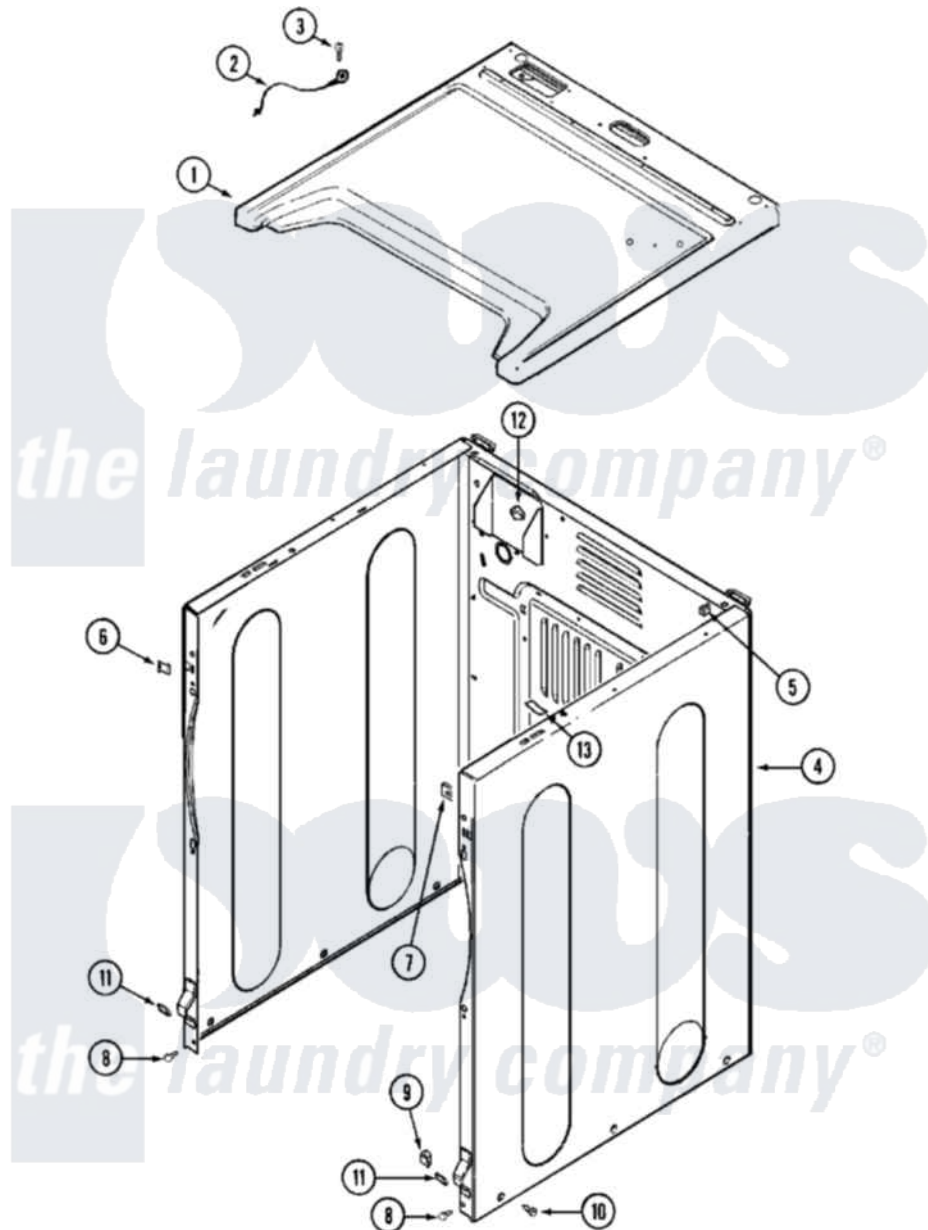

Maytag MDG16CSAWQ 01 - CABINET-FRONT

Maytag [Residential Maytag MDG16CSAWQ Dryer Parts](#) Parts Diagram 01 - CABINET-FRONT
 Click on the part number to view part

Item	Original Part Number	Replaced By	Status	Part Description
001	33001949			Cover, Top
"	33002633			Cover, Top
"	NLA		Not Available	(ALM)
002	22001959			Wire, Ground
003	210186	3370225		Screw
004	NLA		Not Available	CABINET (WHT)
005	310933	33002194		Nut, Speed
006	22002049			Clip Note: Clip, Front Panel
007	213280	204439		Screw And Fstner Assembly
008	22001995			Screw Note: Screw, Tumbler Front And Shroud
009	Y310376			Clip, Door Switch Harness
010	213007			Xfor Cabinet See Cabinet, Back
"	22003409	213007		Xfor Cabinet See Cabinet, Back
011	22002239			Clip, Front Panel