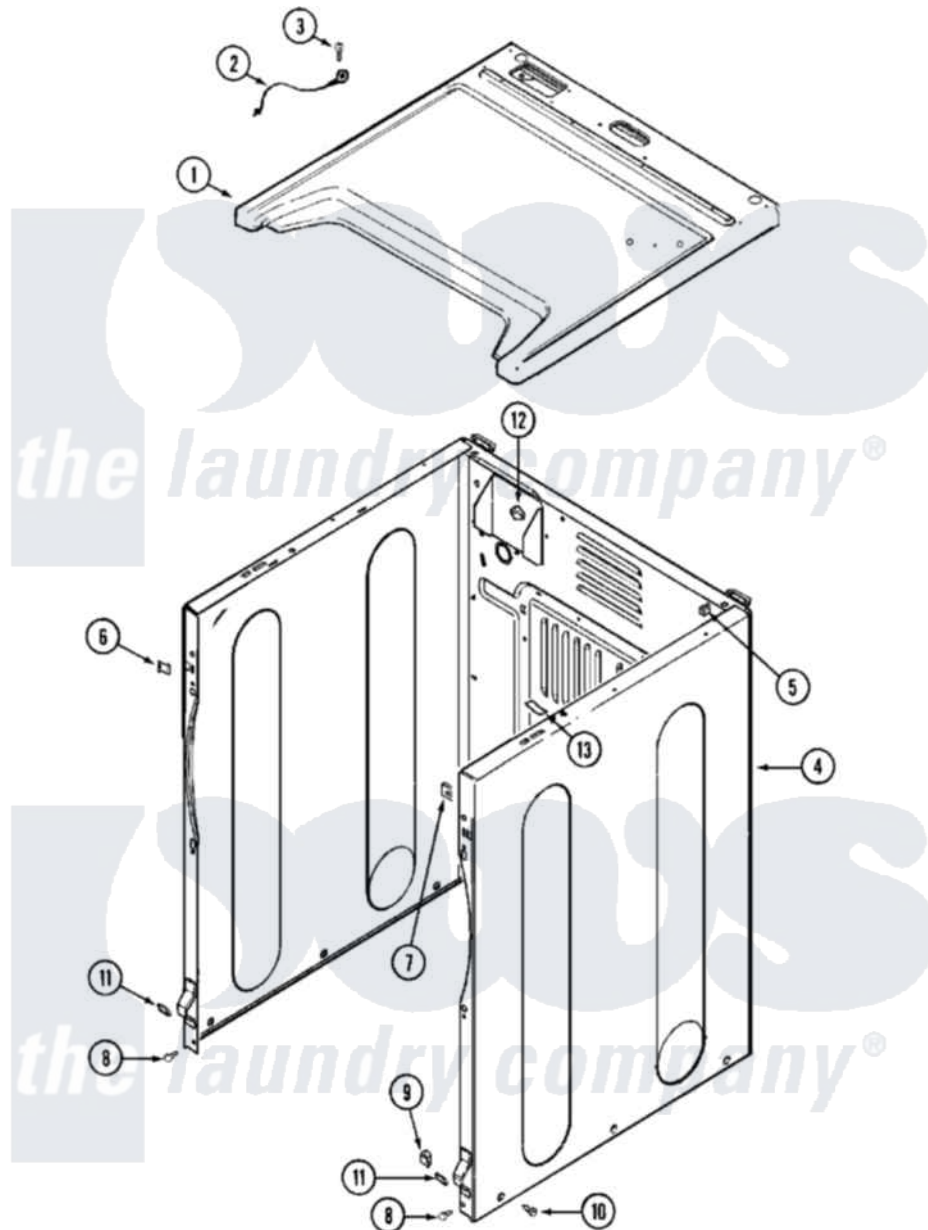

Maytag MDG16CSAWQ 04 - CABINET-FRONT (MDG16CSAWQ)

Maytag Residential Maytag MDG16CSAWQ Dryer Parts Parts Diagram 04 - CABINET-FRONT (MDG16CSAWQ)
 Click on the part number to view part

Item	Original Part Number	Replaced By	Status	Part Description
001	33002634		Not Available	COVER, TOP (BSQ-AS PK)
"	NLA		Not Available	COVER, TOP (BSQ)
002	22001959			Wire, Ground
003	210186	3370225		Screw
004	22003644			Cabinet Assembly
"	NLA		Not Available	CABINET (BSQ)
005	310933	33002194		Nut, Speed
006	22002049			Clip Note: Clip, Front Panel
007	213280	204439		Screw And Fstner Assembly
008	22001995			Screw Note: Screw, Tumbler Front And Shroud
009	Y310376			Clip, Door Switch Harness
010	213007			Xfor Cabinet See Cabinet, Back
"	22003409	213007		Xfor Cabinet See Cabinet, Back
011	22002239			Clip, Front Panel