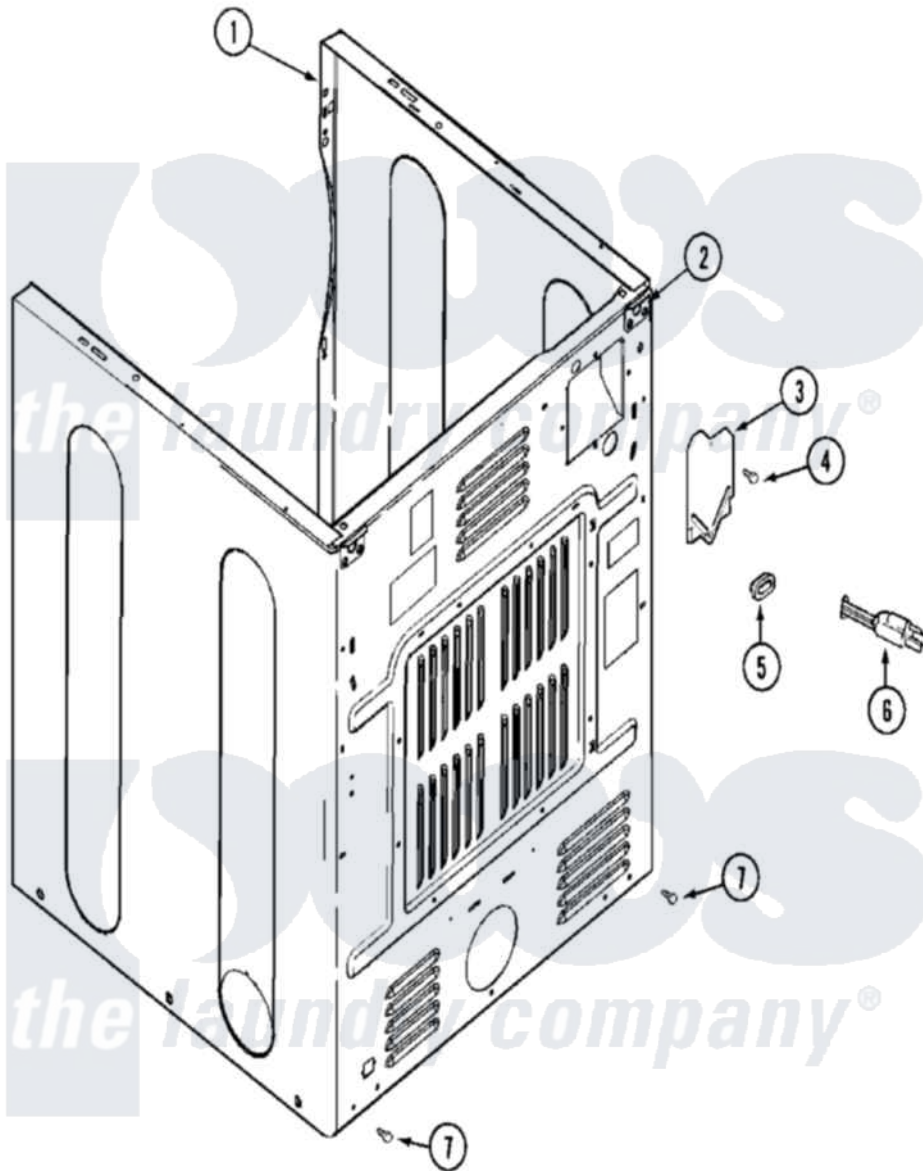

# Maytag MDG16CSAWQ 06 - CABINET-REAR (MDG16CSAWQ)

Maytag [Residential Maytag MDG16CSAWQ Dryer Parts](#) Parts Diagram 06 - CABINET-REAR (MDG16CSAWQ)  
 Click on the part number to view part

Item	Original Part Number	Replaced By	Status	Part Description
001	NLA		Not Available	CABINET (BSQ)
002	<a href="#">22001995</a>			Screw Note: Screw, Tumbler Front And Shroud
"	22003367	<a href="#">22004095</a>		Hinge, Plastic
"	NLA		Not Available	BRACKET, CABINET HINGE
003	<a href="#">33001795</a>			Cover, Terminal Block
004	<a href="#">22001995</a>			Screw Note: Screw, Tumbler Front And Shroud
005	<a href="#">211881</a>			Grommet, Cord Part Not Used-Gas Models Only
006	33001284		Not Available	CORD, POWER
007	<a href="#">22001995</a>			Screw Note: Screw, Tumbler Front And Shroud