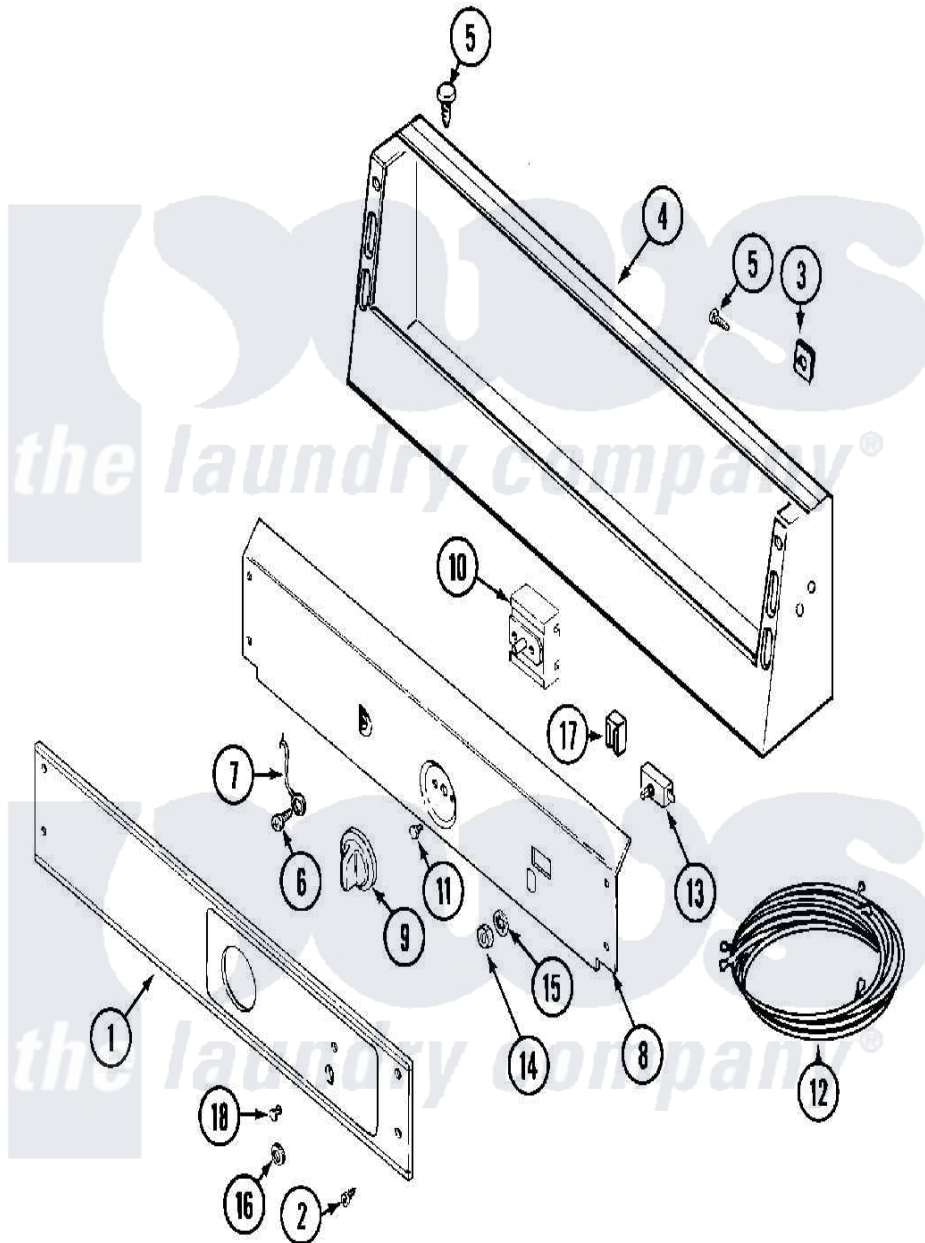

Maytag MDG16CSAWW 01 - CONTROL PANEL

Maytag [Residential Maytag MDG16CSAWW Dryer Parts](#) Parts Diagram 01 - CONTROL PANEL
 Click on the part number to view part

Item	Original Part Number	Replaced By	Status	Part Description
001	NLA		Not Available	PANEL, CONTROL
002	215506			Screw, Control Panel Overlay
003	215506			Screw, Control Panel Overlay
004	22002329			Console
"	22002330	22002889		Console
"	22003089			Console
005	212276	W10116760		Screw
006	211252			Screw, Ground Wire
007	205810			Wire, Ground
008	33001959			Bracket, Back
"	33002522			Bracket, Back
"	NLA		Not Available	BRACKET, BACK (ALM)
009	306938			Knob, Selector Switch
010	307237	W10327105		Switch, Cycle Selection
"	33002276			Switch, Cycle Selector
011	Y313588	488234		Screw 8-32 X 1/4

012	33001963		Wire Harness, Main
"	33002244		Wire Harness, Main
"	33002245		Wire Harness, Main
"	NLA	Not Available	WIRE HARNESS, MAIN
013	306940	W10149462	Switch, Push-To-Start
014	Y312706	422617	Nut
015	312751		Lockwasher, Start Switch
016	Y312702		Knurled Nut, Start Switch
017	204075	Not Available	PILOT LAMP (DG MODELS ONLY)
"	22001365	W10139459	Lamp-Indicator 230 V.
018	215564		Lens, Indicator Light
019	16009021		Manual, Service-No Refund