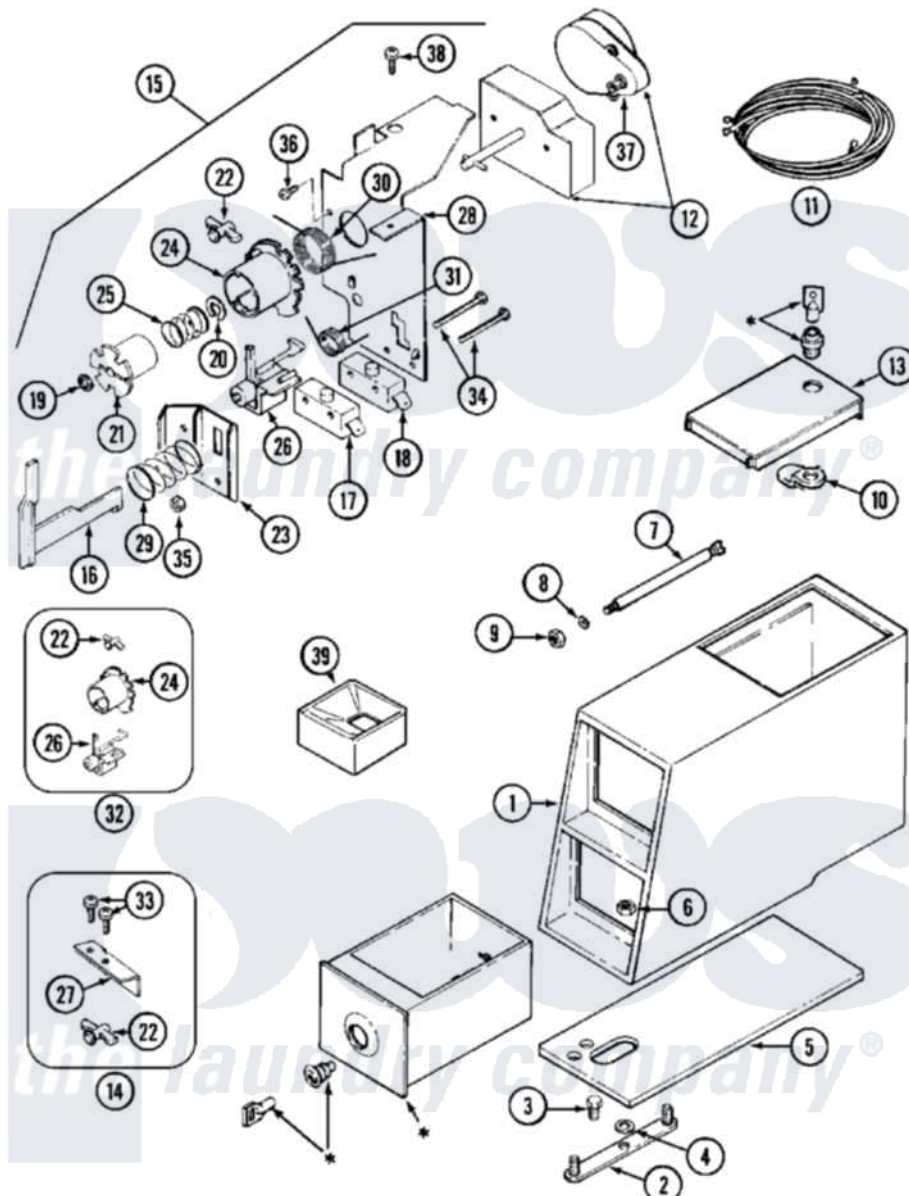

Maytag MDG16CSAWW 02 - CONTROL CENTER

* CONTACT YOUR COMMERCIAL LAUNDRY DISTRIBUTOR

Maytag [Residential Maytag MDG16CSAWW Dryer Parts](#) Parts Diagram 02 - CONTROL CENTER
 Click on the part number to view part

Item	Original Part Number	Replaced By	Status	Part Description
001	22002478		Not Available	VAULT, COIN (WHT) (ORIGINAL COIN VAULT NLA USE
"	22002479	22002885		Vault, Coin
002	22001810		Not Available	STRAP, MOUNTING
003	211294	90767		Screw, 8A X 3/8 HeX Washer Head Tapping
004	910309			Washer, Mounting Strap
005	22002072			Gasket, Control Center
"	22002073	22002618		Gasket, Control Center
006	Y052740	62739		Nut, Lock
007	22001903	8576635		Bolt
008	910387			Lockwasher, Vault Assembly
009	Y052721			Nut, Terminal Block Plate
010	NLA		Not Available	CAM, LOCKING
011	33001195			Wire Harness, Timer
012	33001155	33002115		Timer