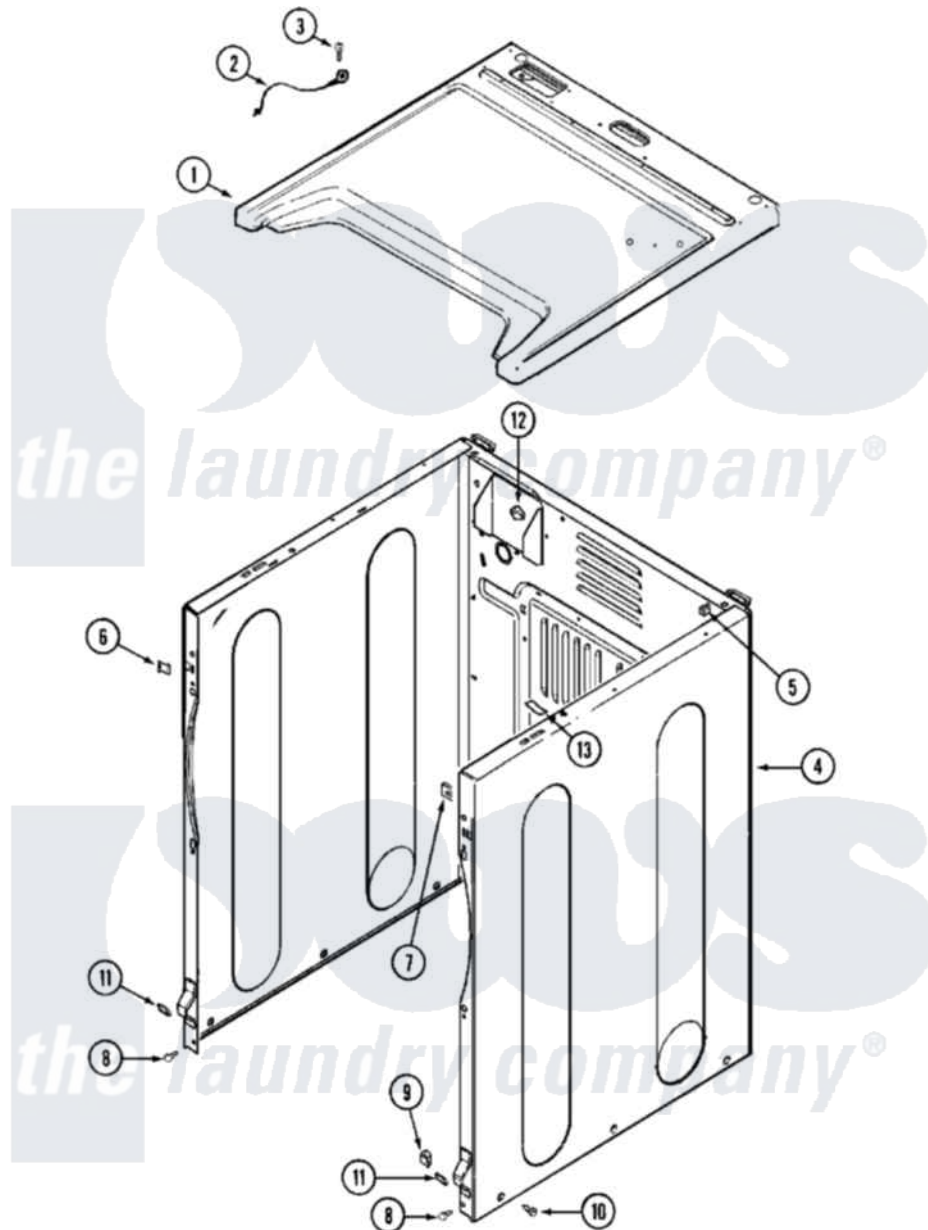

# Maytag MDG16CSAWW 03 - CABINET-FRONT

Maytag [Residential Maytag MDG16CSAWW Dryer Parts](#) Parts Diagram 03 - CABINET-FRONT  
 Click on the part number to view part

Item	Original Part Number	Replaced By	Status	Part Description
001	<a href="#">33001949</a>			Cover, Top
"	<a href="#">33002633</a>			Cover, Top
"	NLA		Not Available	(ALM)
002	<a href="#">22001959</a>			Wire, Ground
003	210186	<a href="#">3370225</a>		Screw
004	NLA		Not Available	CABINET (WHT)
005	310933	<a href="#">33002194</a>		Nut, Speed
006	<a href="#">22002049</a>			Clip Note: Clip, Front Panel
007	213280	<a href="#">204439</a>		Screw And Fstner Assembly
008	<a href="#">22001995</a>			Screw Note: Screw, Tumbler Front And Shroud
009	<a href="#">Y310376</a>			Clip, Door Switch Harness
010	<a href="#">213007</a>			Xfor Cabinet See Cabinet, Back
"	22003409	<a href="#">213007</a>		Xfor Cabinet See Cabinet, Back
011	<a href="#">22002239</a>			Clip, Front Panel