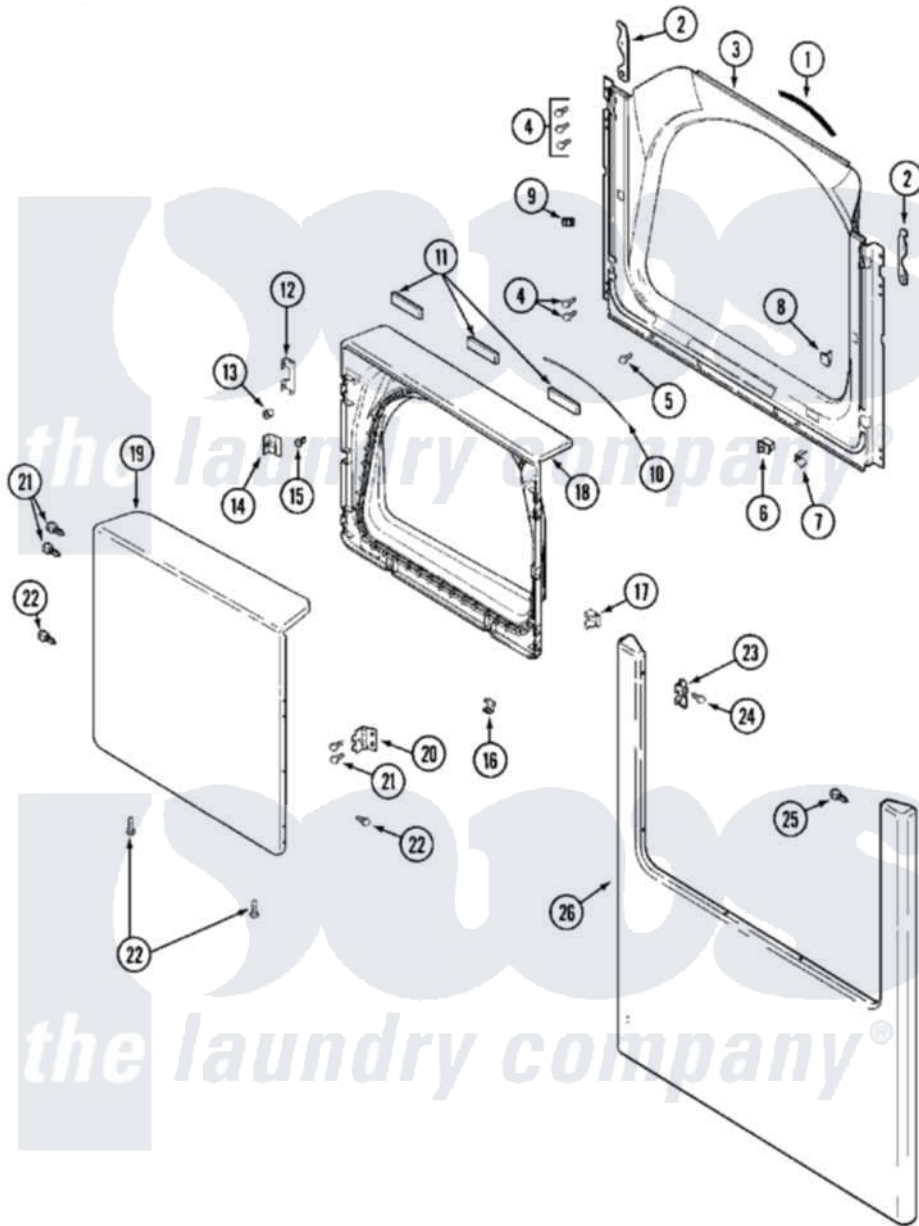

# Maytag MDG16CSAWW 04 - DOOR

Maytag [Residential Maytag MDG16CSAWW Dryer Parts](#) Parts Diagram 04 - DOOR  
 Click on the part number to view part

Item	Original Part Number	Replaced By	Status	Part Description
001	<a href="#">33001767</a>			Seal, Shroud
002	22002247	<a href="#">33002597</a>		Hook, Security
003	<a href="#">33001900</a>			Shroud
"	<a href="#">33001954</a>			Shroud
"	NLA		Not Available	(ALM)
004	<a href="#">22001995</a>			Screw Note: Screw, Tumbler Front And Shroud
005	<a href="#">33001768</a>			Screw, Shroud Note: Screw, Shroud And Outlet Duct
006	33001509	<a href="#">W10169313</a>		Switch-Dor
"	<a href="#">33002167</a>			Switch, Door
"	<a href="#">33002239</a>			Switch, Door
007	<a href="#">33001760</a>			Bracket, Hinge
008	NLA		Not Available	PLUG, DOOR CATCH
009	Y304578	<a href="#">LA-1003</a>		Door Catch Kit
010	<a href="#">33002094</a>			Seal, Door
011	33001268		Not Available	PAD, DOOR

012	<a href="#">22002038</a>		Clip, Door
013	<a href="#">33001771</a>		Bushing, Inner Door
014	<a href="#">33001793</a>		Bracket, Strike
015	<a href="#">33001761</a>		Strike, Door
016	<a href="#">22002039</a>		Clip, Door
017	<a href="#">33001763</a>		Plug, Inner Door
018	<a href="#">33001899</a>		Door, Inner
"	33001908		DOOR, INNER (ALM)
019	<a href="#">33001904</a>		Door, Outer
"	NLA	Not Available	(ALM)
020	<a href="#">33001759</a>		Hinge, Door
021	22002062	<a href="#">98006631</a>	Screw
022	<a href="#">22002063</a>		Screw No.8-18AB Wafer Head
"	22002064	<a href="#">489355</a>	Screw, 8 X 1/2
023	<a href="#">33001764</a>		Cover, Hinge Hole
"	<a href="#">33001765</a>		Cover, Hinge Hole
024	<a href="#">33001846</a>		Screw, Hinge Hole Cover
025	<a href="#">22002243</a>		Screw, Front Panel And Hinge
"	<a href="#">22002244</a>		Clip, Grounding
026	213280	<a href="#">204439</a>	Screw And Fstner Assembly
"	<a href="#">22002239</a>		Clip, Front Panel
"	<a href="#">33001901</a>		Panel, Front
"	NLA	Not Available	(ALM)