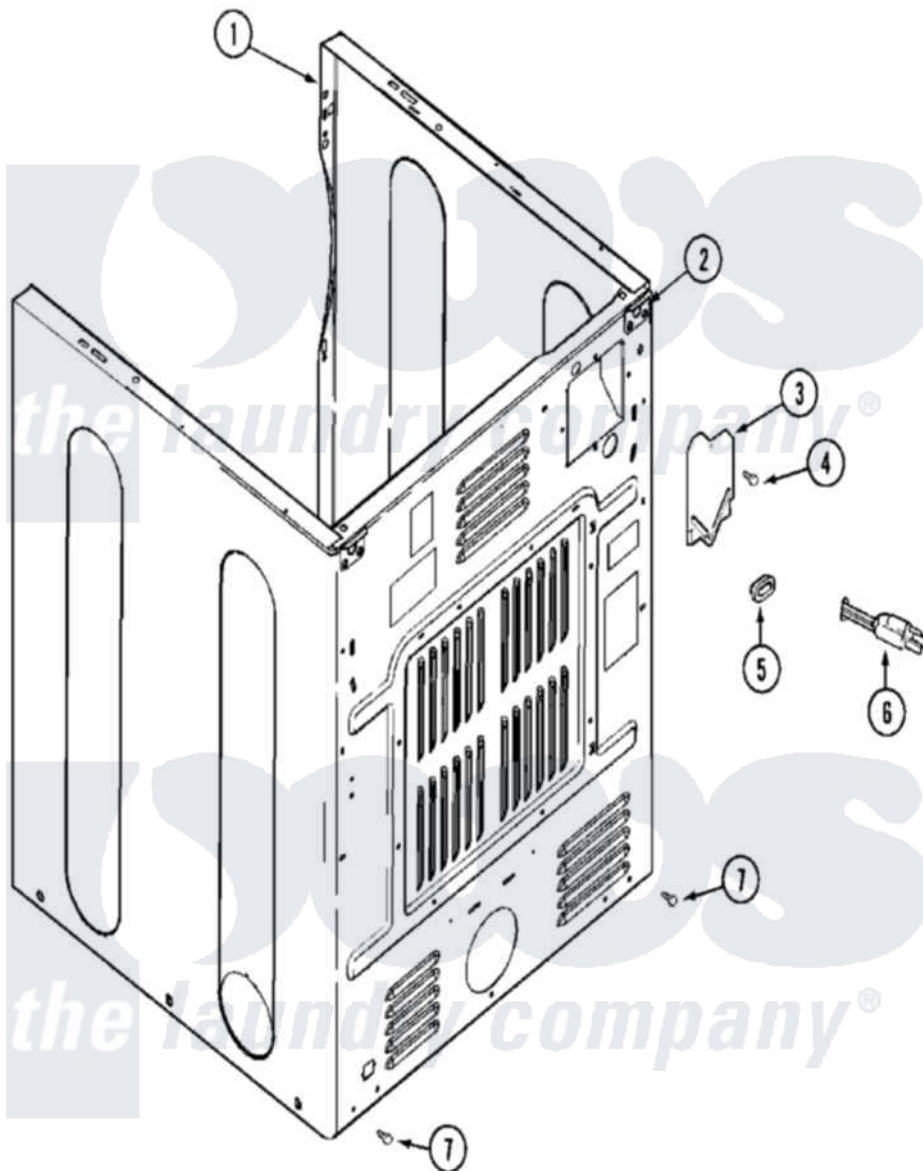

# Maytag MDG16CSAWW 05 - CABINET-REAR

Maytag Residential Maytag MDG16CSAWW Dryer Parts Parts Diagram 05 - CABINET-REAR  
 Click on the part number to view part

Item	Original Part Number	Replaced By	Status	Part Description
001	NLA		Not Available	CABINET (WHT)
002	<a href="#">22001995</a>			Screw Note: Screw, Tumbler Front And Shroud
"	22003367	<a href="#">22004095</a>		Hinge, Plastic
"	NLA		Not Available	BRACKET, CABINET HINGE
003	<a href="#">33001795</a>			Cover, Terminal Block
004	<a href="#">22001995</a>			Screw Note: Screw, Tumbler Front And Shroud
"	<a href="#">Y912873</a>			Screw, Terminal Block Bracket
005	<a href="#">211881</a>			Grommet, Cord Part Not Used-Gas Models Only
"	<a href="#">216183</a>			Grommet, Cord Export
"	22002532	<a href="#">216183</a>		Grommet, Cord Export
006	308966		Not Available	CORD, POWER (EXPORT)
"	33001284		Not Available	CORD, POWER
"	33001689		Not Available	CORD, POWER (AS WRAPPED)
007	<a href="#">22001995</a>			Screw Note: Screw, Tumbler