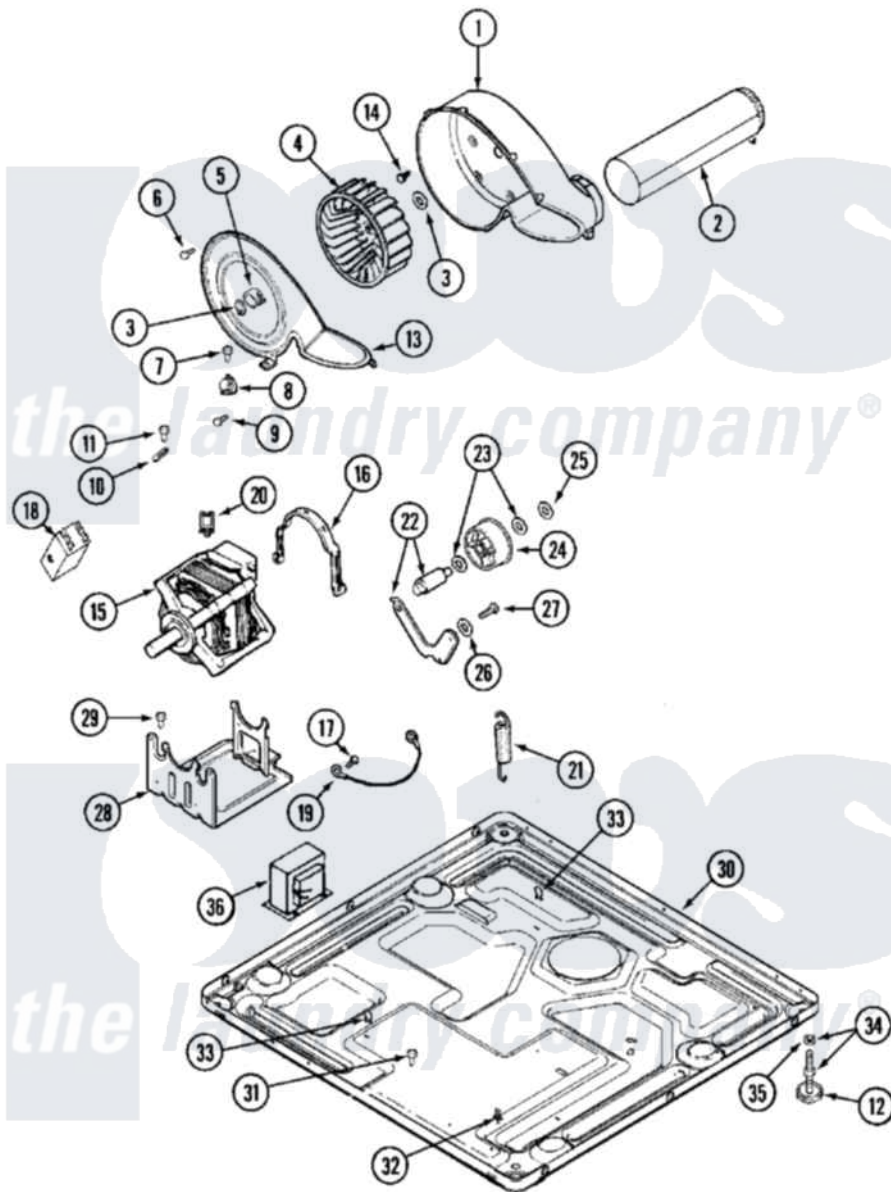

# Maytag MDG16CSAWW 07 - MOTOR DRIVE

Maytag Residential Maytag MDG16CSAWW Dryer Parts Parts Diagram 07 - MOTOR DRIVE  
 Click on the part number to view part

Item	Original Part Number	Replaced By	Status	Part Description
001	<a href="#">33001789</a>			Housing, Blower
002	<a href="#">22001995</a>			Screw Note: Screw, Tumbler Front And Shroud
"	<a href="#">33001800</a>			Duct Assembly, Exhaust
003	410233	<a href="#">9703438</a>		Ring-Retrn
004	<a href="#">33001790</a>			Wheel, Blower
005	<a href="#">312967</a>			Clamp, Blower Housing
006	33001855	<a href="#">33002917</a>		Screw, No.10-16
007	<a href="#">Y313561</a>			Screw---NA
008	<a href="#">303392</a>			Thermostat, Cycling
"	<a href="#">306966</a>			Thermostat, Multi-Temp Part Not Used Mdg26ct-MN Only
009	22001996	<a href="#">3370225</a>		Screw
010	<a href="#">33001762</a>			Fuse, Thermal
011	NLA		Not Available	SCREW, THERMAL CUT-OFF
012	<a href="#">Y314137</a>			Foot, Rubber
013	33001796	<a href="#">33002711</a>		Cover, Blower Housing