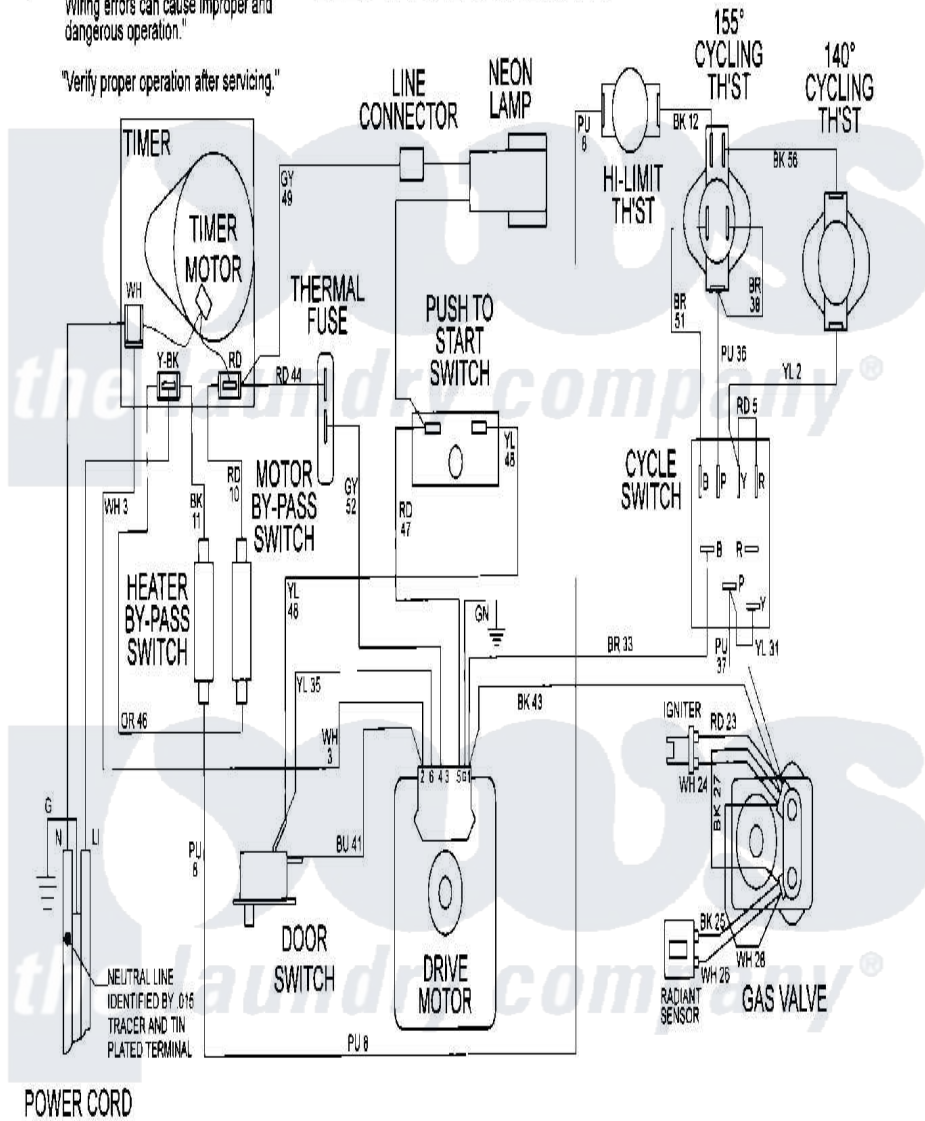

Maytag MDG16CSAWW 08 - WIRING INFORMATION

"CAUTION: Label all wires prior to disconnection when servicing controls. Wiring errors can cause improper and dangerous operation."

ELECTRICAL SCHEMATIC

"Verify proper operation after servicing."

Maytag [Residential Maytag MDG16CSAWW Dryer Parts](#) Parts Diagram 08 - WIRING INFORMATION
 Click on the part number to view part

Item	Original Part Number	Replaced By	Status	Part Description
001	NLA		Not Available	WIRING INFORMATION