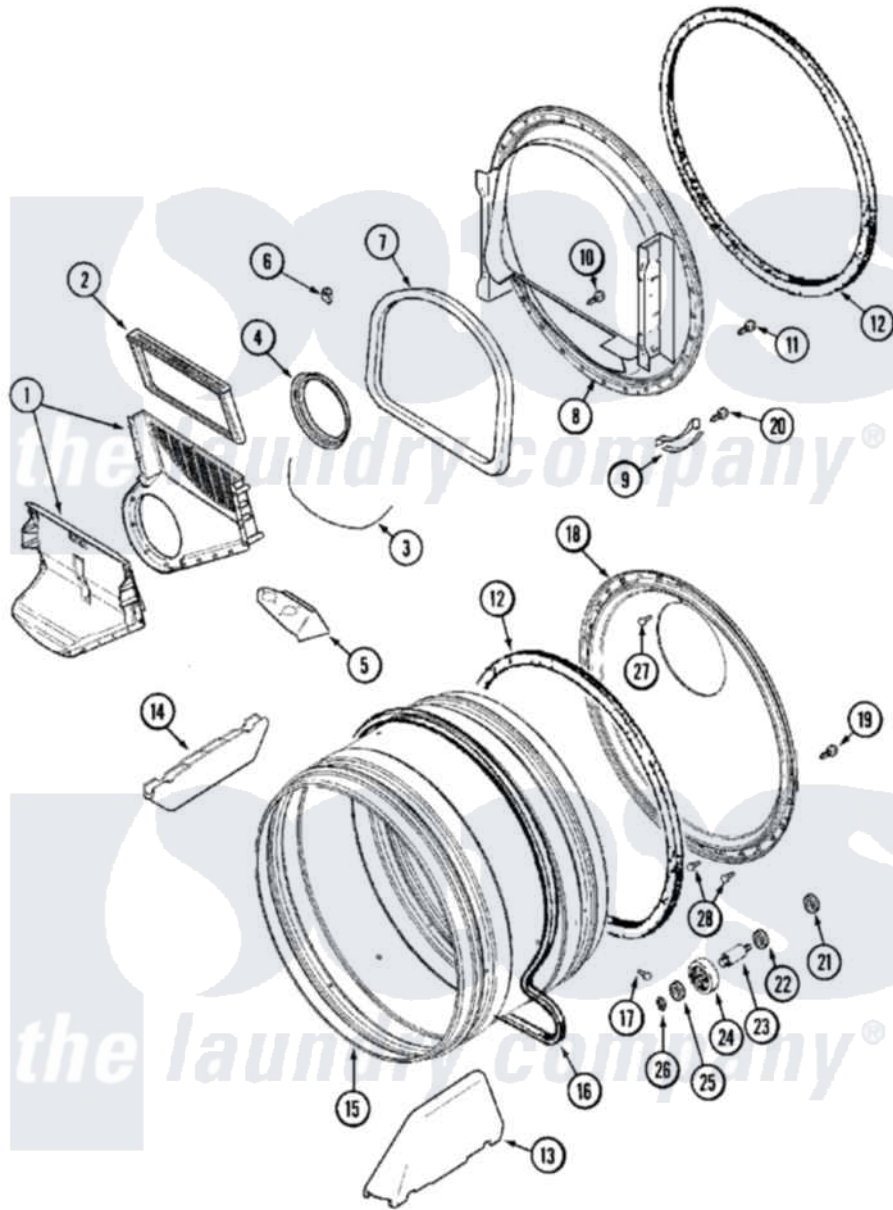

Maytag MDG16CSAWW 10 - TUMBLER

Maytag [Residential Maytag MDG16CSAWW Dryer Parts](#) Parts Diagram 10 - TUMBLER
 Click on the part number to view part

Item	Original Part Number	Replaced By	Status	Part Description
001	33001799			Outlet Duct Assembly Note: Outlet Duct Assembly
002	33001804	33002790		Lint Filter
003	NLA		Not Available	SEAL, OUTLET DUCT
004	33001758	33002560		Seal, Blower
005	33001837			Cover, Thermostat
006	Y310376			Clip, Door Switch Harness
007	33001767			Seal, Shroud
008	33001802			Front, Tumbler
009	306508			Tumbler Bearing Kit ----W
010	NLA		Not Available	SCREW, OUTLET DUCT (PHILLIPS)
011	33001855	33002917		Screw, No.10-16
012	33001807			Seal, Tumbler
013	33001756	33002032		Baffle
014	33001755			Baffle
015	33001794	33001889		Tumbler

016	33001777	33002535	V-Belt
017	33001788	33002973	Screw, No.9-15 X 1.00 Hx WS
018	33001801		Back, Tumbler
019	33002190		SCrew, C BraCe, BraCket, Cabinet
020	210720		Rivet, Bearing To Tumbler Fmt
021	33001443		Nut, Hex
022	Y313347	312535	Washer, Vault Mounting Brk.
023	Y312948	6-3129480	Shaft- Tumbler
024	Y303373	12001541	Drum Roller/Washer Assembly--W
025	312535		Washer, Vault Mounting Brk.
026	410233	9703438	Ring-Retrn
027	210932		Screw, No.8 X 9/16 Ctsk Note: Screw, Inlet Duct
028	22001996	3370225	Screw