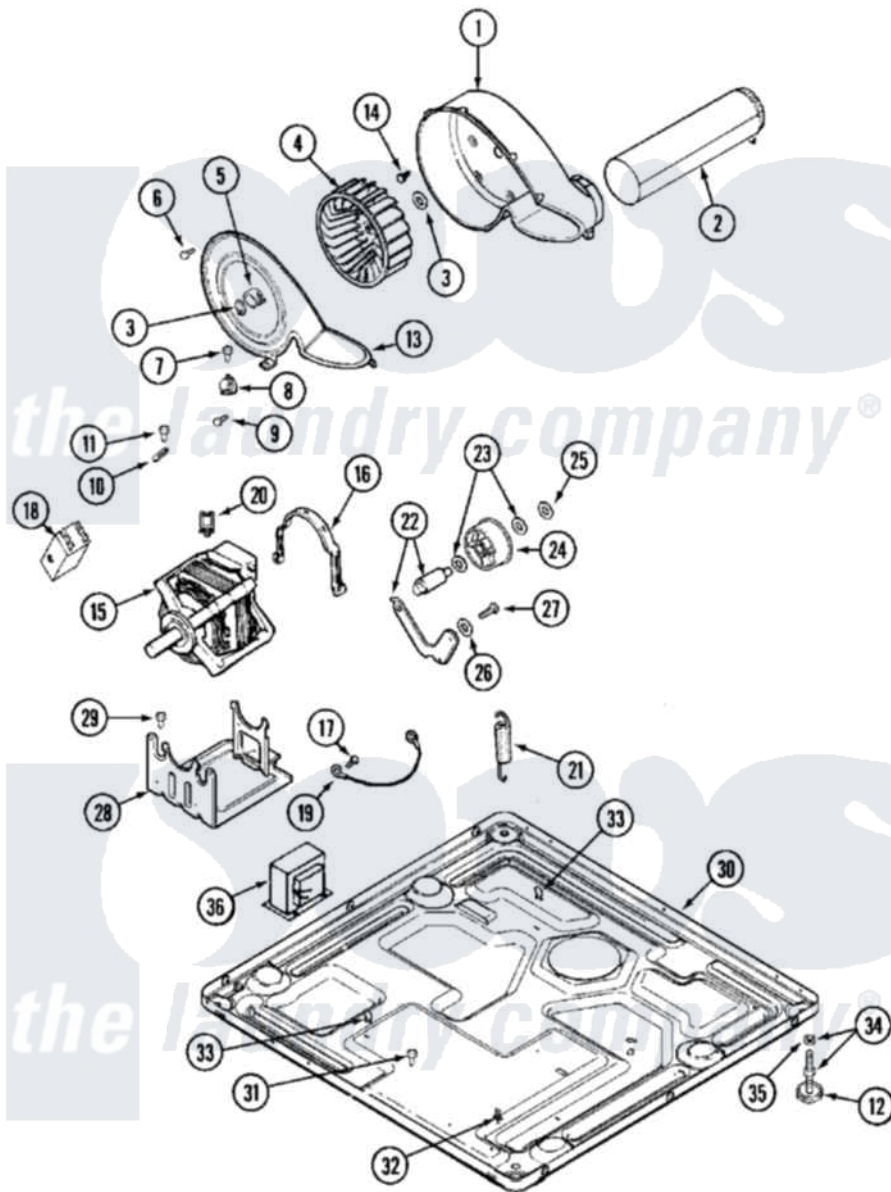

Maytag MDG16CSAXW 06 - MOTOR DRIVE

Maytag Residential Maytag MDG16CSAXW Dryer Parts Parts Diagram 06 - MOTOR DRIVE
 Click on the part number to view part

Item	Original Part Number	Replaced By	Status	Part Description
001	33001789			Housing, Blower
002	22001995			Screw Note: Screw, Tumbler Front And Shroud
"	33001800			Duct Assembly, Exhaust
003	410233	9703438		Ring-Retrn
004	33001790			Wheel, Blower
005	312967			Clamp, Blower Housing
006	33001855	33002917		Screw, No.10-16
007	Y313561			Screw---NA
008	303392			Thermostat, Cycling
"	306966			Thermostat, Multi-Temp Part Not Used Mdg26ct-MN Only
009	22001996	3370225		Screw
010	33001762			Fuse, Thermal
011	NLA		Not Available	SCREW, THERMAL CUT-OFF
012	Y314137			Foot, Rubber
013	33001796	33002711		Cover, Blower Housing