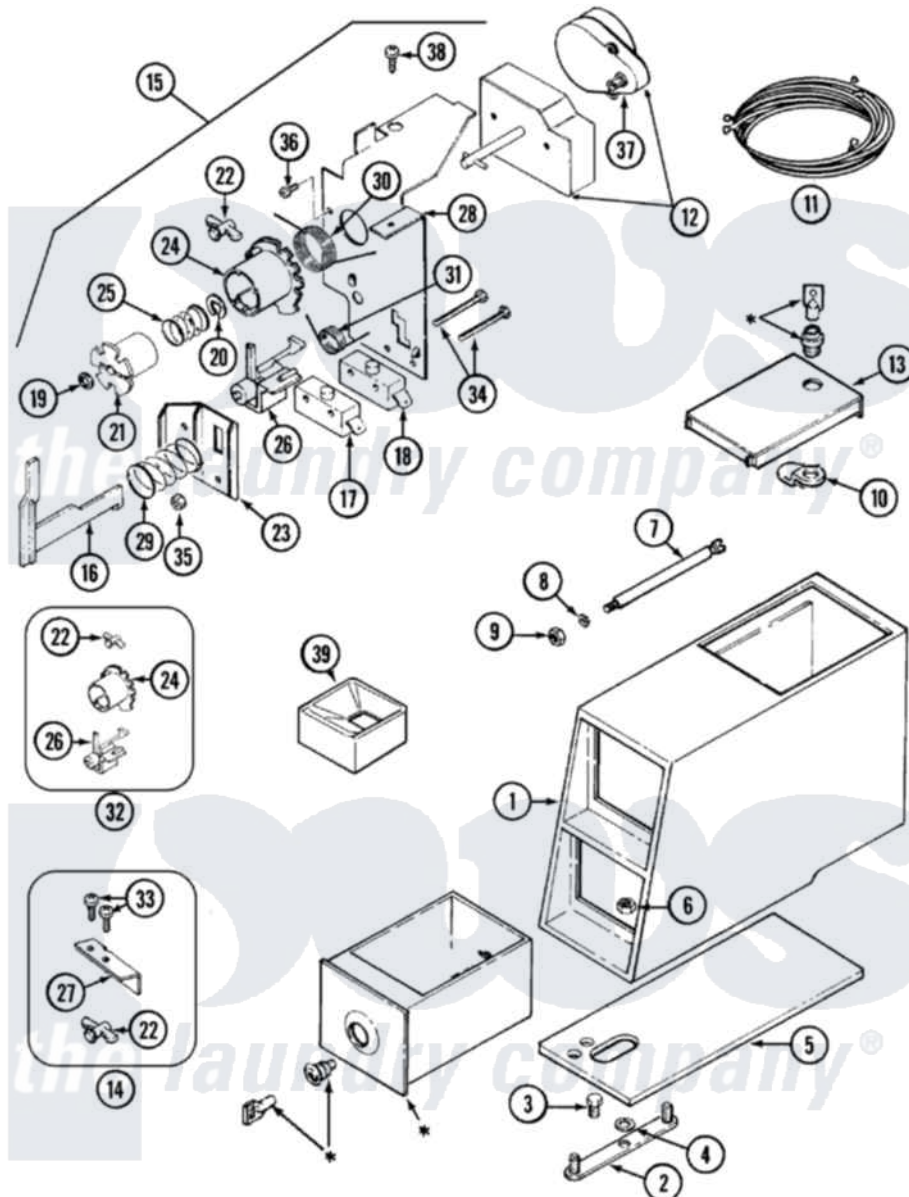

Maytag MDG16CSBGW 03 - CONTROL CENTER

• CONTACT YOUR COMMERCIAL LAUNDRY DISTRIBUTOR

Maytag [Residential Maytag MDG16CSBGW Dryer Parts](#) Parts Diagram 03 - CONTROL CENTER
 Click on the part number to view part

Item	Original Part Number	Replaced By	Status	Part Description
1	22002478		Not Available	VAULT, COIN (WHT) (ORIGINAL COIN VAULT NLA USE
2	22001810		Not Available	STRAP, MOUNTING
3	211294	90767		Screw, 8A X 3/8 HeX Washer Head Tapping
4	910309			Washer, Mounting Strap
5	22002072			Gasket, Control Center
6	Y052740	62739		Nut, Lock
7	22001903	8576635		Bolt
8	910387			Lockwasher, Vault Assembly
9	Y052721			Nut, Terminal Block Plate
10	22001905			Cam, Locking
11	33001195			Wire Harness, Timer
12	33002136			Timer
13	33002772			Door, Access
"	22001883	214354		Screw, Top Cover To Cabnt.

"	22001882		Latch, Access Door
"	22001881		Grommet, Double
14	33002598		Actuator, Dryer Kit
15	33001276		Torsion Timer Assembly
16	314337	33002968	Slider
17	305798	Not Available	BYPASS SWITCH FOR MOTOR
18	Y305799		Bypass Switch For Heater
19	211790		Lock Ring For Timer Shaft
20	Y312270		Clip, Spring Retainer
21	314330	Not Available	DRIVER FOR INDEX WHEEL (NOT INCLUDED W/KIT)
22	314547	Y308109	Slide And Adj. Return Bracket
"	314335		Peg, Tine Adjustment
23	314339		Switch And Slider Bracket
24	314546		Wheel, Index
25	211065		Spring, Index Wheel
26	314548	33002967	Actuator, Switch
27	33001708		Bracket, Coin Slide
28	33002702		Timer Bracket
29	314340		Helical Spring
30	314331		Spring, Torsion Return
31	314332		Spring, Actuator
32	306104		Actuator Switch Kit
33	212707	3196385	Screw
34	315277		Screw
35	Y052634	701719	Nut, Hex
36	910708	488234	Screw 8-32 X 1/4
37	W10124350	Not Available	NOT REQUIRED PART OR SEE NOTE
38	211168	W10139210	Screw, 8-18 X 5/16
39	22002533		Weld Assembly, Funnel