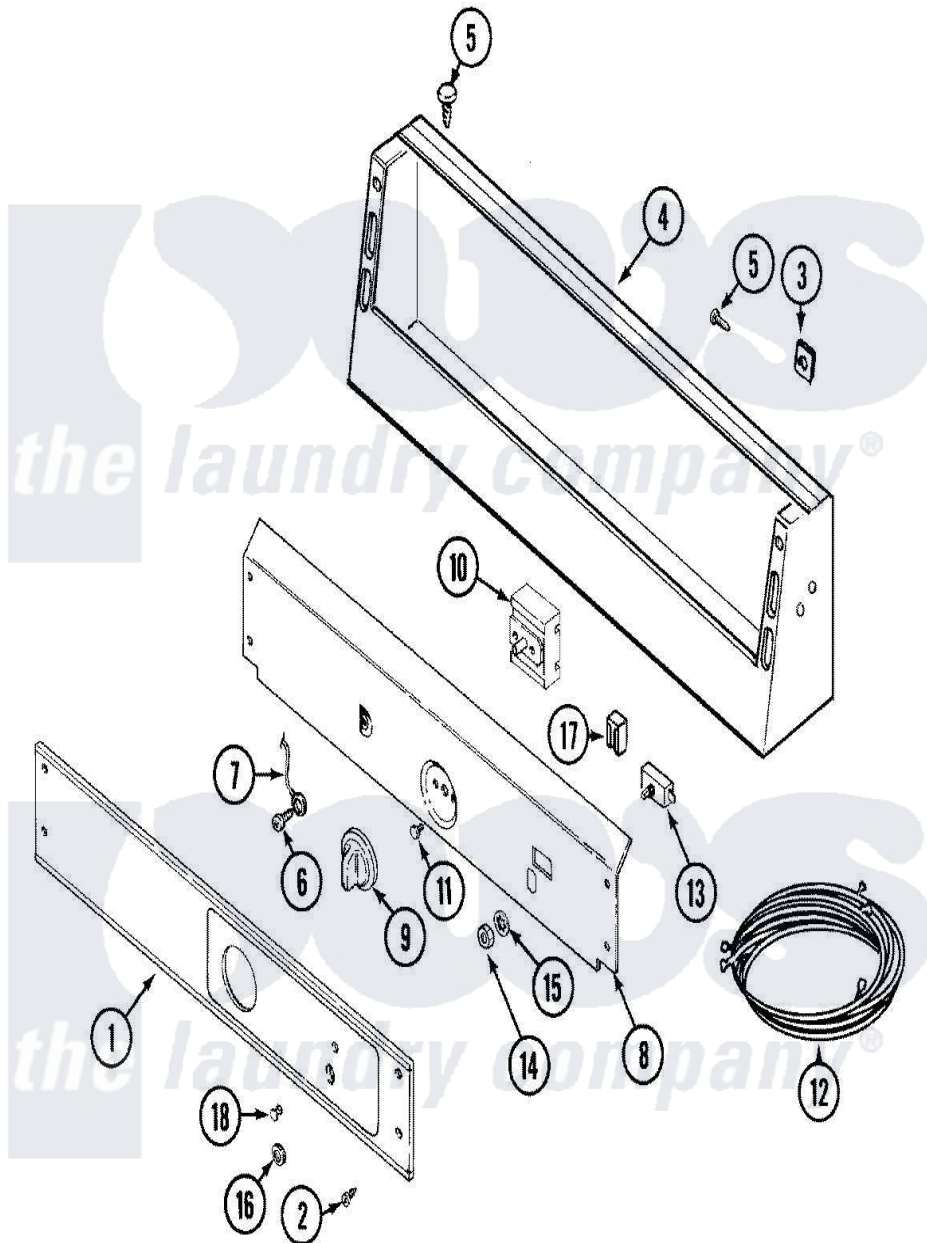

Maytag MDG16CSBGW 04 - CONTROL PANEL

Maytag Residential Maytag MDG16CSBGW Dryer Parts Parts Diagram 04 - CONTROL PANEL
 Click on the part number to view part

Item	Original Part Number	Replaced By	Status	Part Description
1	33001958			Panel, Control
2	215506			Screw, Control Panel Overlay
3	215003			Fastener, Panel And Bracket
4	22003089			Console
5	22001069			Screw, Vault To Control Cover
6	211252			Screw, Ground Wire
7	205810			Wire, Ground
8	33002522			Bracket, Back
9	306938			Knob, Selector Switch
10	33002276			Switch, Cycle Selector
11	Y313588	488234		Screw 8-32 X 1/4
12	33002771			Harness, Wire Main
13	306940	W10149462		Switch, Push-To-Start
14	Y312706	422617		Nut
15	312751			Lockwasher, Start Switch
16	Y312702			Knurled Nut, Start Switch