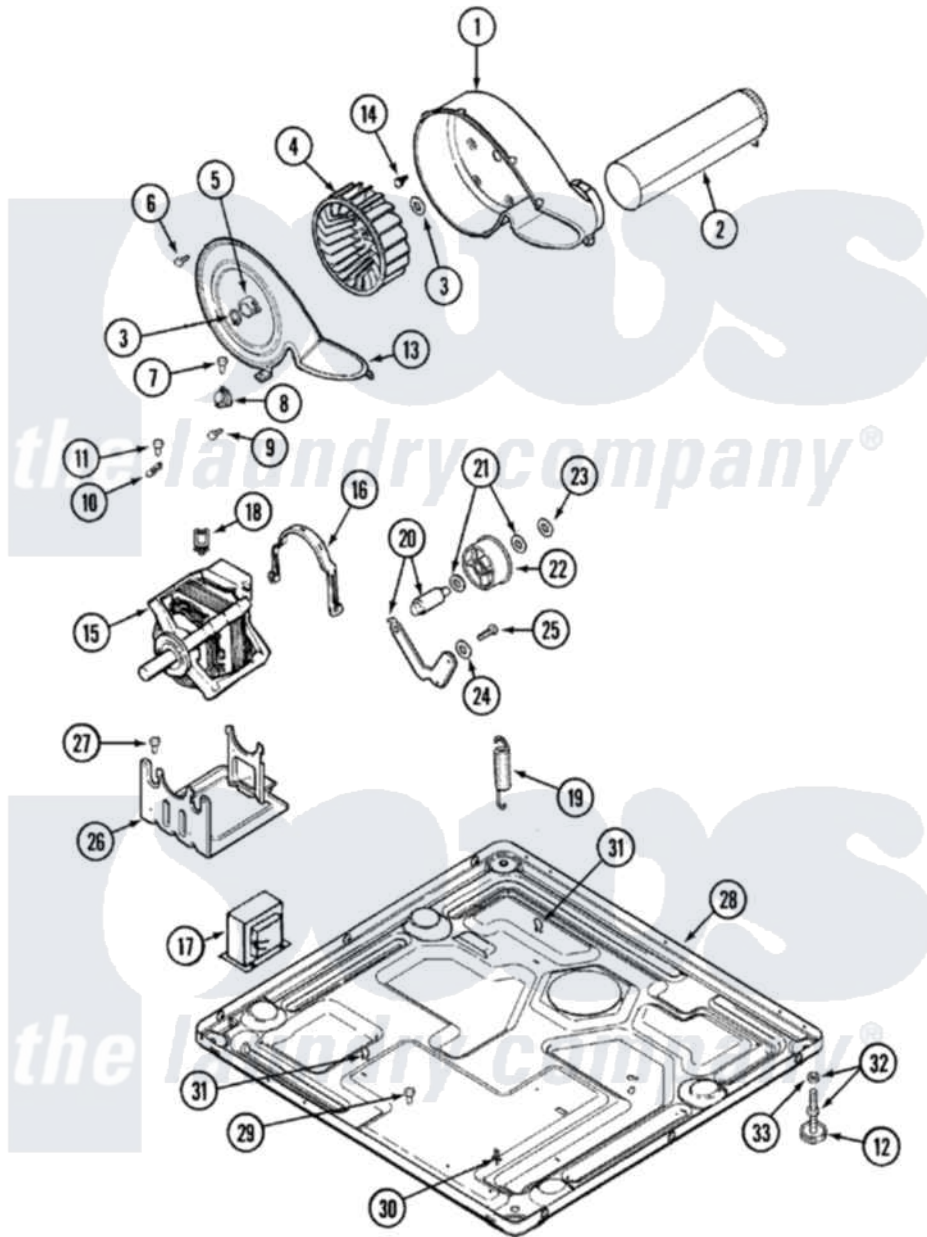

Maytag MDG16CSBGW 07 - MOTOR DRIVE

Maytag Residential Maytag MDG16CSBGW Dryer Parts Parts Diagram 07 - MOTOR DRIVE
 Click on the part number to view part

| Item | Original Part Number | Replaced By | Status | Part Description |
|------|--------------------------|---------------------------|--------|--|
| 1 | 33001789 | | | Housing, Blower |
| 2 | 33001800 | | | Duct Assembly, Exhaust |
| " | 22001995 | | | Screw Note: Screw, Tumbler Front And Shroud |
| 3 | 410233 | 9703438 | | Ring-Retrn |
| 4 | 33002797 | | | Wheel, Blower |
| " | 33001790 | | | Wheel, Blower |
| 5 | 312967 | | | Clamp, Blower Housing |
| 6 | 33001855 | 33002917 | | Screw, No.10-16 |
| 7 | Y313561 | | | Screw----NA |
| 8 | 306966 | | | Thermostat, Multi-Temp Part Not Used Mdg26ct-MN Only |
| " | 303392 | | | Thermostat, Cycling |
| 9 | 22001996 | 3370225 | | Screw |
| 10 | 33001762 | | | Fuse, Thermal |
| 11 | 314848 | W10116760 | | Screw |
| 12 | Y314137 | | | Foot, Rubber |