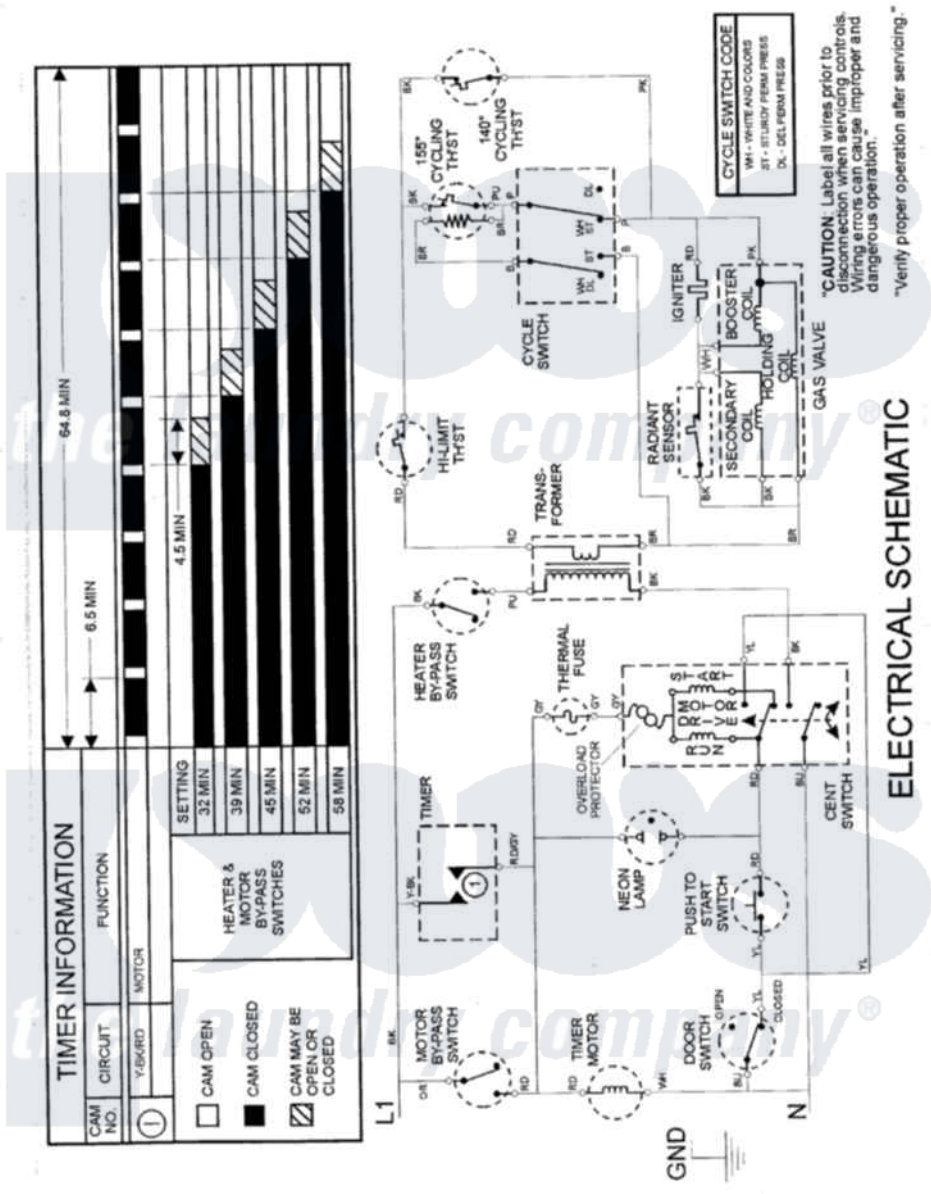

Maytag MDG16CSBGW 10 - WIRING INFORMATION

ELECTRICAL SCHEMATIC

Maytag Residential Maytag MDG16CSBGW Dryer Parts Parts Diagram 10 - WIRING INFORMATION
 Click on the part number to view part

Item	Original Part Number	Replaced By	Status	Part Description
NI	15003055		Not Available	WIRING INFORMATION