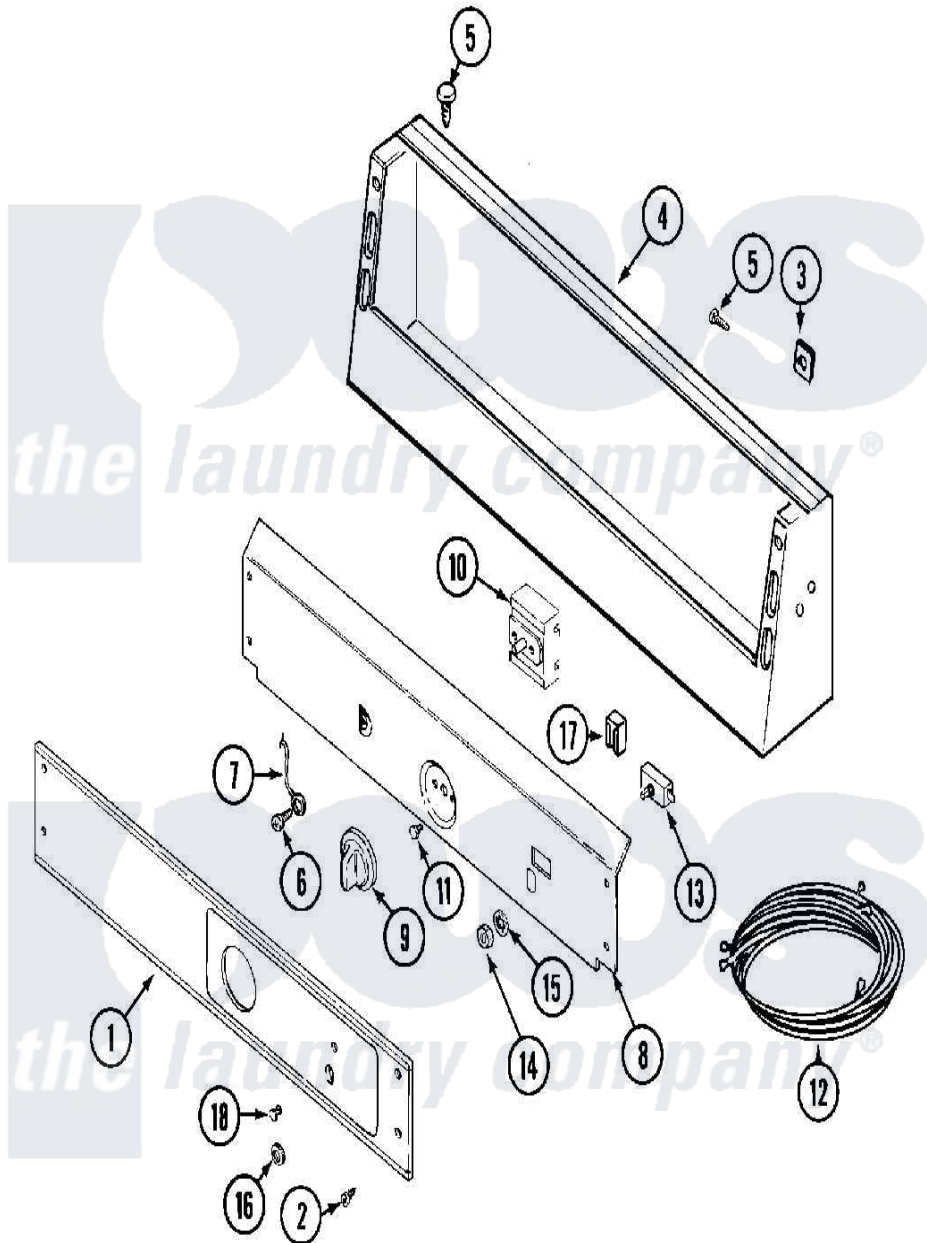

Maytag MDG16CSBGW (BOM MDG16CSBGW) 01 - CONTROL PANEL

Maytag Residential Maytag MDG16CSBGW (BOM MDG16CSBGW) Dryer Parts Parts Diagram 01 - CONTROL PANEL
 Click on the part number to view part

Item	Original Part Number	Replaced By	Status	Part Description
001	NLA		Not Available	PANEL, CONTROL
002	215506			Screw, Control Panel Overlay
003	215003			Fastener, Panel And Bracket
004	22003089			Console
005	22001069			Screw, Vault To Control Cover
006	211252			Screw, Ground Wire
007	205810			Wire, Ground
008	33002522			Bracket, Back
009	306938			Knob, Selector Switch
010	33002276			Switch, Cycle Selector
011	Y313588	488234		Screw 8-32 X 1/4
012	33002771			Harness, Wire Main
013	306940	W10149462		Switch, Push-To-Start
014	Y312706	422617		Nut
015	312751			Lockwasher, Start Switch
016	Y312702			Knurled Nut, Start Switch