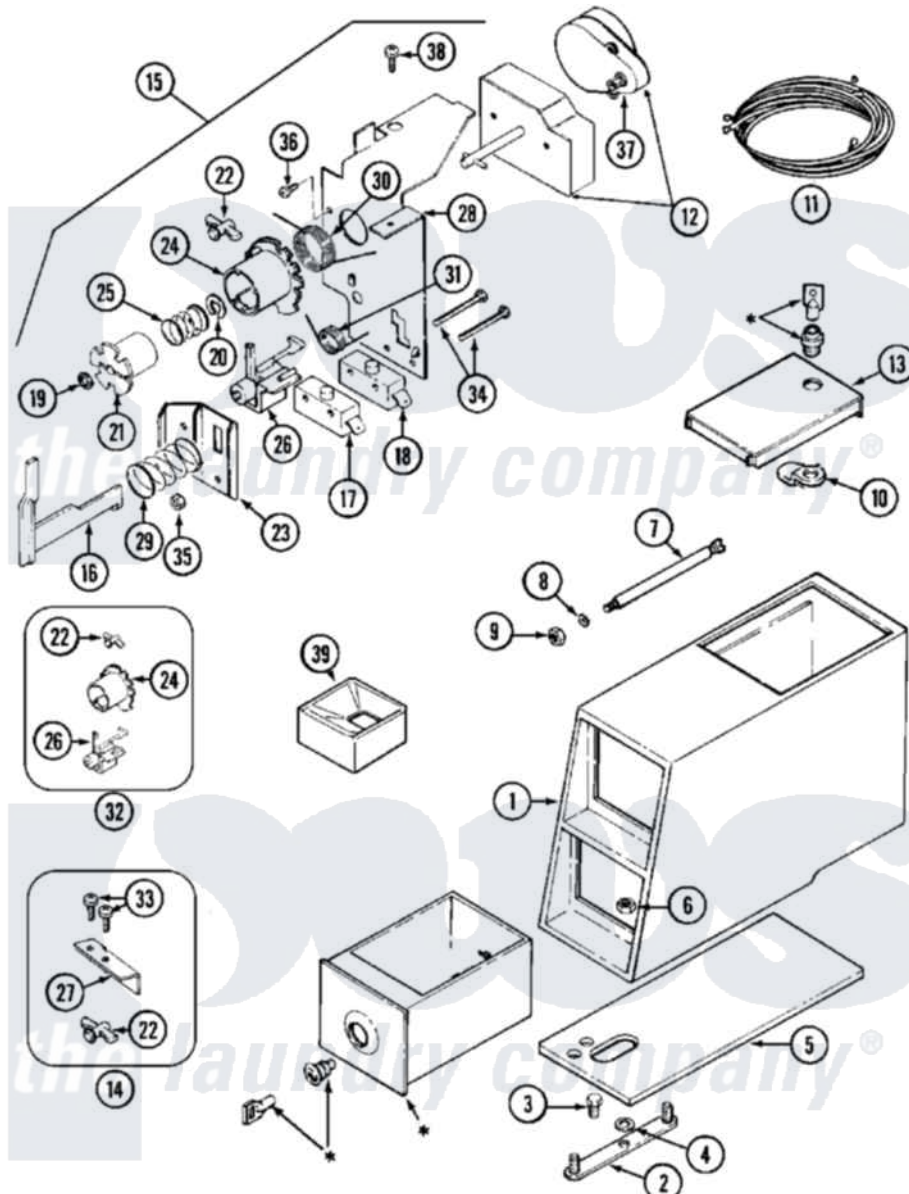

Maytag MDG16CSBGW (BOM MDG16CSBGW) 02 - CONTROL CENTER

* CONTACT YOUR COMMERCIAL LAUNDRY DISTRIBUTOR

Maytag [Residential Maytag MDG16CSBGW \(BOM MDG16CSBGW\) Dryer Parts](#) Parts Diagram 02 - CONTROL CENTER
 Click on the part number to view part

Item	Original Part Number	Replaced By	Status	Part Description
001	22002478		Not Available	VAULT, COIN (WHT) (ORIGINAL COIN VAULT NLA USE)
002	22001810		Not Available	STRAP, MOUNTING
003	211294	90767		Screw, 8A X 3/8 HeX Washer Head Tapping
004	910309			Washer, Mounting Strap
005	22002072			Gasket, Control Center
006	Y052740	62739		Nut, Lock
007	22001903	8576635		Bolt
008	910387			Lockwasher, Vault Assembly
009	Y052721			Nut, Terminal Block Plate
010	NLA		Not Available	CAM, LOCKING
011	33001195			Wire Harness, Timer
012	33002136			Timer
013	22001881			Grommet, Double
"	22001882			Latch, Access Door

"	22001883	214354	Screw, Top Cover To Cabnt.
"	33002772		Door, Access
014	33002598		Actuator, Dryer Kit
015	33001276		Torsion Timer Assembly
016	314337	33002968	Slider
017	305798	Not Available	BYPASS SWITCH FOR MOTOR
018	Y305799		Bypass Switch For Heater
019	211790		Lock Ring For Timer Shaft
020	Y312270		Clip, Spring Retainer
021	314330	Not Available	DRIVER FOR INDEX WHEEL (NOT INCLUDED W/KIT)
022	314335		Peg, Tine Adjustment
"	314547	Y308109	Slide And Adj. Return Bracket
023	314339		Switch And Slider Bracket
024	314546		Wheel, Index
025	211065		Spring, Index Wheel
026	314548	33002967	Actuator, Switch
027	33001708		Bracket, Coin Slide
028	33002702		Timer Bracket
029	NLA	Not Available	SPRING, HELICAL
030	314331		Spring, Torsion Return
031	314332		Spring, Actuator
032	306104		Actuator Switch Kit
033	212707	3196385	Screw
034	315277		Screw
035	Y052634	701719	Nut, Hex
036	910708	488234	Screw 8-32 X 1/4
037	W10124350	Not Available	NOT REQUIRED PART OR SEE NOTE
038	211168	W10139210	Screw, 8-18 X 5/16
039	22002533		Weld Assembly, Funnel