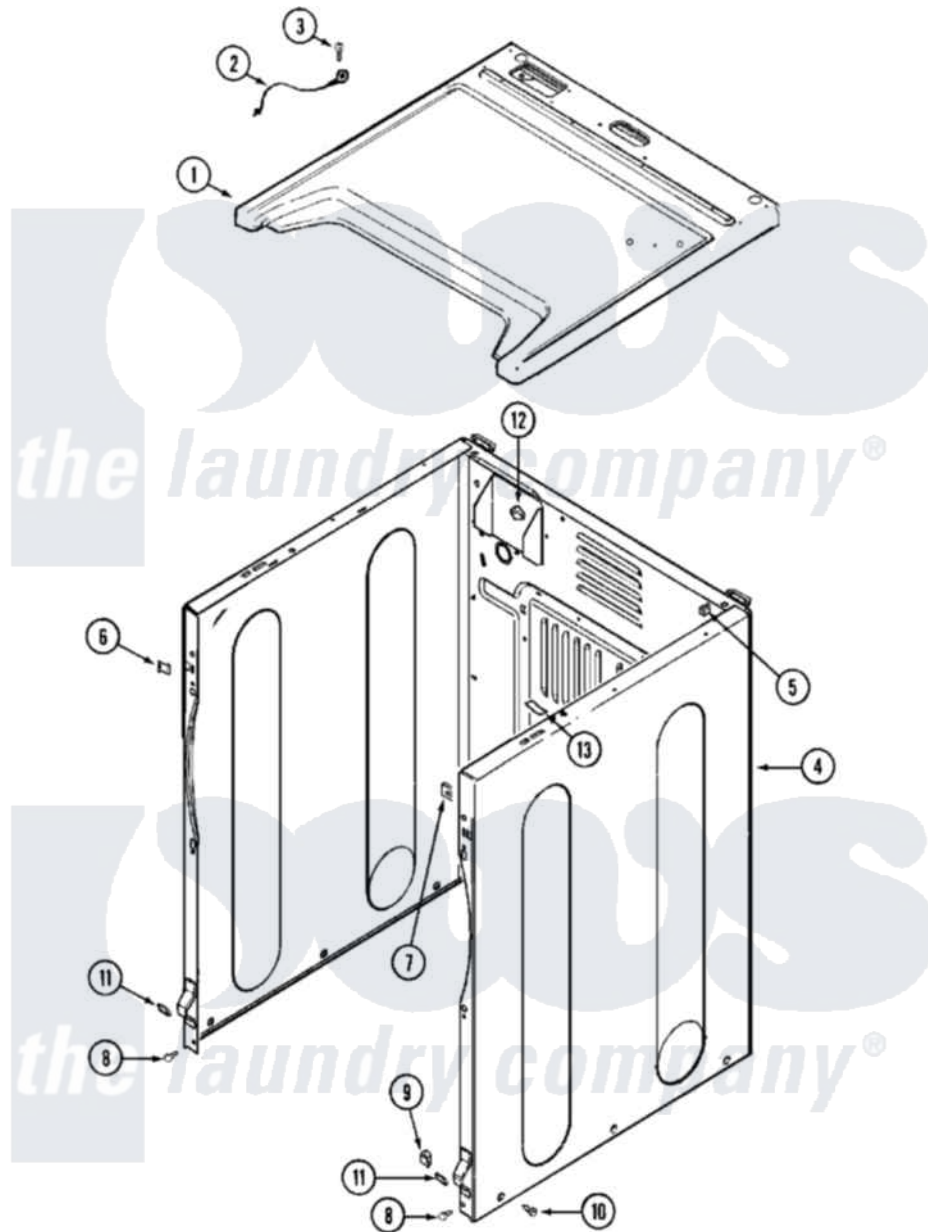

Maytag MDG16CSBGW (BOM MDG16CSBGW) 03 - CABINET-FRONT

Maytag Residential Maytag MDG16CSBGW (BOM MDG16CSBGW) Dryer Parts Parts Diagram 03 - CABINET-FRONT
 Click on the part number to view part

Item	Original Part Number	Replaced By	Status	Part Description
001	33001949			Cover, Top
"	33002633			Cover, Top
002	22001959			Wire, Ground
003	210186	3370225		Screw
004	NLA		Not Available	CABINET ASSY (WHT-AS PK)
005	310933	33002194		Nut, Speed
006	22002049			Clip Note: Clip, Front Panel
007	213280	204439		Screw And Fstner Assembly
008	22001995			Screw Note: Screw, Tumbler Front And Shroud
009	Y310376			Clip, Door Switch Harness
010	213007			Xfor Cabinet See Cabinet, Back
"	22003409	213007		Xfor Cabinet See Cabinet, Back
011	22002239			Clip, Front Panel
012	Y310376			Clip, Door Switch Harness