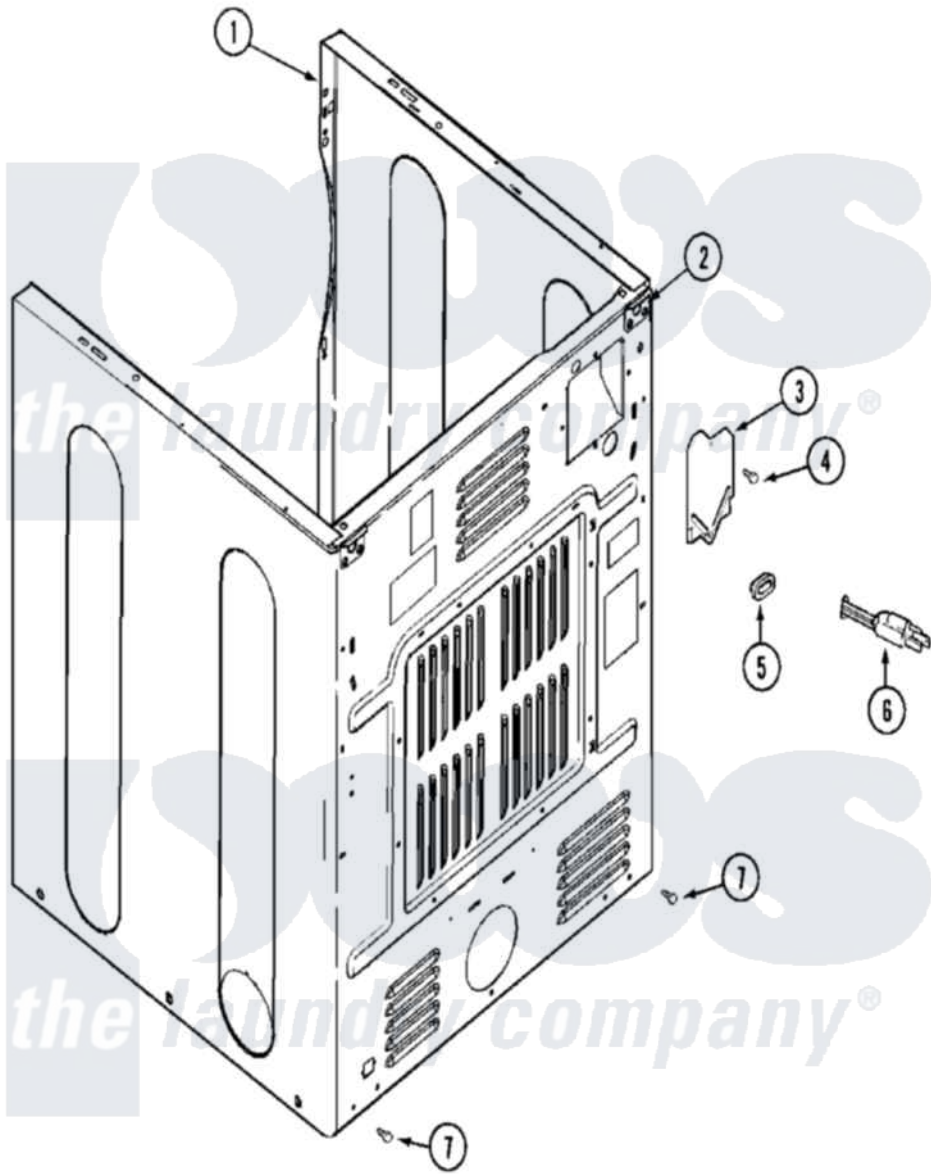

Maytag MDG16CSBGW (BOM MDG16CSBGW) 05 - CABINET-REAR

Maytag Residential Maytag MDG16CSBGW (BOM MDG16CSBGW) Dryer Parts Diagram 05 - CABINET-REAR
 Click on the part number to view part

Item	Original Part Number	Replaced By	Status	Part Description
001	NLA		Not Available	CABINET ASSY (WHT-AS PK)
002	22001995			Screw Note: Screw, Tumbler Front And Shroud
"	22003367	22004095		Hinge, Plastic
"	NLA		Not Available	BRACKET, CABINET HINGE
003	33001795			Cover, Terminal Block
004	22001995			Screw Note: Screw, Tumbler Front And Shroud
"	Y912873			Screw, Terminal Block Bracket
005	216183			Grommet, Cord Export
006	22003540			Cord, Power
"	22003705		Not Available	ADAPTER, CORD EXPORT
007	22001995			Screw Note: Screw, Tumbler Front And Shroud