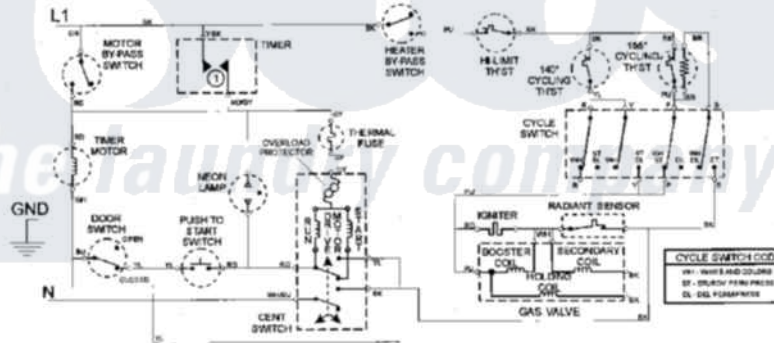

Maytag MDG16CSBWQ 10 - WIRING INFORMATION

TIMER INFORMATION			6.7 MIN	66.7 MIN
CAM NO.	CIRCUIT	FUNCTION		
1	Y-BIRD	MOTOR	[Timing bar showing 6.7 min interval]	
		HEATER & MOTOR BY-PASS SWITCHES	[Timing bar showing 4.6 min interval]	
		SETTING	[Timing bar showing 33 MIN]	
			[Timing bar showing 40 MIN]	
			[Timing bar showing 47 MIN]	
			[Timing bar showing 53 MIN]	
			[Timing bar showing 60 MIN]