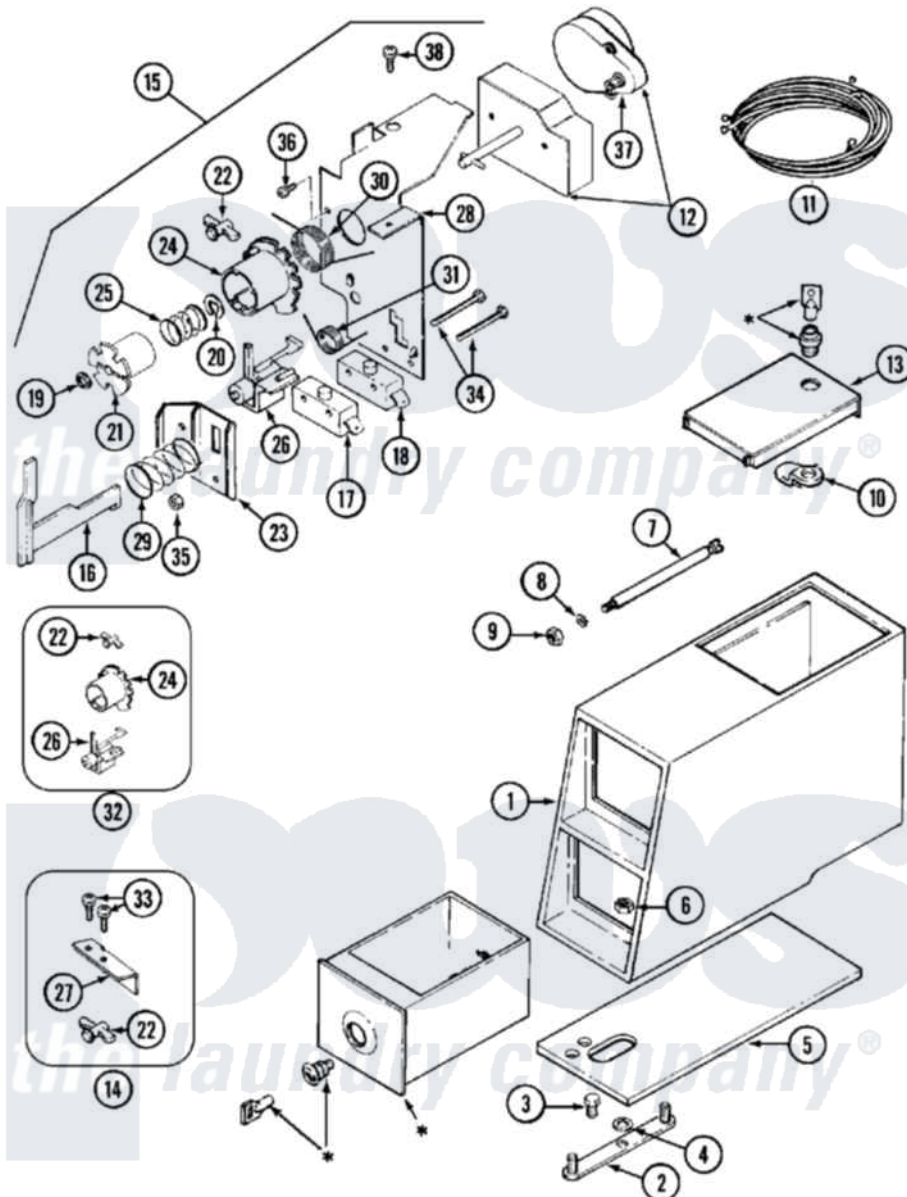

Maytag MDG16CSBWW 02 - CONTROL CENTER

• CONTACT YOUR COMMERCIAL LAUNDRY DISTRIBUTOR

Maytag [Residential Maytag MDG16CSBWW Dryer Parts](#) Parts Diagram 02 - CONTROL CENTER

[Click on the part number to view part](#)

Item	Original Part Number	Replaced By	Status	Part Description
001	22002478		Not Available	VAULT, COIN (WHT) (ORIGINAL COIN VAULT NLA USE)
"	22002885			Vault, Coin
002	22001810		Not Available	STRAP, MOUNTING
003	22002925	3370225		Screw
004	910309			Washer, Mounting Strap
005	22002072			Gasket, Control Center
006	Y052740	62739		Nut, Lock
007	22001903	8576635		Bolt
008	910387			Lockwasher, Vault Assembly
009	Y052721			Nut, Terminal Block Plate
010	22003677			Nut, Locking Cam
011	33001195			Wire Harness, Timer
012	33002115			Timer
013	22001881			Grommet, Double
"	22001882			Latch, Access Door

"	22001883	214354	Screw, Top Cover To Cabnt.
"	22003679		Timer Access Door Assembly
"	22003692		Timer Access Door Assembly
014	33001688	33002598	Actuator, Dryer Kit
015	33001275		Torsion Timer Assembly
016	314337	33002968	Slider
017	305798	Not Available	BYPASS SWITCH FOR MOTOR
018	Y305799		Bypass Switch For Heater
019	211790		Lock Ring For Timer Shaft
020	Y312270		Clip, Spring Retainer
021	314330	Not Available	DRIVER FOR INDEX WHEEL (NOT INCLUDED W/KIT)
022	314335		Peg, Tine Adjustment
"	314547	Y308109	Slide And Adj. Return Bracket
023	314339		Switch And Slider Bracket
024	314546		Wheel, Index
025	211065		Spring, Index Wheel
026	314548	33002967	Actuator, Switch
027	33001708		Bracket, Coin Slide
028	33002702		Timer Bracket
029	NLA	Not Available	SPRING, HELICAL
030	314331		Spring, Torsion Return
031	314332		Spring, Actuator
032	306104		Actuator Switch Kit
033	212707	3196385	Screw
034	315277		Screw
035	Y052634	701719	Nut, Hex
036	910708	488234	Screw 8-32 X 1/4
037	Y308991		Motor, Timer
038	211168	W10139210	Screw, 8-18 X 5/16