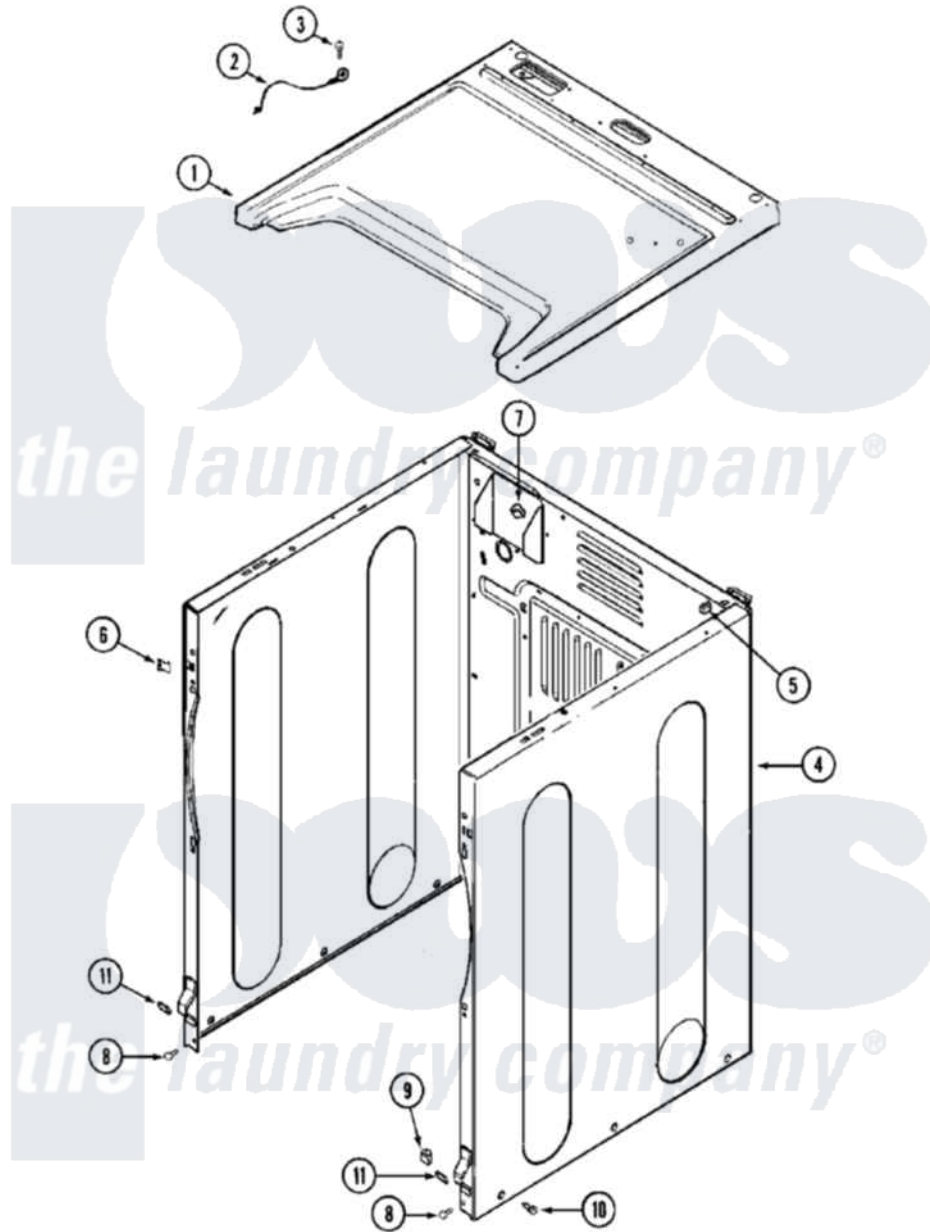

Maytag MDG16CSBWW 03 - CABINET-FRONT

Maytag Residential Maytag MDG16CSBWW Dryer Parts Parts Diagram 03 - CABINET-FRONT
 Click on the part number to view part

| Item | Original Part Number | Replaced By | Status | Part Description |
|------|--------------------------|-------------------------|---------------|----------------------------------|
| 001 | 33002633 | | | Cover, Top |
| " | 33002634 | | Not Available | COVER, TOP (BSQ-AS PK) |
| 002 | 22001959 | | | Wire, Ground |
| 003 | 210186 | 3370225 | | Screw |
| 004 | 22003644 | | | Cabinet Assembly |
| " | NLA | | Not Available | CABINET ASSY (WHT-AS PK) |
| 005 | 213280 | 204439 | | Screw And Fstner Assembly |
| 006 | 22002049 | | | Clip Note: Clip, Front Panel |
| 007 | 22003298 | | | Retainer, Wire |
| 008 | 33002190 | | | SCrew, C BraCe, BraCket, Cabinet |
| 009 | Y310376 | | | Clip, Door Switch Harness |
| 010 | 213007 | | | Xfor Cabinet See Cabinet, Back |
| 011 | 22002239 | | | Clip, Front Panel |