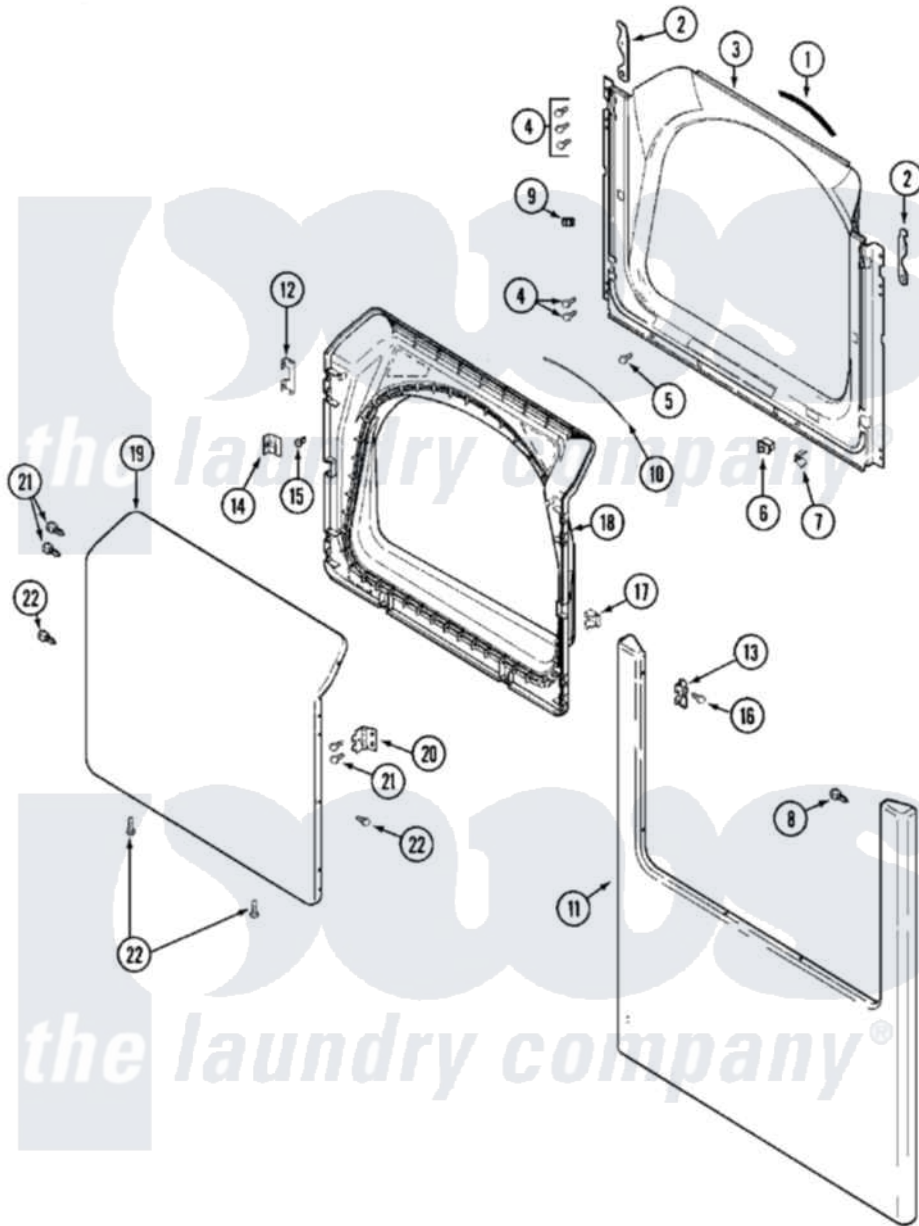

# Maytag MDG16CSBWW 04 - DOOR

Maytag [Residential Maytag MDG16CSBWW Dryer Parts](#) Parts Diagram 04 - DOOR  
 Click on the part number to view part

Item	Original Part Number	Replaced By	Status	Part Description
001	<a href="#">33001767</a>			Seal, Shroud
002	<a href="#">33002597</a>			Hook, Security
003	<a href="#">33001900</a>			Shroud
004	<a href="#">22001995</a>			Screw Note: Screw, Tumbler Front And Shroud
005	213280	<a href="#">204439</a>		Screw And Fstner Assembly
006	33001509	<a href="#">W10169313</a>		Switch-Dor
007	<a href="#">33001760</a>			Bracket, Hinge
008	<a href="#">22002243</a>			Screw, Front Panel And Hinge
"	<a href="#">22002244</a>			Clip, Grounding
009	Y304578	<a href="#">LA-1003</a>		Door Catch Kit
010	<a href="#">33002094</a>			Seal, Door
011	213280	<a href="#">204439</a>		Screw And Fstner Assembly
"	<a href="#">22002239</a>			Clip, Front Panel
"	<a href="#">33001901</a>			Panel, Front
"	NLA		Not Available	PANEL, FRONT (BSQ)
012	<a href="#">22002038</a>			Clip, Door

013	<a href="#">33001764</a>		Cover, Hinge Hole
"	<a href="#">33002349</a>		Cover, Hinge Hole
014	<a href="#">33001793</a>		Bracket, Strike
015	<a href="#">33001761</a>		Strike, Door
016	<a href="#">33001846</a>		Screw, Hinge Hole Cover
017	<a href="#">33001763</a>		Plug, Inner Door
018	<a href="#">33001899</a>		Door, Inner
019	<a href="#">33001904</a>		Door, Outer
"	NLA	Not Available	DOOR, OUTER (BSQ)
020	<a href="#">33001759</a>		Hinge, Door
021	22002062	<a href="#">98006631</a>	Screw
022	<a href="#">22002063</a>		Screw No.8-18AB Wafer Head
"	<a href="#">33002351</a>		Screw