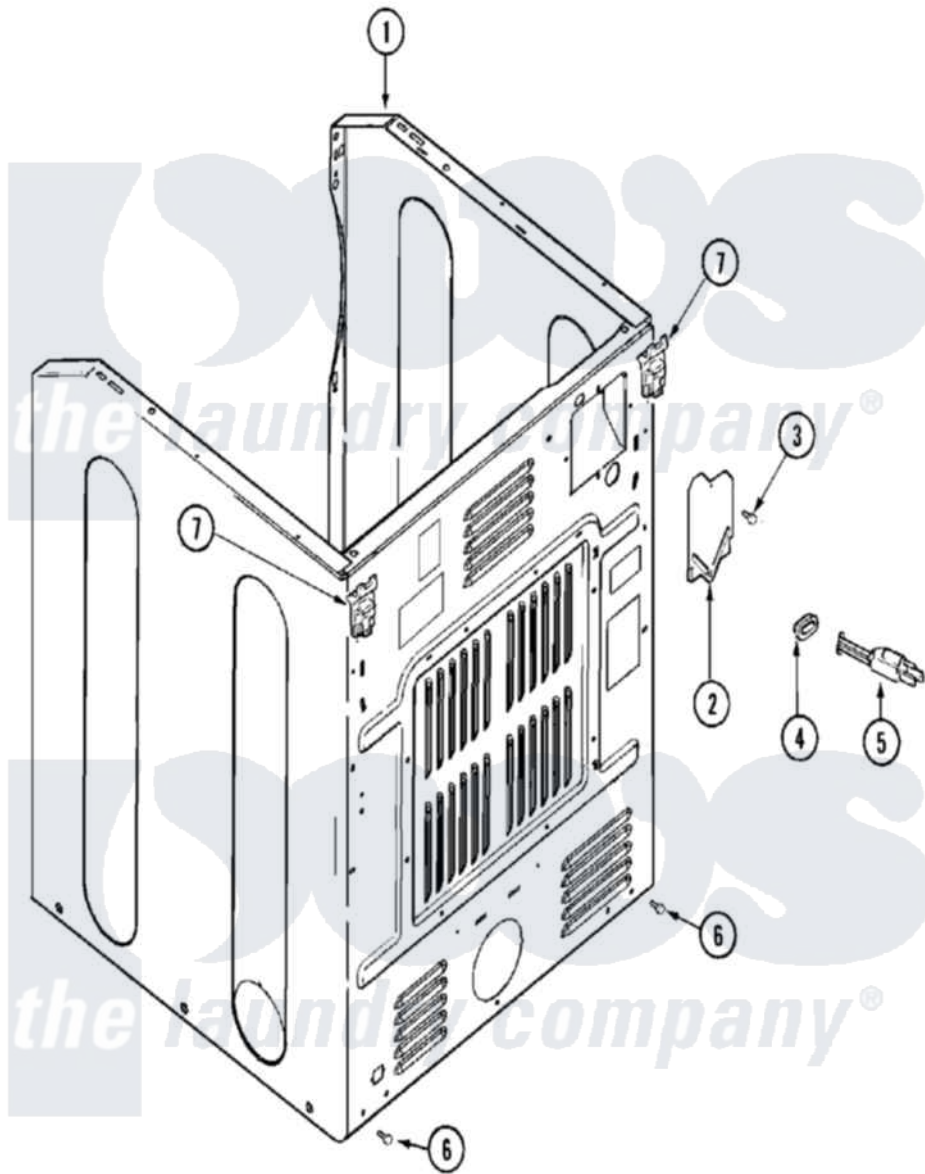

# Maytag MDG16CSBWW 05 - CABINET-REAR

Maytag Residential Maytag MDG16CSBWW Dryer Parts Parts Diagram 05 - CABINET-REAR  
 Click on the part number to view part

Item	Original Part Number	Replaced By	Status	Part Description
001	NLA		Not Available	CABINET ASSY. (BSQ AS PK)
002	<a href="#">33001795</a>			Cover, Terminal Block
003	<a href="#">22001995</a>			Screw Note: Screw, Tumbler Front And Shroud
004	<a href="#">211881</a>			Grommet, Cord Part Not Used-Gas Models Only
005	33002776	<a href="#">33002778</a>		Power Cord
006	<a href="#">22001995</a>			Screw Note: Screw, Tumbler Front And Shroud
007	<a href="#">22001995</a>			Screw Note: Screw, Tumbler Front And Shroud
"	22003367	<a href="#">22004095</a>		Hinge, Plastic