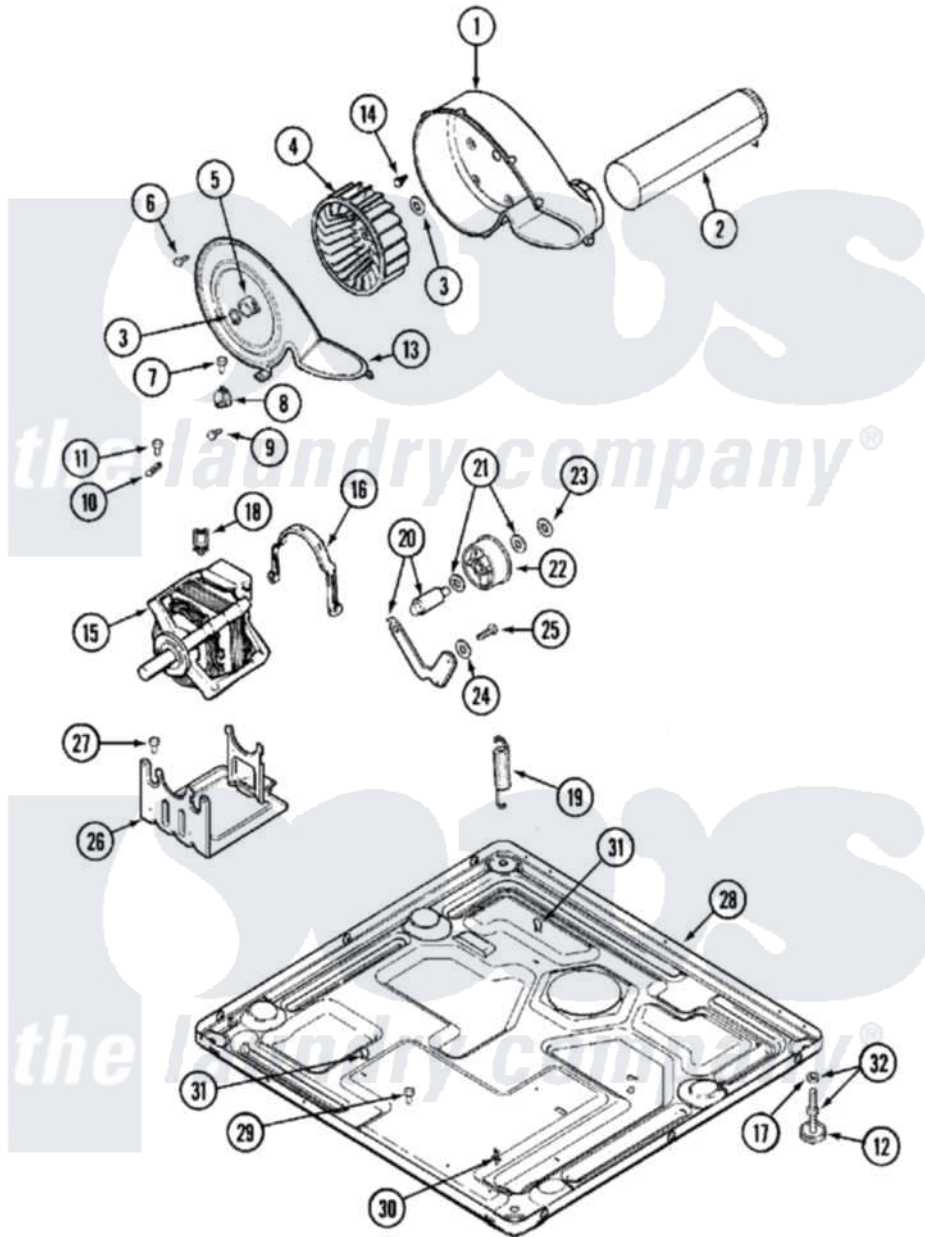

Maytag MDG16CSBWW 07 - MOTOR DRIVE

Maytag Residential Maytag MDG16CSBWW Dryer Parts Parts Diagram 07 - MOTOR DRIVE
 Click on the part number to view part

Item	Original Part Number	Replaced By	Status	Part Description
001	33001789			Housing, Blower
002	33001799			Outlet Duct Assembly Note: Outlet Duct Assembly
"	33002190			SCrew, C BraCe, BraCket, Cabinet
003	410233	9703438		Ring-Retrn
004	33001790			Wheel, Blower
"	33002797			Wheel, Blower
005	312967			Clamp, Blower Housing
006	33001855	33002917		Screw, No.10-16
007	Y313561			Screw---NA
008	303392			Thermostat, Cycling
"	306966			Thermostat, Multi-Temp Part Not Used Mdg26ct-MN Only
009	22002925	3370225		Screw
010	33001762			Fuse, Thermal
011	NLA		Not Available	SCREW, THERMAL CUT-OFF

012	Y314137		Foot, Rubber
013	33002711		Cover, Blower Housing
014	Y310632	1163839	Screw
015	33002478		Motor
"	33002795		Motor, Drive 60Hz
016	Y015825		Clip, Motor To Motor Support
017	Y052740	62739	Nut, Lock
018	Y310376		Clip, Door Switch Harness
019	33002157		Grommet
"	33002459		Assembly, Spring And Plug
"	33002460	33002459	Assembly, Spring And Plug
"	33002461		Plug For Spring
020	33001840	6-3705180	Idler Arm
021	Y312527		Washer, Idler Shaft
022	33001783	6-3700340	Bearing- I
023	312958	354987	Ring, Retaining
024	315772		Sleeve, Idler Arm
025	Y014874		Screw, Idler Arm And Sleeve
026	Y313561		Screw---NA
"	33002466	33002817	Motor Support, Offset
027	Y313561		Screw---NA
028	NLA	Not Available	BASE, (LWR)---NA
029	22001078	3177991	Screw
030	315471	22003298	Retainer, Wire
031	410490		Spring, Retainer Wire Harness